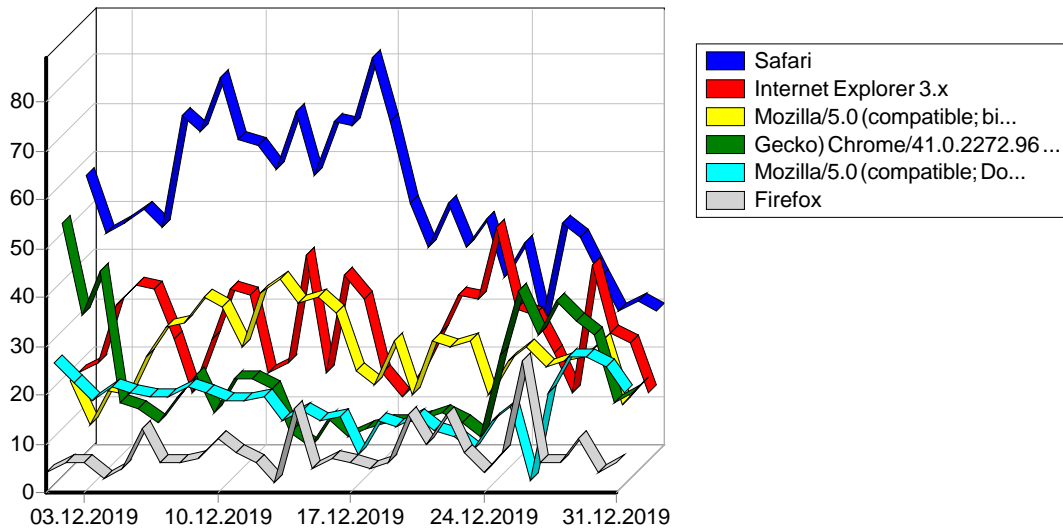

%
1	Safari	10,856	1,609	27.36%
2	Internet Explorer 3.x	834	834	14.18%
3	Mozilla/5.0 (compatible; bingbot/2.0; +http://www.bing.com/bingbot.htm)	1,009	748	12.72%
4	Gecko) Chrome/41.0.2272.96 Mobile Saf	885	607	10.32%
5	Mozilla/5.0 (compatible; DotBot/1.1; http://www.opensiteexplorer.org/dotbot, help@moz.com)	2,378	501	8.52%
6	Firefox	1,071	251	4.27%
7	Mozilla/5.0 (compatible; MJ12bot/v1.4.8; http://mj12bot.com/)	3,001	106	1.80%
8	facebookexternalhit/1.1 (+http://www.facebook.com/externalhit_uatext.php)	75	69	1.17%
9	Gecko) Chrome/78.0.3904.97 YaBrowser/19.12.0.358 Yowser/2.	249	68	1.16%
10	Internet Explorer 6.x	188	66	1.12%
11	Gecko) Version/4.0 Chrome/5	65	65	1.11%
12	Gecko) Version/4.0 Chrome/43.0.2357.121	59	59	1.00%
13	Gecko) Version/4.0 Chrome/42.0.2311.138	51	51	0.87%