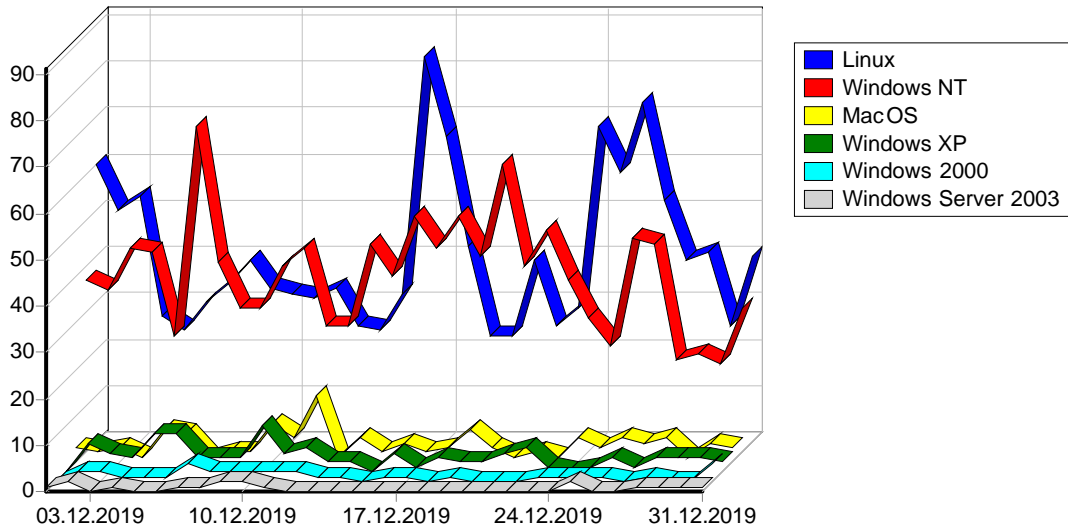

%
1		11,698	3,008	52.54%
2	Linux	6,970	1,253	21.89%
3	Windows NT	7,316	1,187	20.73%
4	Mac OS	390	115	2.01%
5	Windows XP	386	99	1.73%
6	Windows 2000	74	35	0.61%
7	Windows Server 2003	37	17	0.30%
8	Windows Vista	34	5	0.09%
9	Windows ME	8	4	0.07%
10	Windows 98	5	2	0.03%
		26,918	5,725	100.00%