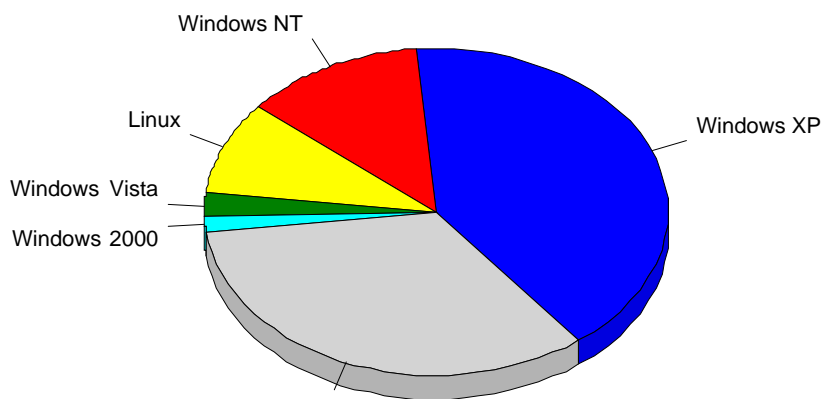

%
1	Windows XP	31,772	1,844	40.83%
2		8,582	1,395	30.89%
3	Windows NT	10,952	563	12.47%
4	Linux	1,900	425	9.41%
5	Windows Vista	1,843	102	2.26%
6	Windows 2000	205	62	1.37%
7	Windows Server 2003	141	45	1.00%
8	Windows 98	39	27	0.60%
9	Mac OS	326	19	0.42%
10	Windows ME	38	17	0.38%
11	Windows 95	28	8	0.18%
12	Windows Win32s	9	3	0.07%
13	Sun OS	2	2	0.04%
14	Windows CE	8	2	0.04%
15	Windows 3.x	7	2	0.04%
		55,852	4,516	100.00%