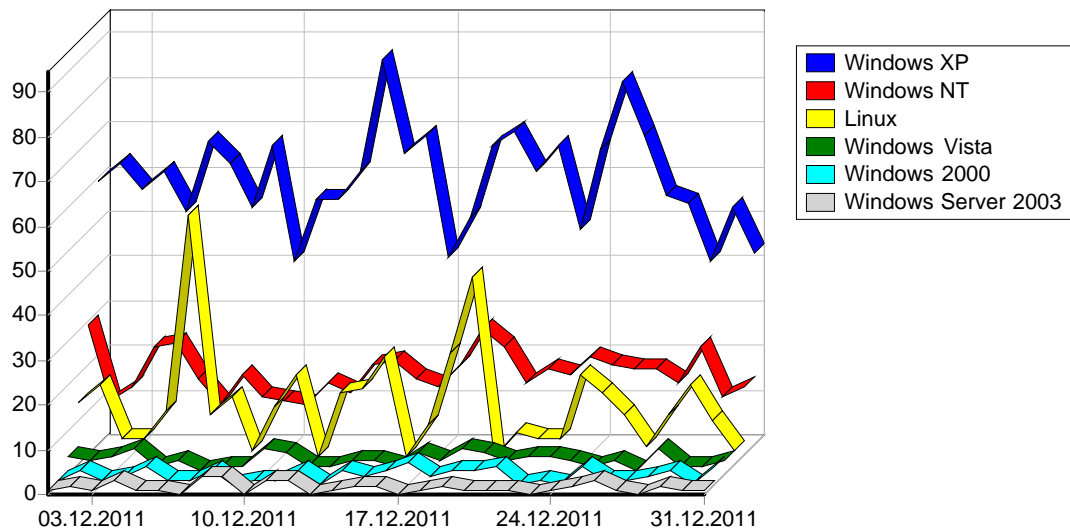

%
1	Windows XP	31,772	1,844	40.83%
2		8,582	1,395	30.89%
3	Windows NT	10,952	563	12.47%
4	Linux	1,900	425	9.41%
5	Windows Vista	1,843	102	2.26%
6	Windows 2000	205	62	1.37%
7	Windows Server 2003	141	45	1.00%
8	Windows 98	39	27	0.60%
9	Mac OS	326	19	0.42%
10	Windows ME	38	17	0.38%
11	Windows 95	28	8	0.18%
12	Windows Win32s	9	3	0.07%
13	Sun OS	2	2	0.04%
14	Windows CE	8	2	0.04%
15	Windows 3.x	7	2	0.04%
		55,852	4,516	100.00%