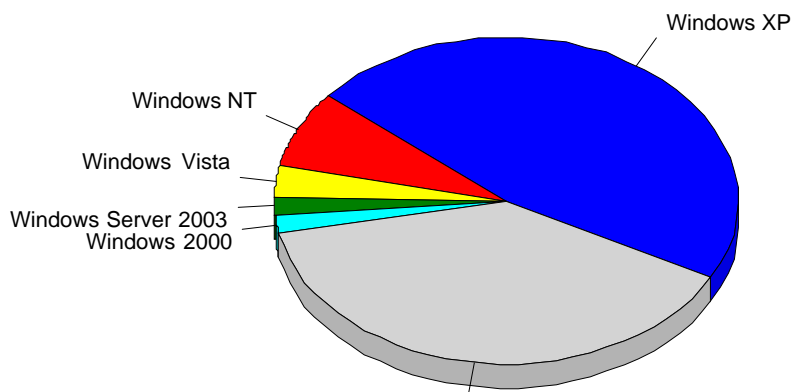

%
1	Windows XP	22,424	2,361	46.74%
2		6,875	1,767	34.98%
3	Windows NT	7,802	386	7.64%
4	Windows Vista	3,077	149	2.95%
5	Windows Server 2003	384	101	2.00%
6	Windows 2000	182	85	1.68%
7	Linux	223	76	1.50%
8	FreeBSD	226	40	0.79%
9	Mac OS	458	27	0.53%
10	Windows ME	34	26	0.51%
11	Windows 95	36	13	0.26%
12	Windows 98	23	13	0.26%
13	Sun OS	18	3	0.06%
14	Windows 3.x	7	2	0.04%
15	Windows CE	10	2	0.04%
		41,779	5,051	100.00%