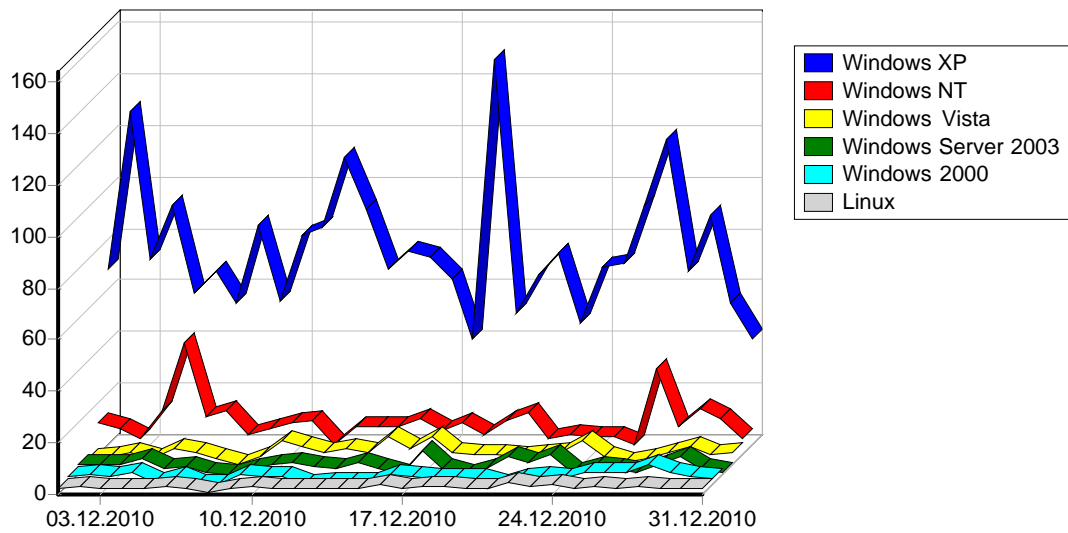

%
1	Windows XP	22,424	2,361	46.74%
2		6,875	1,767	34.98%
3	Windows NT	7,802	386	7.64%
4	Windows Vista	3,077	149	2.95%
5	Windows Server 2003	384	101	2.00%
6	Windows 2000	182	85	1.68%
7	Linux	223	76	1.50%
8	FreeBSD	226	40	0.79%
9	Mac OS	458	27	0.53%
10	Windows ME	34	26	0.51%
11	Windows 95	36	13	0.26%
12	Windows 98	23	13	0.26%
13	Sun OS	18	3	0.06%
14	Windows 3.x	7	2	0.04%
15	Windows CE	10	2	0.04%
		41,779	5,051	100.00%