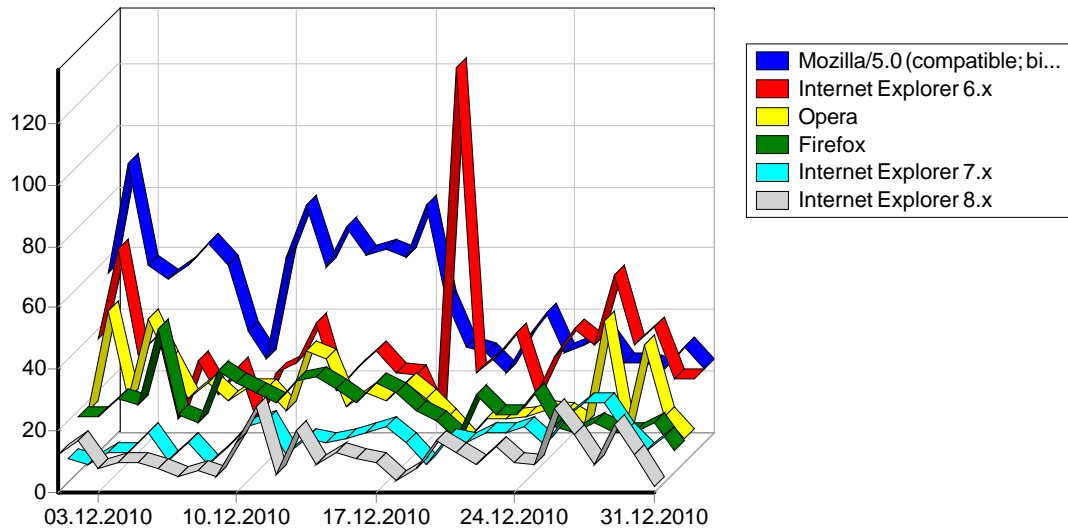

%
1	Mozilla/5.0 (compatible; bingbot/2.0; +http://www.bing.com/bingbot.htm)	1,878	1,458	28.28%
2	Internet Explorer 6.x	3,663	1,039	20.15%
3	Opera	8,283	703	13.63%
4	Firefox	7,955	671	13.01%
5	Internet Explorer 7.x	4,489	431	8.36%
6	Internet Explorer 8.x	8,829	371	7.20%
7	Safari	2,433	141	2.73%
8		1,080	45	0.87%
9	Mozilla/5.0 (compatible; MJ12bot/v1.3.3; http://www.majestic12.co.uk/bot.php?+)	90	42	0.81%
10	Internet Explorer 5.x	77	36	0.70%
11	searchsite.akvador allsite	31	31	0.60%
12	Microsoft Office Protocol Discovery	17	15	0.29%
13	Netscape 0.x	30	15	0.29%
14	Netscape 4.x	32	13	0.25%