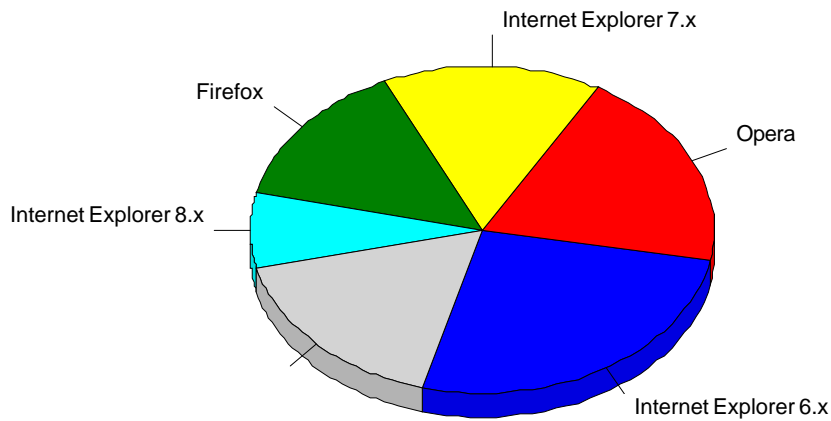

%
1	Internet Explorer 6.x	7,986	655	26.17%
2	Opera	7,560	494	19.74%
3	Internet Explorer 7.x	6,807	381	15.22%
4	Firefox	5,921	361	14.42%
5	Internet Explorer 8.x	5,922	183	7.31%
6	Safari	1,571	57	2.28%
7		358	47	1.88%
8	Microsoft Office Protocol Discovery	37	34	1.36%
9	OOZBOT/0.20 (http://www.setooz.com/oozbot.html ; agentname at setooz dot_com)	62	31	1.24%
10	searchsite.akvador allsite	31	31	1.24%
11	ovalebot3.ovale.ru facepage	30	30	1.20%
12	Microsoft Data Access Internet Publishing Provider Protocol Discovery	87	24	0.96%
13	Internet Explorer 5.x	106	23	0.92%