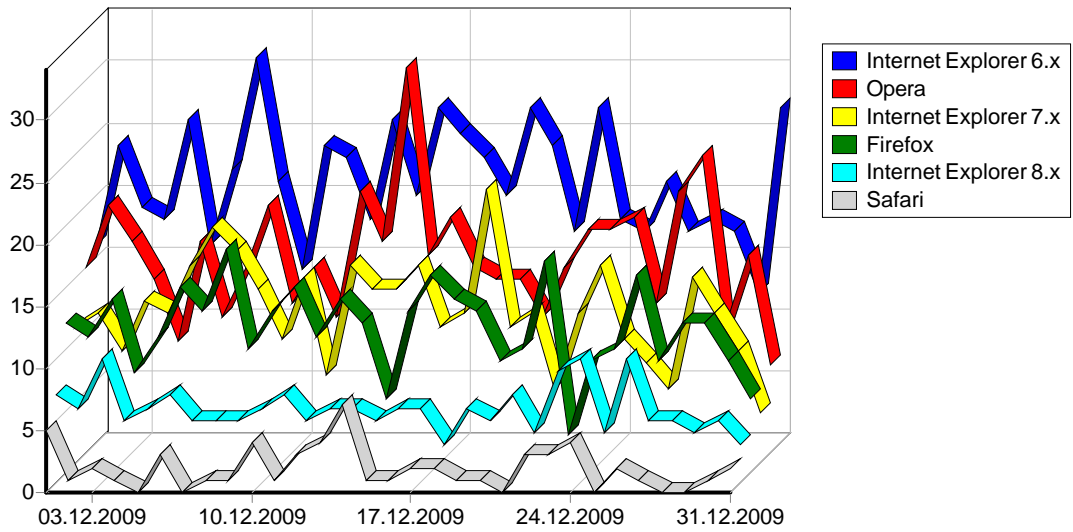

%
1	Internet Explorer 6.x	7,986	655	26.17%
2	Opera	7,560	494	19.74%
3	Internet Explorer 7.x	6,807	381	15.22%
4	Firefox	5,921	361	14.42%
5	Internet Explorer 8.x	5,922	183	7.31%
6	Safari	1,571	57	2.28%
7		358	47	1.88%
8	Microsoft Office Protocol Discovery	37	34	1.36%
9	OOZBOT/0.20 (http://www.setooz.com/oozbot.html ; agentname at setooz dot_com)	62	31	1.24%
10	searchsite.akvador allsite	31	31	1.24%
11	ovalebot3.ovale.ru facepage	30	30	1.20%
12	Microsoft Data Access Internet Publishing Provider Protocol Discovery	87	24	0.96%
13	Internet Explorer 5.x	106	23	0.92%