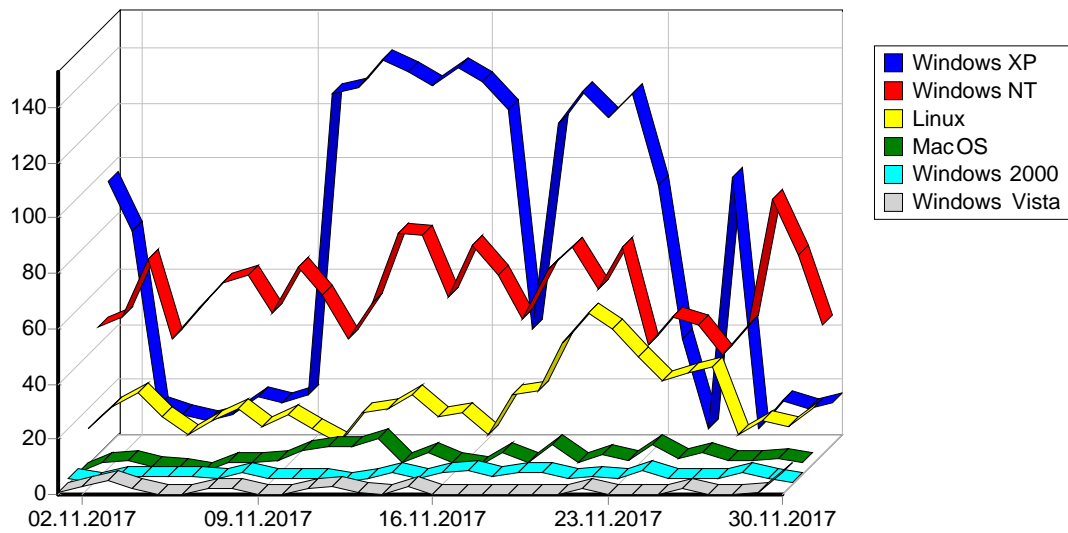

%
1		28,142	2,831	36.51%
2	Windows XP	3,659	2,131	27.49%
3	Windows NT	13,757	1,777	22.92%
4	Linux	4,953	686	8.85%
5	Mac OS	271	174	2.24%
6	Windows 2000	134	81	1.04%
7	Windows Vista	77	37	0.48%
8	Windows 3.x	38	14	0.18%
9	Windows Server 2003	27	8	0.10%
10	Windows ME	18	6	0.08%
11	Windows 95	18	5	0.06%
12	Windows 98	5	2	0.03%
13	Windows CE	6	1	0.01%
		51,105	7,753	100.00%