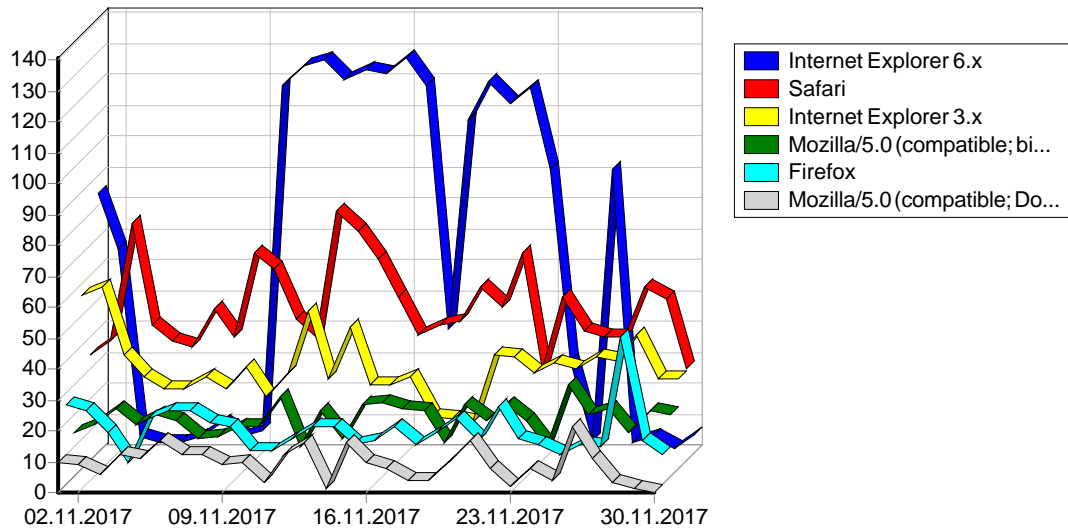

%
1	Internet Explorer 6.x	2,157	1,906	22.98%
2	Safari	11,717	1,493	18.00%
3	Internet Explorer 3.x	981	977	11.78%
4	Mozilla/5.0 (compatible; bingbot/2.0; +http://www.bing.com/bingbot.htm)	698	554	6.68%
5	Firefox	3,517	528	6.37%
6	Mozilla/5.0 (compatible; DotBot/1.1; http://www.opensiteexplorer.org/dotbot, help@moz.com)	1,554	267	3.22%
7	Mozilla/5.0 (compatible; SemrushBot/1.2-bl; +http://www.semrush.com/bot.html)	6,626	266	3.21%
8	Gecko)	154	142	1.71%
9	Gecko) Chrome/41.0.2272.96 Mobile Saf	198	128	1.54%
10	python-requests/1.2.3 CPython/2.7.12 Linux/4.9.51-10.52.amzn1.x86_64	125	125	1.51%
11	Gecko) Chrome/60.0.3112.113 YaBrowser/17.9.1.768 Yowser/2.5	333	108	1.30%
12	Gecko) Version/11.0 Mobile/15A372 Sa	102	99	1.19%
13	Internet Explorer 5.x	159	93	1.12%