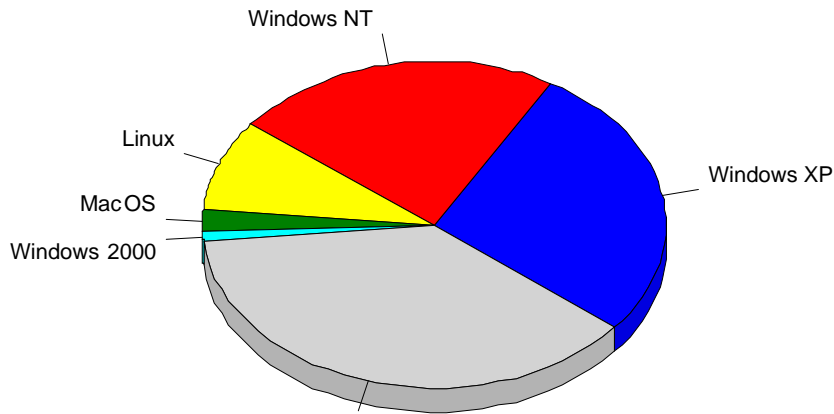

%
1		28,142	2,831	36.51%
2	Windows XP	3,659	2,131	27.49%
3	Windows NT	13,757	1,777	22.92%
4	Linux	4,953	686	8.85%
5	Mac OS	271	174	2.24%
6	Windows 2000	134	81	1.04%
7	Windows Vista	77	37	0.48%
8	Windows 3.x	38	14	0.18%
9	Windows Server 2003	27	8	0.10%
10	Windows ME	18	6	0.08%
11	Windows 95	18	5	0.06%
12	Windows 98	5	2	0.03%
13	Windows CE	6	1	0.01%
		51,105	7,753	100.00%