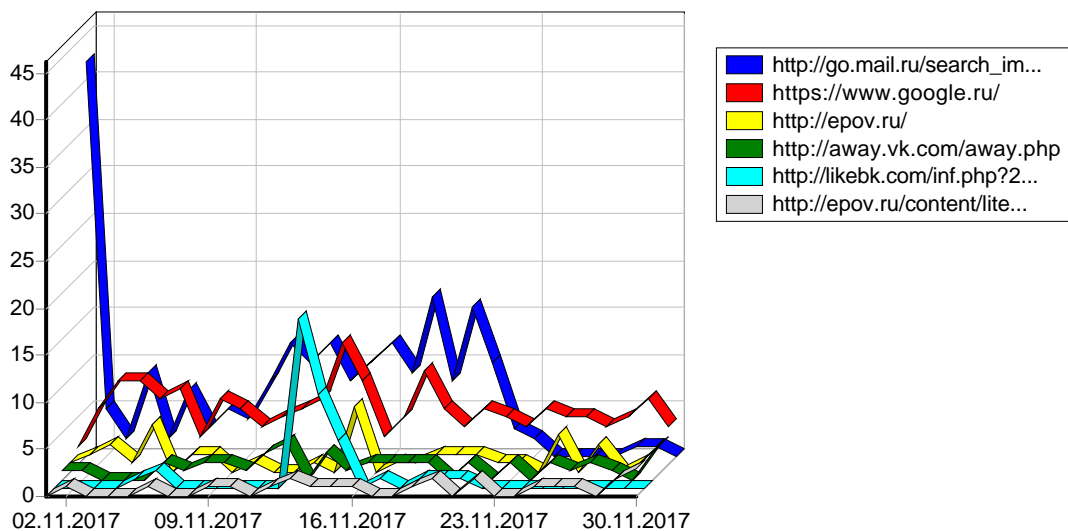

URL	
1		10,187
2	http://go.mail.ru/search_images	218
3	https://www.google.ru/	180
4	http://epov.ru/	46
5	http://away.vk.com/away.php	42
6	http://likebk.com/inf.php?2980810	40
7	http://epov.ru/content/literature/statistic-report-02-2012.pdf	23
8	https://www.google.com.ua/	23
9	http://go.mail.ru/	18
10	https://m.vk.com/stroidom36ru	15
11	http://sex-foto.pw/	15
12	http://likebk.com/inf.php?login=Epov	15
13	http://epov.ru/common/style.css	14
14	http://miss-saint-petersburg.ru/	14
15	https://www.google.com/	12
16	http://novaya-sloboda.ru/archives/962	11