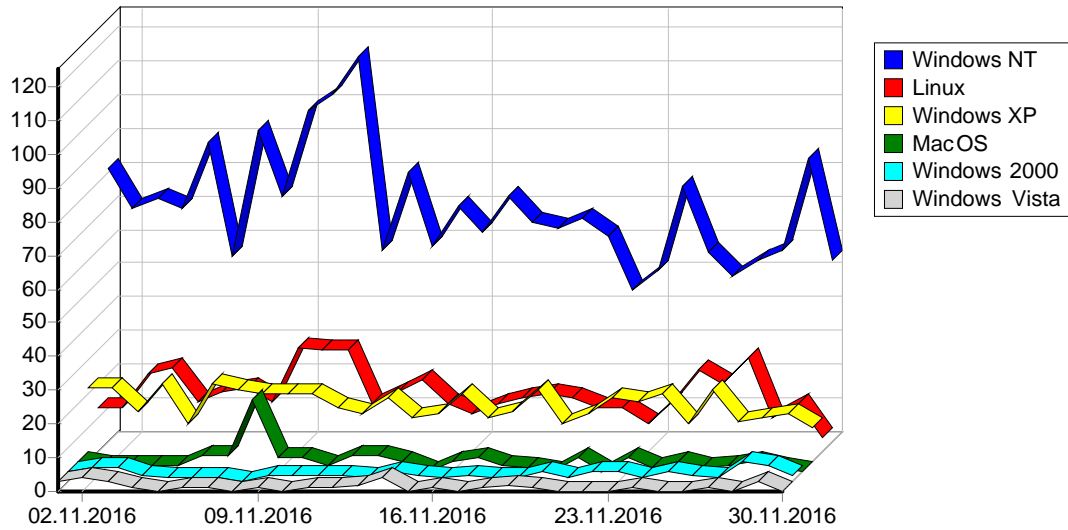

%
1		15,673	4,350	56.45%
2	Windows NT	33,346	2,096	27.20%
3	Linux	3,261	522	6.77%
4	Windows XP	2,197	505	6.55%
5	Mac OS	614	94	1.22%
6	Windows 2000	124	65	0.84%
7	Windows Vista	109	32	0.42%
8	Windows Server 2003	86	20	0.26%
9	Windows 98	38	10	0.13%
10	Windows 95	31	8	0.10%
11	Sun OS	16	2	0.03%
12	Windows CE	3	2	0.03%
		55,498	7,706	100.00%