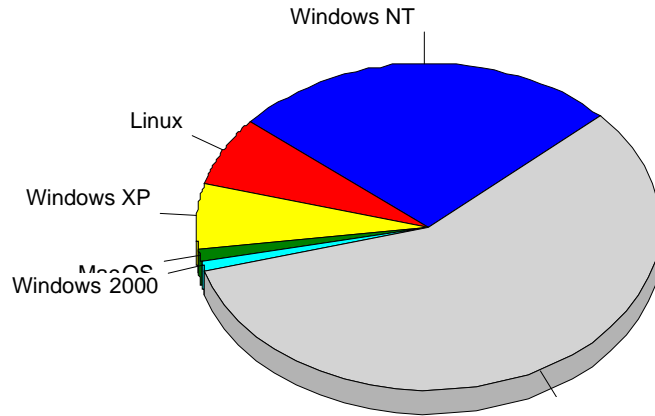

%
1		15,673	4,350	56.45%
2	Windows NT	33,346	2,096	27.20%
3	Linux	3,261	522	6.77%
4	Windows XP	2,197	505	6.55%
5	Mac OS	614	94	1.22%
6	Windows 2000	124	65	0.84%
7	Windows Vista	109	32	0.42%
8	Windows Server 2003	86	20	0.26%
9	Windows 98	38	10	0.13%
10	Windows 95	31	8	0.10%
11	Sun OS	16	2	0.03%
12	Windows CE	3	2	0.03%
		55,498	7,706	100.00%