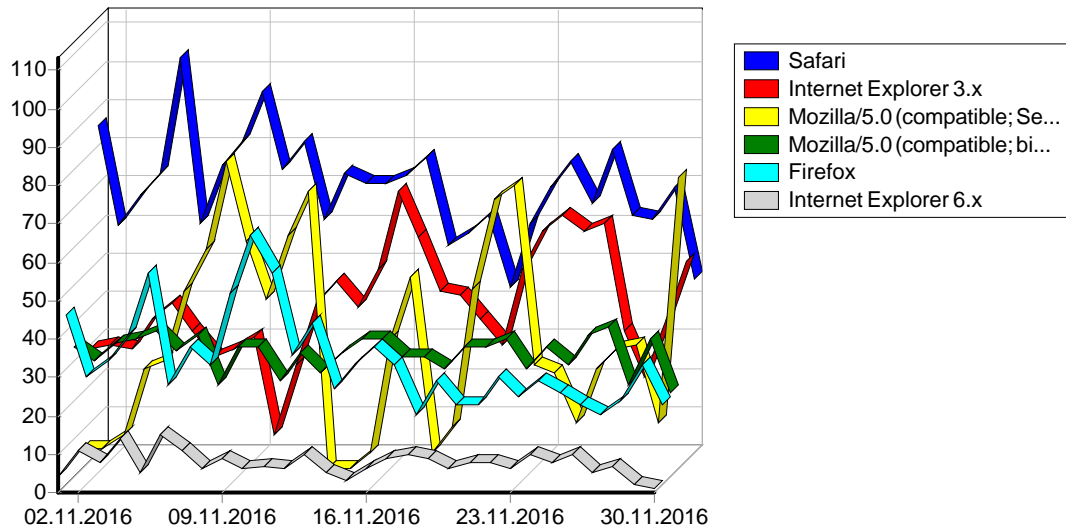

%
1	Safari	14,638	2,077	24.89%
2	Internet Explorer 3.x	1,223	1,221	14.63%
3	Mozilla/5.0 (compatible; SemrushBot/1.1~bl; +http://www.semrush.com/bot.html)	1,218	1,027	12.31%
4	Mozilla/5.0 (compatible; bingbot/2.0; +http://www.bing.com/bingbot.htm)	2,677	966	11.57%
5	Firefox	3,153	962	11.53%
6	Internet Explorer 6.x	654	225	2.70%
7	Riddler (http://riddler.io/about)	1,659	156	1.87%
8	Gecko) Chrome/53.0.2785.116 YaBrowser/16.10.0.2564 Yowser/2	14,143	139	1.67%
9	Gecko) Chrome/41.0.2272.96 Mobile Saf	179	131	1.57%
10	Gecko)	140	130	1.56%
11	Gecko) Version/10.0 Mobile/14A300 Safa	140	130	1.56%
12	Gecko	660	124	1.49%
13	Gecko) Chrome/53.0.2785.116 YaBrowser/16.10.0.2564 Yowser/2.5 Safa	181	94	1.13%
14	Internet Explorer 1.x	543	67	0.80%