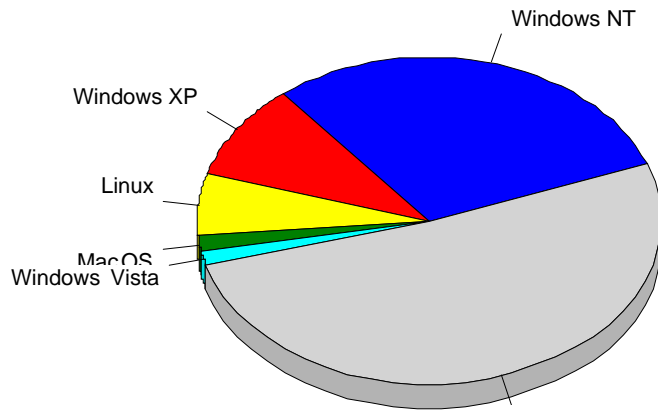

%
1		26,769	2,091	49.69%
2	Windows NT	9,788	1,275	30.30%
3	Windows XP	2,675	398	9.46%
4	Linux	3,287	263	6.25%
5	Mac OS	502	62	1.47%
6	Windows Vista	114	59	1.40%
7	Windows 2000	64	40	0.95%
8	Windows Server 2003	15	5	0.12%
9	Windows 95	10	5	0.12%
10	Windows 98	8	4	0.10%
11	Windows CE	9	3	0.07%
12	Windows ME	12	2	0.05%
13	Sun OS	1	1	0.02%
		43,254	4,208	100.00%