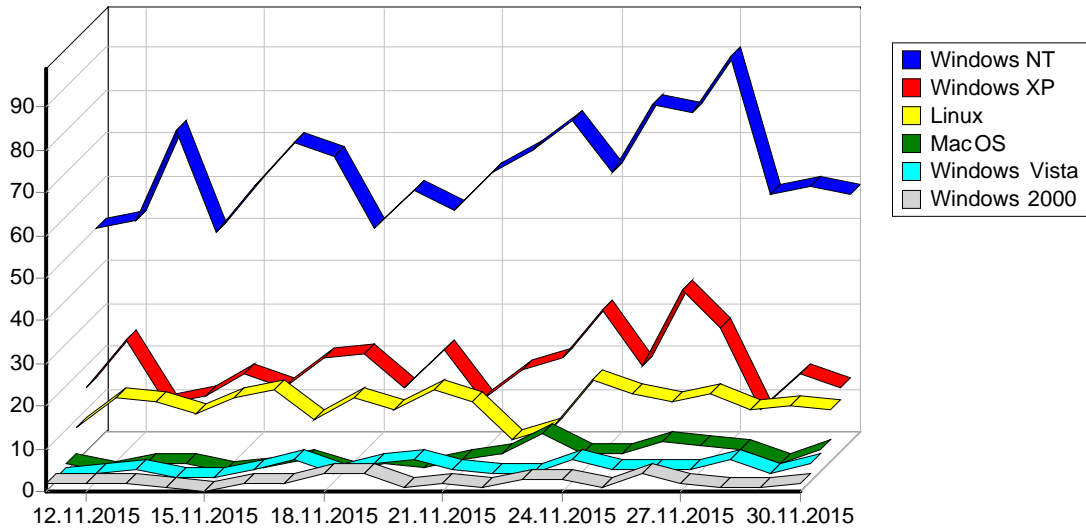

%
1		26,769	2,091	49.69%
2	Windows NT	9,788	1,275	30.30%
3	Windows XP	2,675	398	9.46%
4	Linux	3,287	263	6.25%
5	Mac OS	502	62	1.47%
6	Windows Vista	114	59	1.40%
7	Windows 2000	64	40	0.95%
8	Windows Server 2003	15	5	0.12%
9	Windows 95	10	5	0.12%
10	Windows 98	8	4	0.10%
11	Windows CE	9	3	0.07%
12	Windows ME	12	2	0.05%
13	Sun OS	1	1	0.02%
		43,254	4,208	100.00%