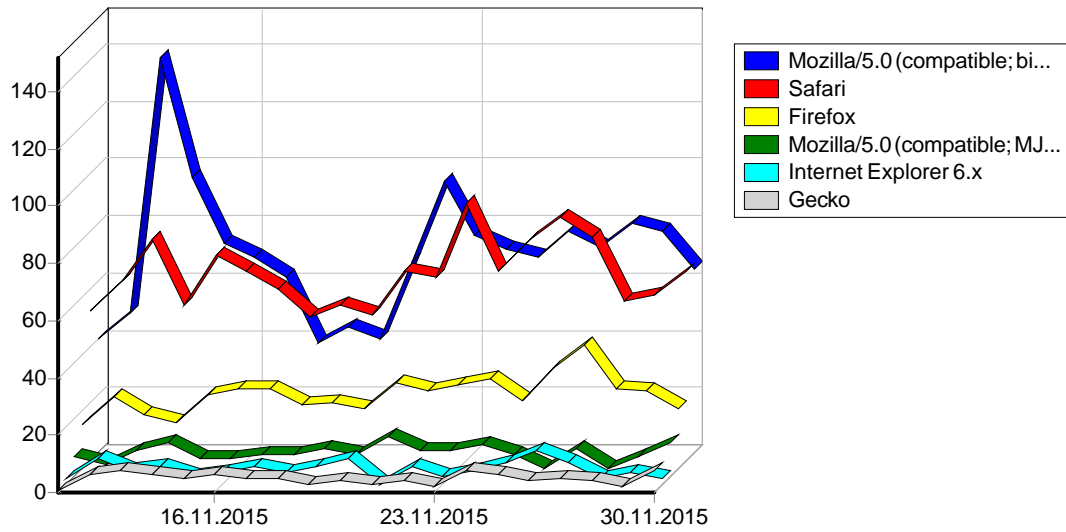

%
1	Mozilla/5.0 (compatible; bingbot/2.0; +http://www.bing.com/bingbot.htm)	3,840	1,394	31.49%
2	Safari	10,230	1,305	29.48%
3	Firefox	2,146	518	11.70%
4	Mozilla/5.0 (compatible; MJ12bot/v1.4.5; http://www.majestic12.co.uk/bot.php?+)	15,878	164	3.70%
5	Internet Explorer 6.x	770	104	2.35%
6	Gecko	824	95	2.15%
7	Mozilla/5.0 (compatible; SemrushBot/0.99-bl; +http://www.semrush.com/bot.html)	1,654	76	1.72%
8	Opera	522	72	1.63%
9	Gecko) Chrome/45.0.2454.101 YaBrowser/15.10.2454.3658 Yowse	290	49	1.11%
10	Gecko) Chrome/45.0.2454.101 YaBrowser/15.10.2454.3658 Safar	199	40	0.90%
11	Google favicon	42	37	0.84%
12	Internet Explorer 8.x	415	32	0.72%
13	Internet Explorer 5.x	39	32	0.72%
14	Mozilla/5.0 (compatible; SputnikBot/2.3; +http://corp.sputnik.ru/webmaster)	507	29	0.66%