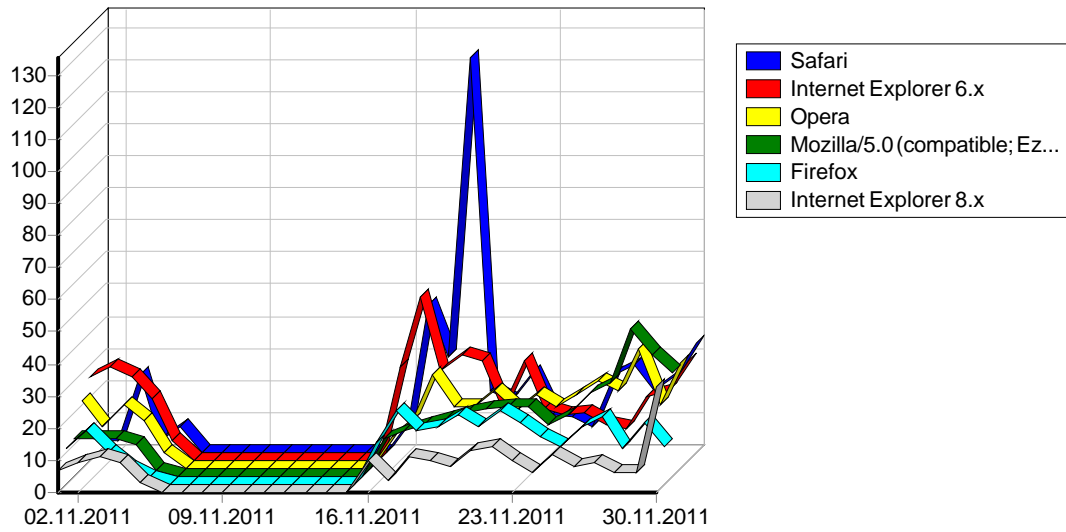

%
1	Safari	6,374	471	15.68%
2	Internet Explorer 6.x	24,312	464	15.45%
3	Opera	7,362	414	13.78%
4	Mozilla/5.0 (compatible; Ezooms/1.0; ezooms.bot@gmail.com)	1,150	399	13.28%
5	Firefox	6,784	306	10.19%
6	Internet Explorer 8.x	7,648	199	6.62%
7	Mozilla/5.0 (compatible; bingbot/2.0; +http://www.bing.com/bingbot.htm)	395	196	6.52%
8	Internet Explorer 7.x	3,104	184	6.13%
9	Internet Explorer 9.x	2,183	65	2.16%
10	Internet Explorer 5.x	119	49	1.63%
11	Gecko; Google Web Preview) Version/4.0 Mobile Sa	90	40	1.33%
12	Mozilla/5.0 (compatible; MJ12bot/v1.4.0; http://www.majestic12.co.uk/bot.php?+)	199	30	1.00%
13		46	29	0.97%
14	Mail.RU/2.0	47	15	0.50%