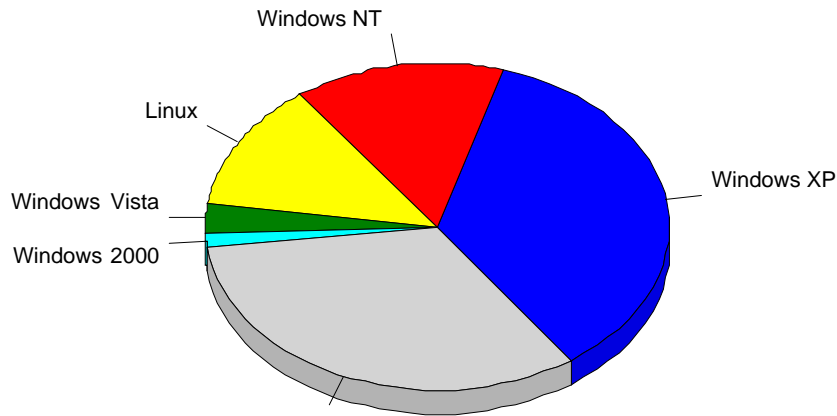

%
1	Windows XP	41,458	1,017	35.73%
2		7,344	812	28.53%
3	Windows NT	11,926	416	14.62%
4	Linux	932	361	12.68%
5	Windows Vista	1,991	82	2.88%
6	Windows 2000	213	40	1.41%
7	Windows Server 2003	154	35	1.23%
8	Windows ME	65	34	1.19%
9	Mac OS	328	25	0.88%
10	Windows 95	55	9	0.32%
11	Windows 3.x	16	5	0.18%
12	Sun OS	25	4	0.14%
13	Windows 98	18	4	0.14%
14	Windows CE	25	2	0.07%
		64,550	2,846	100.00%