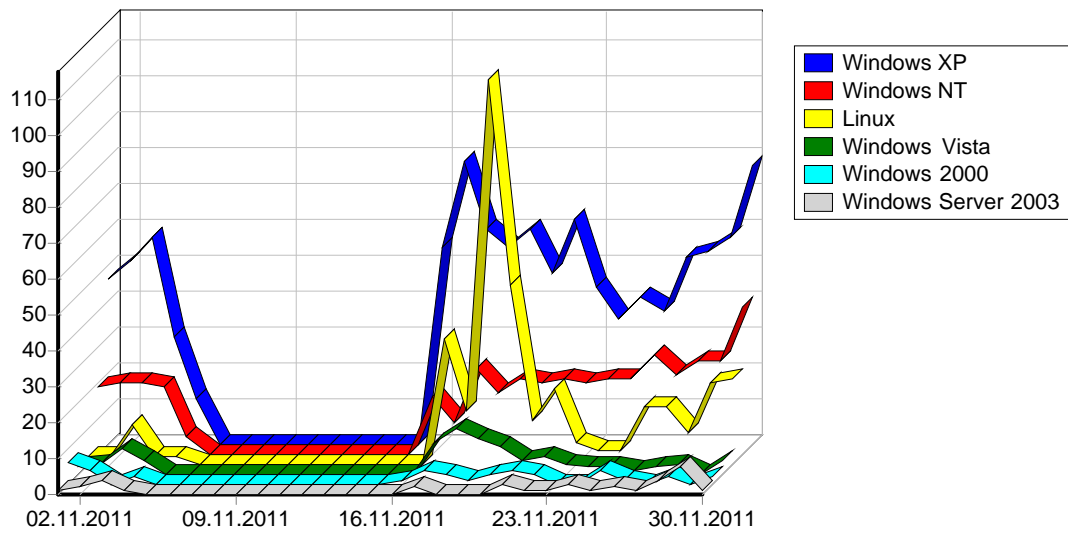

%
1	Windows XP	41,458	1,017	35.73%
2		7,344	812	28.53%
3	Windows NT	11,926	416	14.62%
4	Linux	932	361	12.68%
5	Windows Vista	1,991	82	2.88%
6	Windows 2000	213	40	1.41%
7	Windows Server 2003	154	35	1.23%
8	Windows ME	65	34	1.19%
9	Mac OS	328	25	0.88%
10	Windows 95	55	9	0.32%
11	Windows 3.x	16	5	0.18%
12	Sun OS	25	4	0.14%
13	Windows 98	18	4	0.14%
14	Windows CE	25	2	0.07%
		64,550	2,846	100.00%