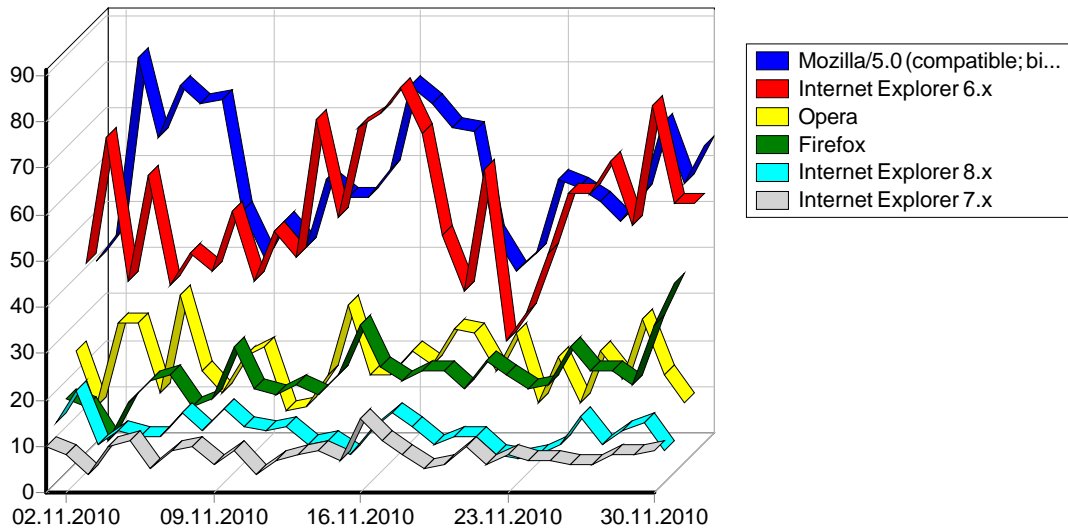

%
1	Mozilla/5.0 (compatible; bingbot/2.0; +http://www.bing.com/bingbot.htm)	2,134	1,722	30.82%
2	Internet Explorer 6.x	8,342	1,564	27.99%
3	Opera	11,602	648	11.60%
4	Firefox	8,186	624	11.17%
5	Internet Explorer 8.x	10,613	316	5.66%
6	Internet Explorer 7.x	3,151	238	4.26%
7	Internet Explorer 5.x	1,136	127	2.27%
8	Safari	1,698	108	1.93%
9	searchsite.akvador allsite	30	30	0.54%
10		583	30	0.54%
11	Mozilla/5.0 (compatible; MJ12bot/v1.3.3; http://www.majestic12.co.uk/bot.php?+)	45	21	0.38%
12	Microsoft Office Protocol Discovery	26	14	0.25%
13	Mail.Ru/1.0	1,679	13	0.23%
14	Internet Explorer 2.x	24	11	0.20%