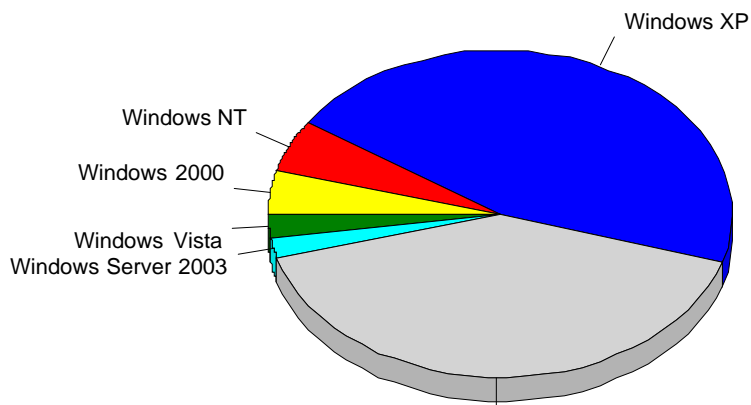

%
1	Windows XP	30,437	2,490	45.36%
2		8,457	1,993	36.30%
3	Windows NT	7,464	285	5.19%
4	Windows 2000	1,257	233	4.24%
5	Windows Vista	2,362	134	2.44%
6	Windows Server 2003	309	97	1.77%
7	Windows 98	121	85	1.55%
8	Linux	275	61	1.11%
9	Windows ME	60	39	0.71%
10	FreeBSD	187	33	0.60%
11	Windows 95	33	18	0.33%
12	Mac OS	30	11	0.20%
13	Windows 3.x	12	5	0.09%
14	Windows CE	12	4	0.07%
15	OS/2	6	2	0.04%
		51,022	5,490	100.00%