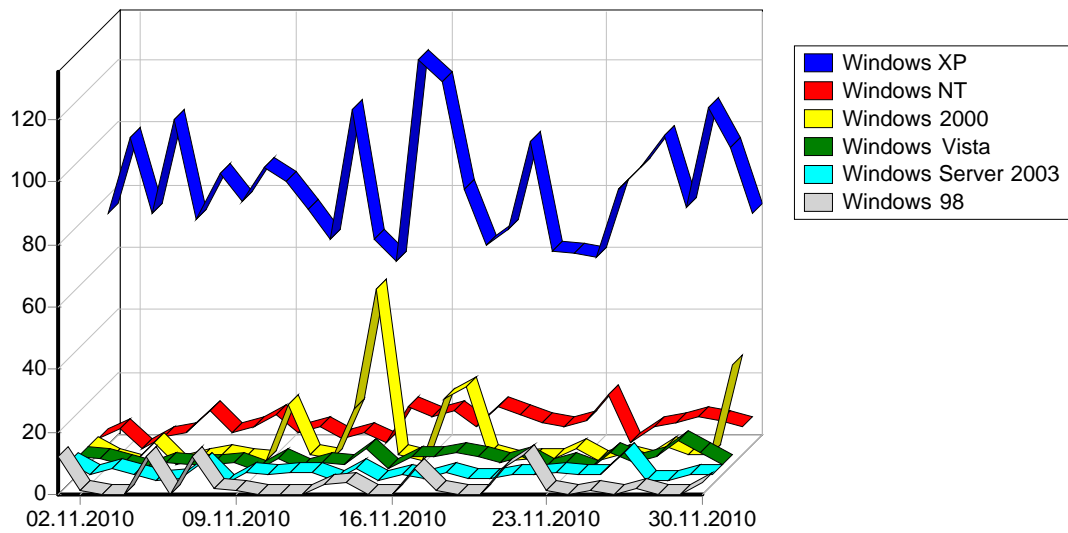

%
1	Windows XP	30,437	2,490	45.36%
2		8,457	1,993	36.30%
3	Windows NT	7,464	285	5.19%
4	Windows 2000	1,257	233	4.24%
5	Windows Vista	2,362	134	2.44%
6	Windows Server 2003	309	97	1.77%
7	Windows 98	121	85	1.55%
8	Linux	275	61	1.11%
9	Windows ME	60	39	0.71%
10	FreeBSD	187	33	0.60%
11	Windows 95	33	18	0.33%
12	Mac OS	30	11	0.20%
13	Windows 3.x	12	5	0.09%
14	Windows CE	12	4	0.07%
15	OS/2	6	2	0.04%
		51,022	5,490	100.00%