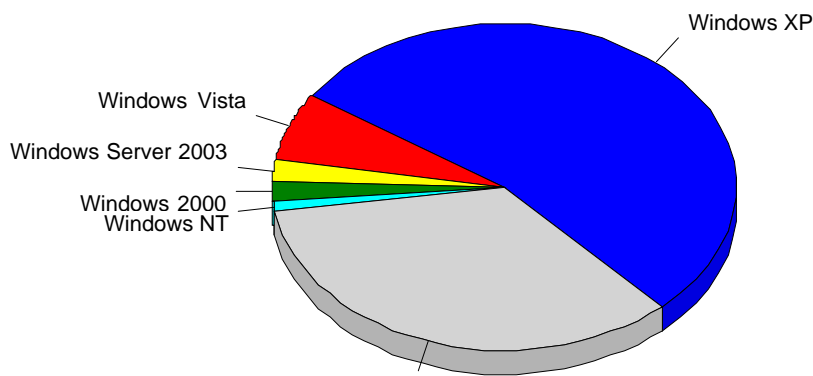

%
1	Windows XP	29,924	1,394	53.53%
2		10,274	809	31.07%
3	Windows Vista	4,014	180	6.91%
4	Windows Server 2003	240	54	2.07%
5	Windows 2000	375	48	1.84%
6	Windows NT	714	32	1.23%
7	FreeBSD	289	23	0.88%
8	Windows 98	66	14	0.54%
9	Mac OS	354	14	0.54%
10	Windows ME	19	13	0.50%
11	Linux	65	11	0.42%
12	Sun OS	112	5	0.19%
13	Windows CE	21	4	0.15%
14	Windows 95	10	3	0.12%
		46,477	2,604	100.00%