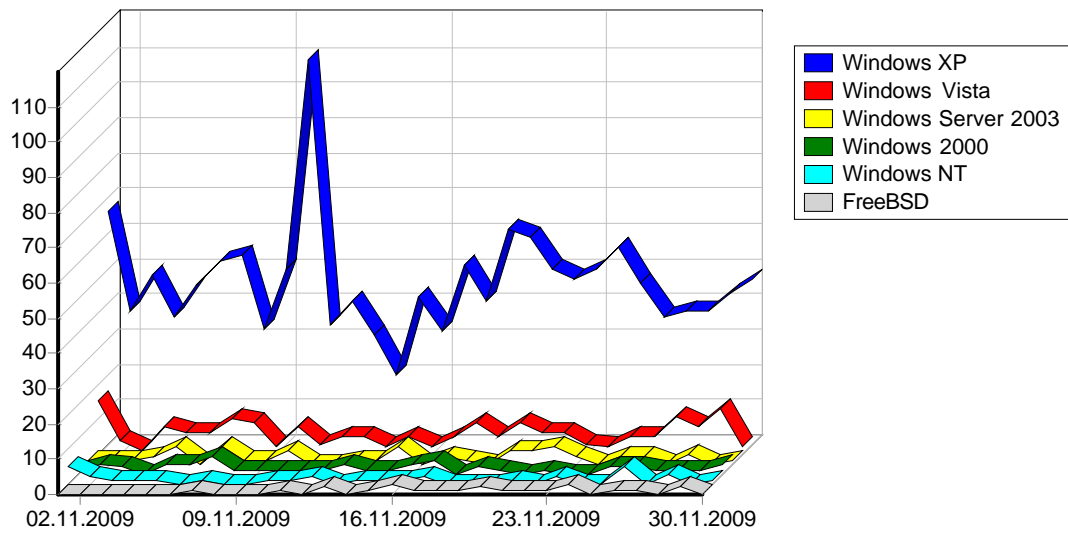

%
1	Windows XP	29,924	1,394	53.53%
2		10,274	809	31.07%
3	Windows Vista	4,014	180	6.91%
4	Windows Server 2003	240	54	2.07%
5	Windows 2000	375	48	1.84%
6	Windows NT	714	32	1.23%
7	FreeBSD	289	23	0.88%
8	Windows 98	66	14	0.54%
9	Mac OS	354	14	0.54%
10	Windows ME	19	13	0.50%
11	Linux	65	11	0.42%
12	Sun OS	112	5	0.19%
13	Windows CE	21	4	0.15%
14	Windows 95	10	3	0.12%
		46,477	2,604	100.00%