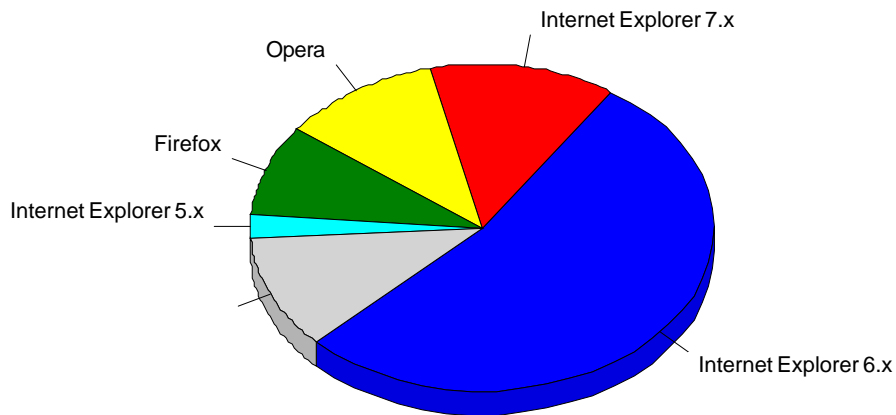

%
1	Internet Explorer 6.x	13,130	1,333	53.41%
2	Internet Explorer 7.x	10,018	322	12.90%
3	Opera	3,624	279	11.18%
4	Firefox	4,792	224	8.97%
5	Internet Explorer 5.x	188	61	2.44%
6	Microsoft Office Protocol Discovery	52	45	1.80%
7	Microsoft Data Access Internet Publishing Provider Protocol Discovery	194	31	1.24%
8	Mozilla/5.0 (compatible; ScoutJet; +http://www.scoutjet.com/)	85	21	0.84%
9	Microsoft Office Existence Discovery	28	16	0.64%
10	Netscape 4.x	37	12	0.48%
11	Mozilla	29	12	0.48%
12	Safari	442	11	0.44%
13	Netscape 5.x	49	10	0.40%
14		12	10	0.40%