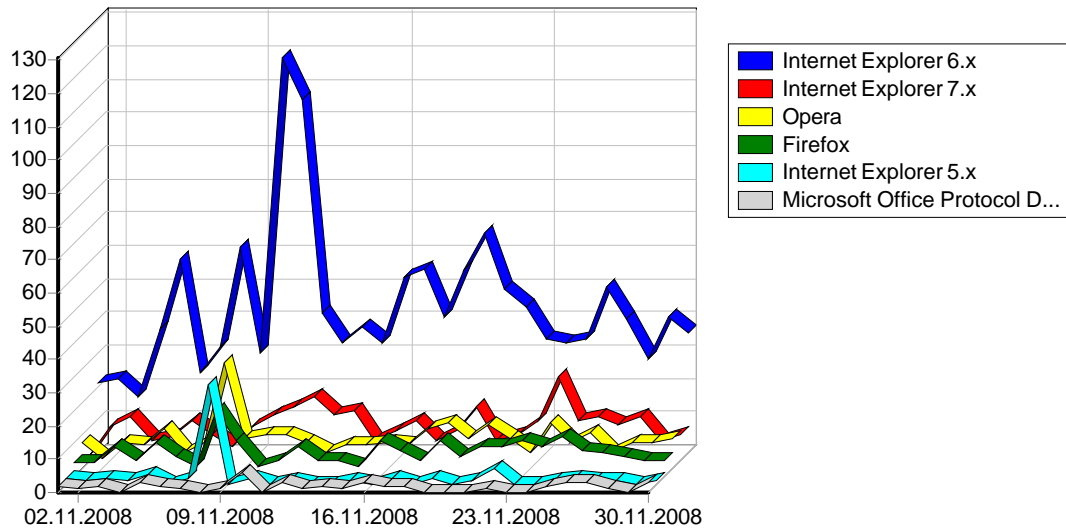

%
1	Internet Explorer 6.x	13,130	1,333	53.41%
2	Internet Explorer 7.x	10,018	322	12.90%
3	Opera	3,624	279	11.18%
4	Firefox	4,792	224	8.97%
5	Internet Explorer 5.x	188	61	2.44%
6	Microsoft Office Protocol Discovery	52	45	1.80%
7	Microsoft Data Access Internet Publishing Provider Protocol Discovery	194	31	1.24%
8	Mozilla/5.0 (compatible; ScoutJet; +http://www.scoutjet.com/)	85	21	0.84%
9	Microsoft Office Existence Discovery	28	16	0.64%
10	Netscape 4.x	37	12	0.48%
11	Mozilla	29	12	0.48%
12	Safari	442	11	0.44%
13	Netscape 5.x	49	10	0.40%
14		12	10	0.40%