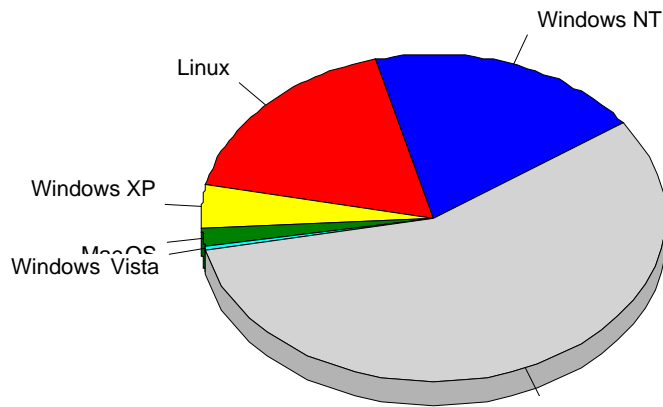

%
1		12,195	3,283	56.19%
2	Windows NT	10,737	1,124	19.24%
3	Linux	5,374	1,041	17.82%
4	Windows XP	1,059	251	4.30%
5	Mac OS	280	103	1.76%
6	Windows Vista	72	18	0.31%
7	Windows Server 2003	39	12	0.21%
8	Windows 2000	21	8	0.14%
9	Windows 95	9	3	0.05%
		29,786	5,843	100.00%