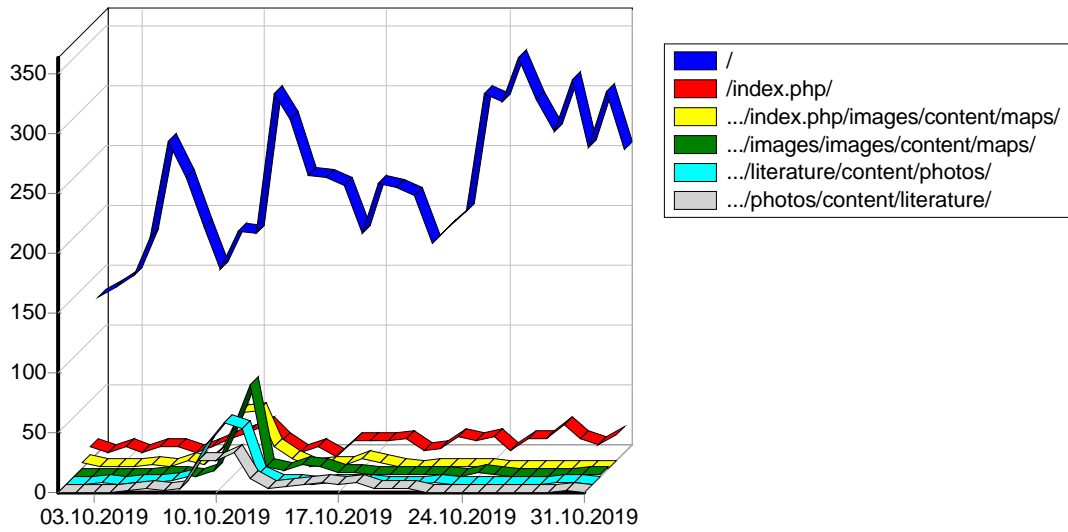

( )
1	http://www.epov.ru/	12,934	0	7,094	650,355
2	http://www.epov.ru/index.php/	1,161	0	459	47,020
3	http://www.epov.ru/index.php/images/content/maps/	202	0	191	4,245
4	http://www.epov.ru/index.php/images/images/content/maps/	184	0	175	4,828
5	http://www.epov.ru/index.php/images/content/literature/content/photos/	168	0	164	3,757
6	http://www.epov.ru/index.php/i/content/photos/content/literature/	162	0	156	4,469
7	http://www.epov.ru/index.php/images/stories/food/content/photos/	159	0	150	4,789
8	http://www.epov.ru/index.php/images/stories/food/	151	0	148	3,301
9	http://www.epov.ru/index.php/content/broshura/content/photos/	167	0	145	2,727
10	http://www.epov.ru/index.php/content/photos/common/1a0/	150	0	144	4,264
11	http://www.epov.ru/index.php/i/content/photos/content/photos/	145	0	142	4,073
12	http://www.epov.ru/index.php/images/content/photos/images/content/	150	0	139	3,838
13	http://www.epov.ru/index.php/images/images/content/photos/	131	0	127	6,209