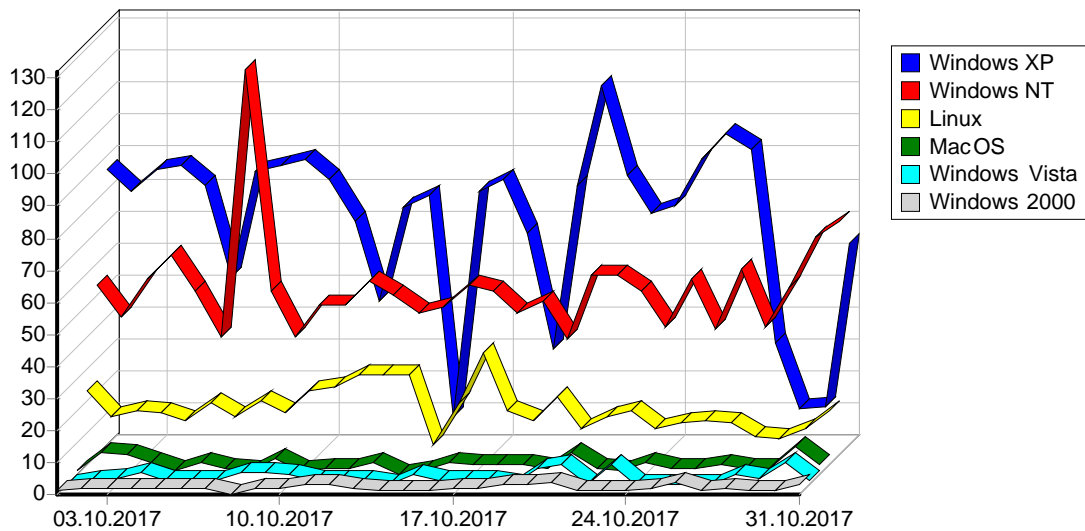

%
1		17,517	3,414	42.75%
2	Windows XP	3,903	2,169	27.16%
3	Windows NT	13,644	1,617	20.25%
4	Linux	4,759	537	6.72%
5	Mac OS	803	93	1.16%
6	Windows Vista	369	60	0.75%
7	Windows 2000	101	59	0.74%
8	Windows Server 2003	65	18	0.23%
9	Windows 98	22	10	0.13%
10	Windows ME	25	7	0.09%
11	Windows 95	13	2	0.03%
12	Sun OS	1	0	0.00%
13	HP Unix	1	0	0.00%
14	Windows CE	2	0	0.00%
15	Windows 3.x	1	0	0.00%
		41,226	7,986	100.00%