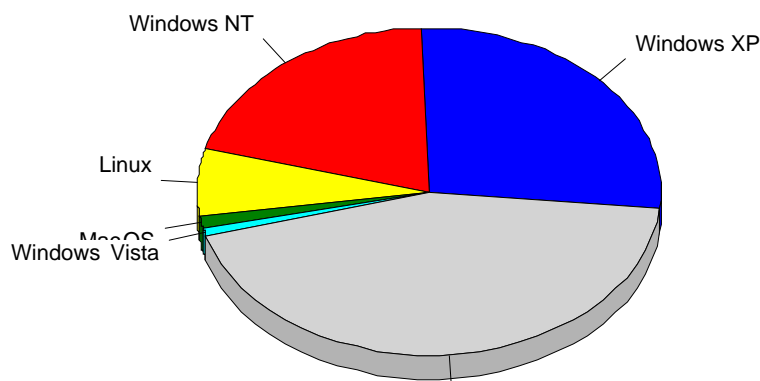

%
1		17,517	3,414	42.75%
2	Windows XP	3,903	2,169	27.16%
3	Windows NT	13,644	1,617	20.25%
4	Linux	4,759	537	6.72%
5	Mac OS	803	93	1.16%
6	Windows Vista	369	60	0.75%
7	Windows 2000	101	59	0.74%
8	Windows Server 2003	65	18	0.23%
9	Windows 98	22	10	0.13%
10	Windows ME	25	7	0.09%
11	Windows 95	13	2	0.03%
12	Sun OS	1	0	0.00%
13	HP Unix	1	0	0.00%
14	Windows CE	2	0	0.00%
15	Windows 3.x	1	0	0.00%
		41,226	7,986	100.00%