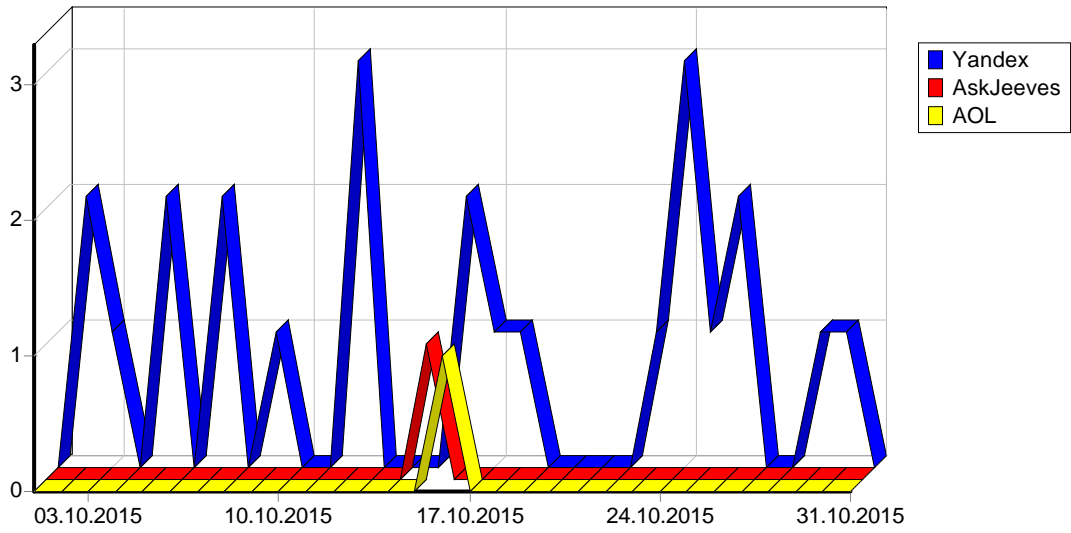

1	Yandex	24
2	AskJeeves	1
3	AOL	1
		26