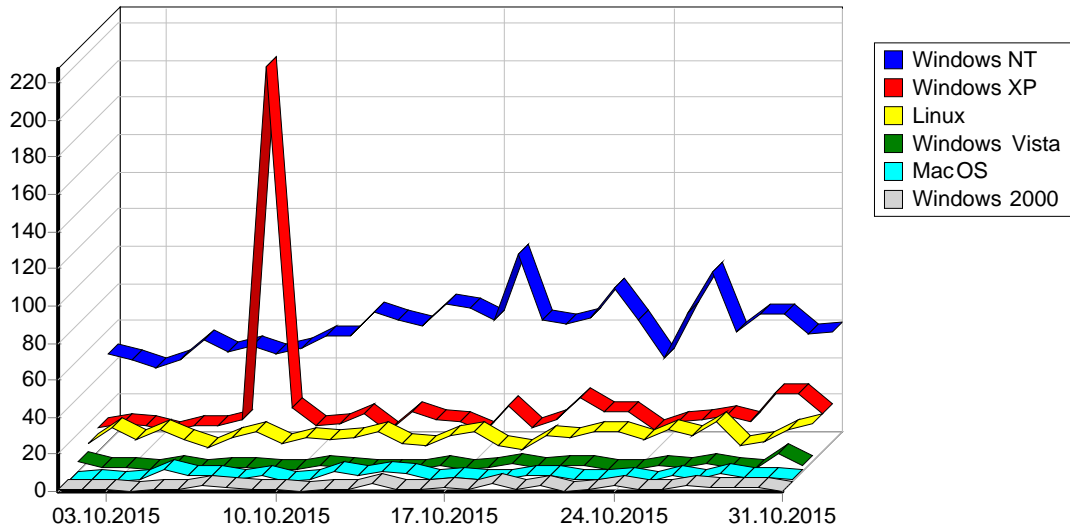

%
1		29,826	2,951	47.18%
2	Windows NT	13,508	1,917	30.65%
3	Windows XP	4,374	743	11.88%
4	Linux	3,705	415	6.63%
5	Windows Vista	178	73	1.17%
6	Mac OS	305	64	1.02%
7	Windows 2000	85	46	0.74%
8	Windows Server 2003	63	23	0.37%
9	Windows ME	19	11	0.18%
10	Windows 95	15	5	0.08%
11	Windows 98	6	3	0.05%
12	Sun OS	15	2	0.03%
13	FreeBSD	1	1	0.02%
14	Windows CE	3	1	0.02%
		52,103	6,255	100.00%