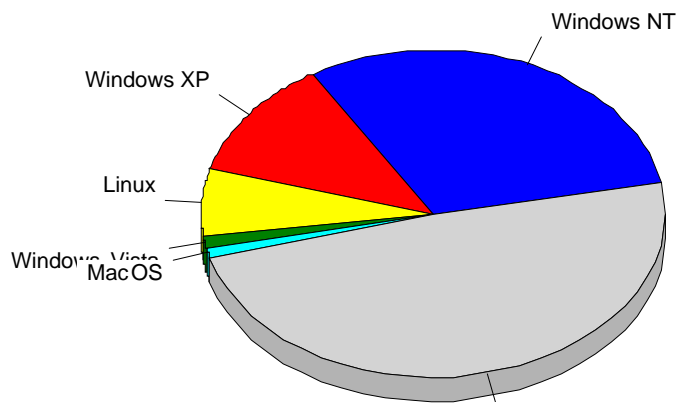

%
1		29,826	2,951	47.18%
2	Windows NT	13,508	1,917	30.65%
3	Windows XP	4,374	743	11.88%
4	Linux	3,705	415	6.63%
5	Windows Vista	178	73	1.17%
6	Mac OS	305	64	1.02%
7	Windows 2000	85	46	0.74%
8	Windows Server 2003	63	23	0.37%
9	Windows ME	19	11	0.18%
10	Windows 95	15	5	0.08%
11	Windows 98	6	3	0.05%
12	Sun OS	15	2	0.03%
13	FreeBSD	1	1	0.02%
14	Windows CE	3	1	0.02%
		52,103	6,255	100.00%