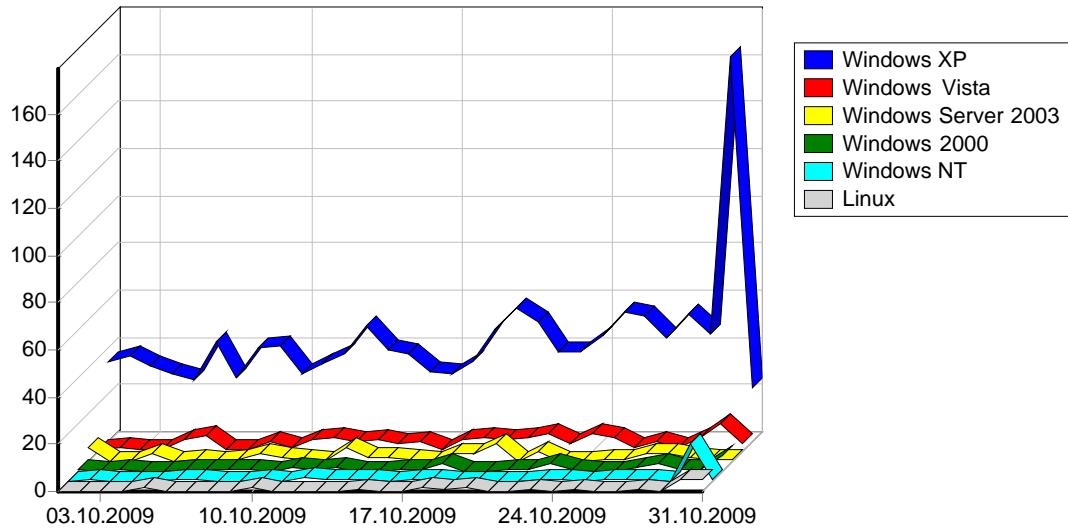

%
1	Windows XP	25,420	1,338	53.03%
2		8,610	840	33.29%
3	Windows Vista	3,507	129	5.11%
4	Windows Server 2003	194	58	2.30%
5	Windows 2000	150	36	1.43%
6	Windows NT	207	33	1.31%
7	Linux	64	23	0.91%
8	Windows ME	22	20	0.79%
9	Windows 98	1,822	17	0.67%
10	Mac OS	43	8	0.32%
11	FreeBSD	89	8	0.32%
12	Windows 95	35	7	0.28%
13	Windows CE	21	4	0.16%
14	Sun OS	19	2	0.08%
		40,203	2,523	100.00%