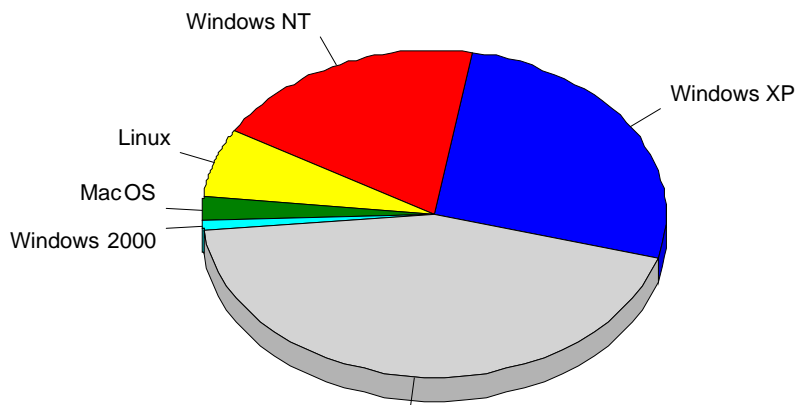

%
1		22,918	3,255	42.39%
2	Windows XP	3,576	2,064	26.88%
3	Windows NT	10,506	1,461	19.03%
4	Linux	4,210	533	6.94%
5	Mac OS	673	177	2.30%
6	Windows 2000	158	72	0.94%
7	Windows Vista	135	45	0.59%
8	Windows Server 2003	93	32	0.42%
9	Windows 95	48	15	0.20%
10	Windows ME	15	8	0.10%
11	Windows 3.x	22	8	0.10%
12	Windows CE	14	4	0.05%
13	Windows 98	17	4	0.05%
14	FreeBSD	1	1	0.01%
		42,386	7,679	100.00%