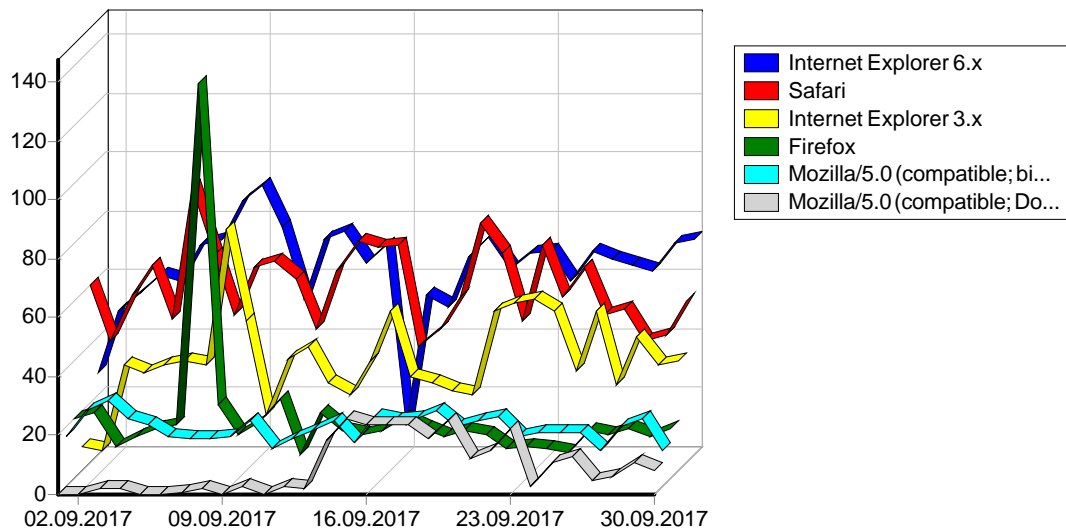

%
1	Internet Explorer 6.x	2,623	1,908	22.79%
2	Safari	11,431	1,792	21.41%
3	Internet Explorer 3.x	1,149	1,145	13.68%
4	Firefox	3,474	600	7.17%
5	Mozilla/5.0 (compatible; bingbot/2.0; +http://www.bing.com/bingbot.htm)	887	588	7.02%
6	Mozilla/5.0 (compatible; DotBot/1.1; http://www.opensiteexplorer.org/dotbot, help@moz.com)	1,400	281	3.36%
7	Mozilla/5.0 (compatible; SemrushBot/1.2~bl; +http://www.semrush.com/bot.html)	5,229	248	2.96%
8	Opera	442	144	1.72%
9	Gecko)	143	136	1.62%
10	Gecko) Version/10.3 Mobile/14E277 Safa	141	134	1.60%
11	Gecko) Version/10.0 Mobile/14D27 Safa	115	92	1.10%
12	Internet Explorer 5.x	110	85	1.02%
13	Mozilla/5.0 (compatible; MJ12bot/v1.4.7; http://mj12bot.com/)	5,481	84	1.00%