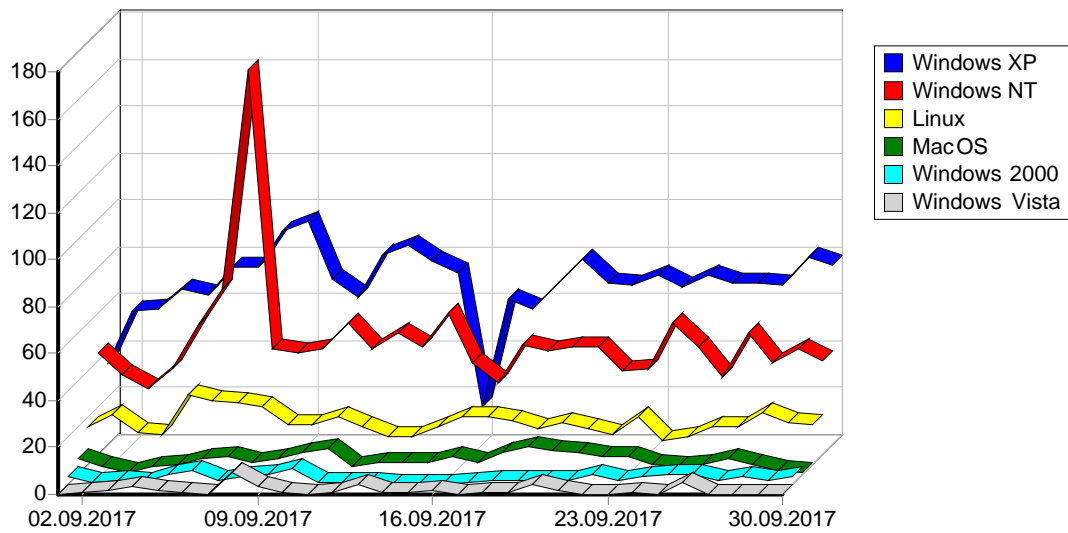

%
1		22,918	3,255	42.39%
2	Windows XP	3,576	2,064	26.88%
3	Windows NT	10,506	1,461	19.03%
4	Linux	4,210	533	6.94%
5	Mac OS	673	177	2.30%
6	Windows 2000	158	72	0.94%
7	Windows Vista	135	45	0.59%
8	Windows Server 2003	93	32	0.42%
9	Windows 95	48	15	0.20%
10	Windows ME	15	8	0.10%
11	Windows 3.x	22	8	0.10%
12	Windows CE	14	4	0.05%
13	Windows 98	17	4	0.05%
14	FreeBSD	1	1	0.01%
		42,386	7,679	100.00%