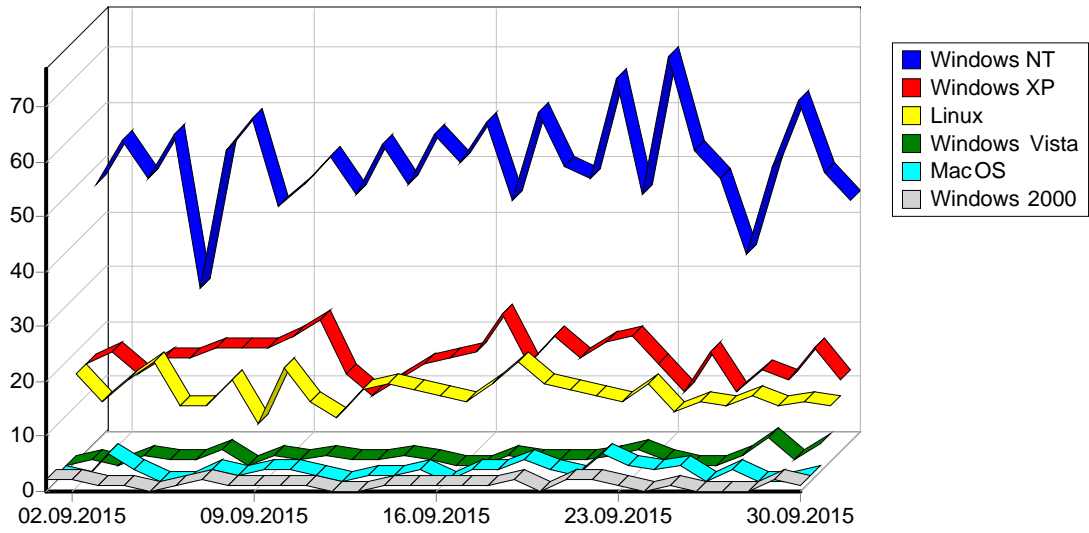

%
1		18,687	2,472	48.86%
2	Windows NT	11,532	1,522	30.08%
3	Windows XP	4,098	508	10.04%
4	Linux	3,841	370	7.31%
5	Windows Vista	205	71	1.40%
6	Mac OS	260	47	0.93%
7	Windows 2000	61	29	0.57%
8	Windows Server 2003	53	20	0.40%
9	Windows 95	19	5	0.10%
10	Windows ME	14	3	0.06%
11	Windows 3.x	9	3	0.06%
12	Sun OS	115	3	0.06%
13	Windows 98	4	2	0.04%
14	OS/2	1	1	0.02%
15	Windows Win32s	1	1	0.02%
16	Windows CE	3	1	0.02%