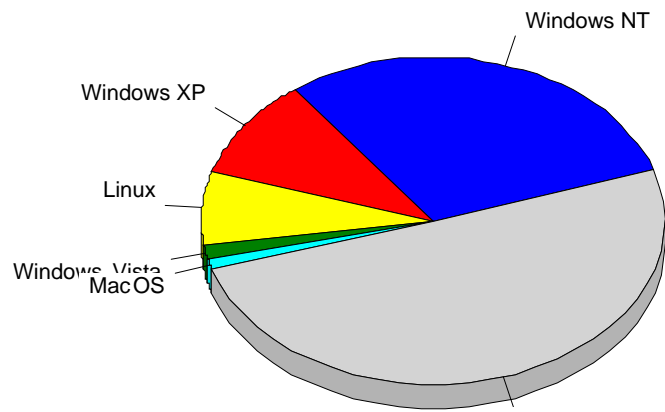

%
1		18,687	2,472	48.86%
2	Windows NT	11,532	1,522	30.08%
3	Windows XP	4,098	508	10.04%
4	Linux	3,841	370	7.31%
5	Windows Vista	205	71	1.40%
6	Mac OS	260	47	0.93%
7	Windows 2000	61	29	0.57%
8	Windows Server 2003	53	20	0.40%
9	Windows 95	19	5	0.10%
10	Windows ME	14	3	0.06%
11	Windows 3.x	9	3	0.06%
12	Sun OS	115	3	0.06%
13	Windows 98	4	2	0.04%
14	OS/2	1	1	0.02%
15	Windows Win32s	1	1	0.02%
16	Windows CE	3	1	0.02%