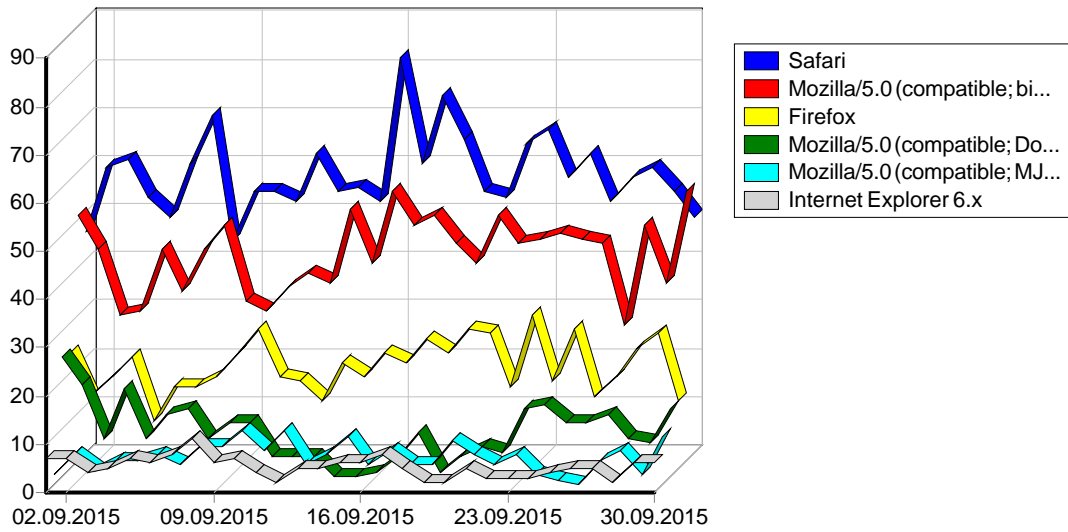

%
1	Safari	10,628	1,734	32.54%
2	Mozilla/5.0 (compatible; bingbot/2.0; +http://www.bing.com/bingbot.htm)	3,391	1,289	24.19%
3	Firefox	3,198	640	12.01%
4	Mozilla/5.0 (compatible; DotBot/1.1; http://www.opensiteexplorer.org/dotbot, help@moz.com)	335	270	5.07%
5	Mozilla/5.0 (compatible; MJ12bot/v1.4.5; http://www.majestic12.co.uk/bot.php?+)	8,829	167	3.13%
6	Internet Explorer 6.x	451	155	2.91%
7	Gecko	1,408	149	2.80%
8	Opera	730	130	2.44%
9	Mozilla/5.0 (compatible; SemrushBot/0.99~bl; +http://www.semrush.com/bot.html)	528	76	1.43%
10		394	69	1.29%
11	Internet Explorer 8.x	898	42	0.79%
12	Internet Explorer 5.x	62	41	0.77%
13	Internet Explorer 7.x	224	41	0.77%