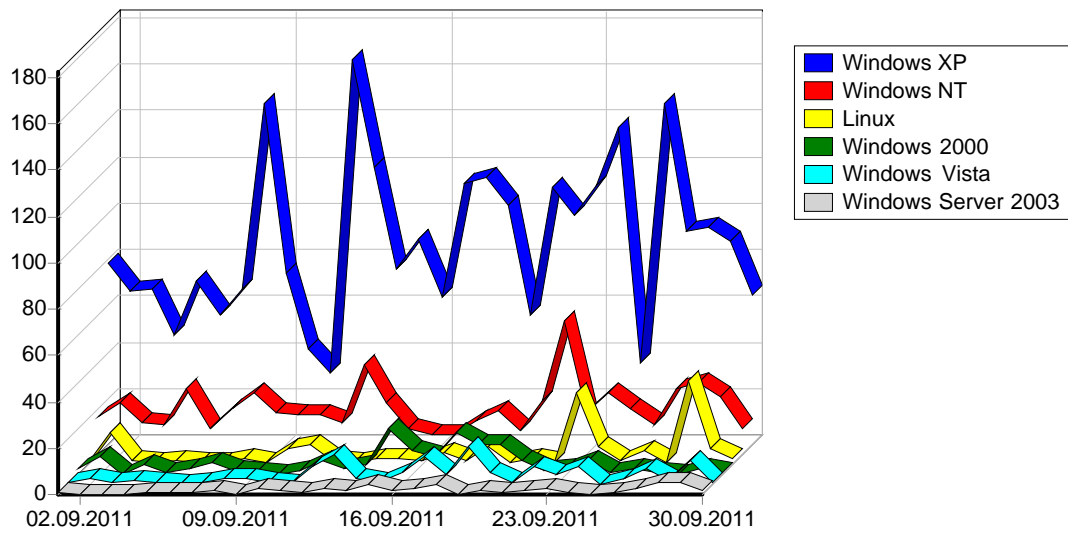

%
1	Windows XP	27,398	2,627	58.82%
2		5,483	627	14.04%
3	Windows NT	11,107	605	13.55%
4	Linux	903	167	3.74%
5	Windows 2000	248	150	3.36%
6	Windows Vista	1,513	127	2.84%
7	Windows Server 2003	232	55	1.23%
8	Windows ME	63	44	0.99%
9	Windows 98	41	28	0.63%
10	Mac OS	233	11	0.25%
11	Sun OS	283	10	0.22%
12	Windows 95	29	8	0.18%
13	Windows CE	11	3	0.07%
14	Windows 3.x	17	3	0.07%
15	Windows Win32s	1	1	0.02%
		47,562	4,466	100.00%