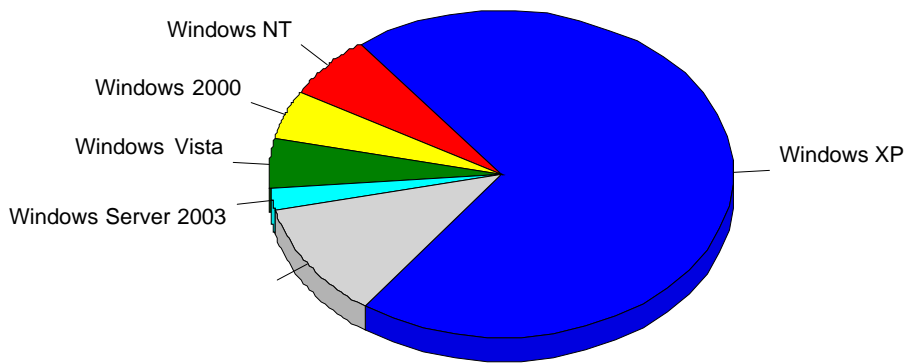

%
1	Windows XP	21,716	2,406	70.39%
2	Windows NT	5,579	212	6.20%
3		1,831	185	5.41%
4	Windows 2000	447	171	5.00%
5	Windows Vista	2,832	170	4.97%
6	Windows Server 2003	231	70	2.05%
7	Windows 98	407	67	1.96%
8	FreeBSD	575	41	1.20%
9	Mac OS	271	30	0.88%
10	Linux	107	28	0.82%
11	Windows ME	34	22	0.64%
12	Windows 95	24	7	0.20%
13	Windows 3.x	12	4	0.12%
14	Windows CE	7	3	0.09%
15	Sun OS	3	2	0.06%
		34,076	3,418	100.00%