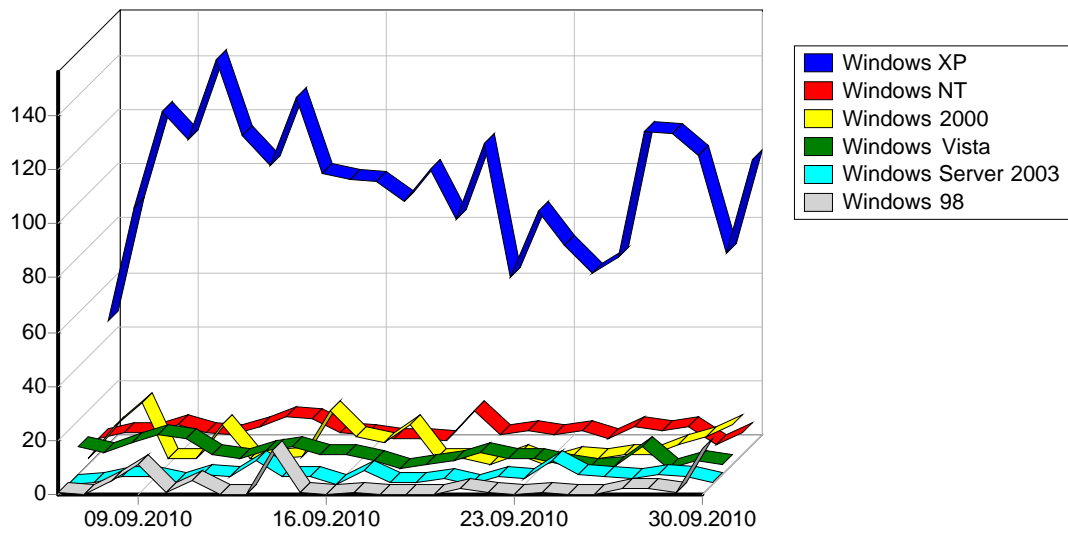

%
1	Windows XP	21,716	2,406	70.39%
2	Windows NT	5,579	212	6.20%
3		1,831	185	5.41%
4	Windows 2000	447	171	5.00%
5	Windows Vista	2,832	170	4.97%
6	Windows Server 2003	231	70	2.05%
7	Windows 98	407	67	1.96%
8	FreeBSD	575	41	1.20%
9	Mac OS	271	30	0.88%
10	Linux	107	28	0.82%
11	Windows ME	34	22	0.64%
12	Windows 95	24	7	0.20%
13	Windows 3.x	12	4	0.12%
14	Windows CE	7	3	0.09%
15	Sun OS	3	2	0.06%
		34,076	3,418	100.00%