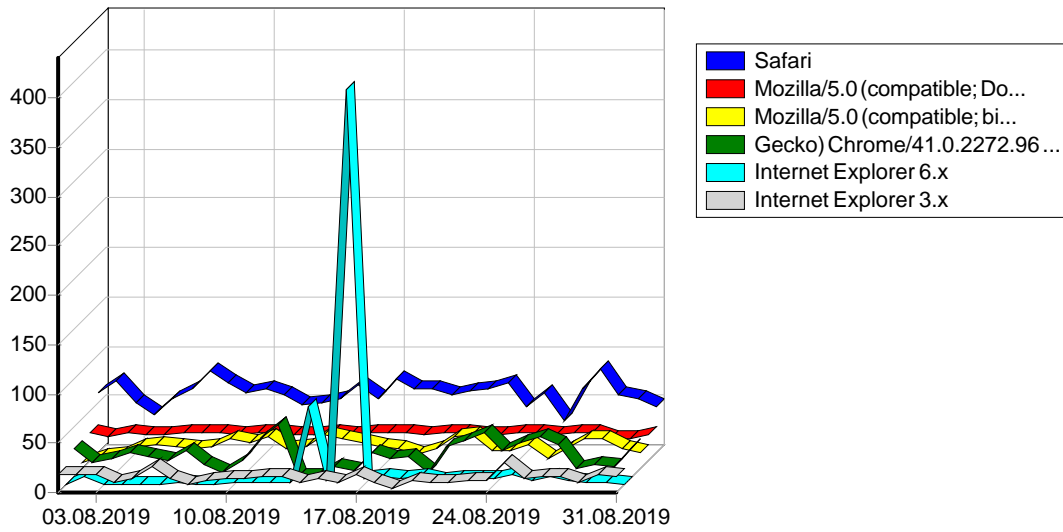

%
1	Safari	10,824	1,865	27.78%
2	Mozilla/5.0 (compatible; DotBot/1.1; http://www.opensiteexplorer.org/dotbot, help@moz.com)	1,619	846	12.60%
3	Mozilla/5.0 (compatible; bingbot/2.0; +http://www.bing.com/bingbot.htm)	852	705	10.50%
4	Gecko) Chrome/41.0.2272.96 Mobile Saf	1,036	668	9.95%
5	Internet Explorer 6.x	1,159	591	8.80%
6	Internet Explorer 3.x	457	457	6.81%
7	Firefox	2,195	300	4.47%
8	Mozilla/5.0 (compatible; MJ12bot/v1.4.8; http://mj12bot.com/)	14,295	145	2.16%
9	Go-http-client/1.1	102	92	1.37%
10	Opera	268	77	1.15%
11	facebookexternalhit/1.1 (+http://www.facebook.com/externalhit_uatext.php)	80	74	1.10%
12	Internet Explorer 5.x	137	69	1.03%
13	Internet Explorer 1.x	84	41	0.61%