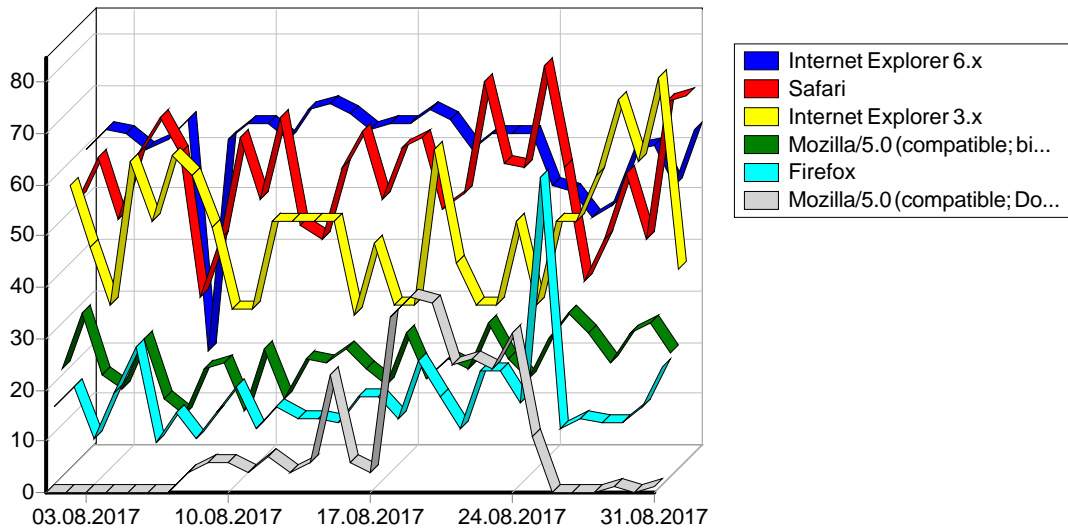

%
1	Internet Explorer 6.x	4,264	1,839	21.18%
2	Safari	12,871	1,727	19.89%
3	Internet Explorer 3.x	1,442	1,441	16.60%
4	Mozilla/5.0 (compatible; bingbot/2.0; +http://www.bing.com/bingbot.htm)	1,250	703	8.10%
5	Firefox	2,687	521	6.00%
6	Mozilla/5.0 (compatible; DotBot/1.1; http://www.opensiteexplorer.org/dotbot, help@moz.com)	1,627	298	3.43%
7	Mozilla/5.0 (compatible; SemrushBot/1.2~bl; +http://www.semrush.com/bot.html)	5,577	285	3.28%
8	Gecko)	132	130	1.50%
9	Opera	725	116	1.34%
10	Gecko) Version/10.0 Mobile/14D27 Safa	145	110	1.27%
11	Gecko) Version/10.3 Mobile/14E277 Safa	108	108	1.24%
12	Mozilla/5.0 (compatible; MJ12bot/v1.4.7; http://mj12bot.com/)	10,400	90	1.04%
13	OdklBot/1.0 (share@odnoklassniki.ru)	86	84	0.97%