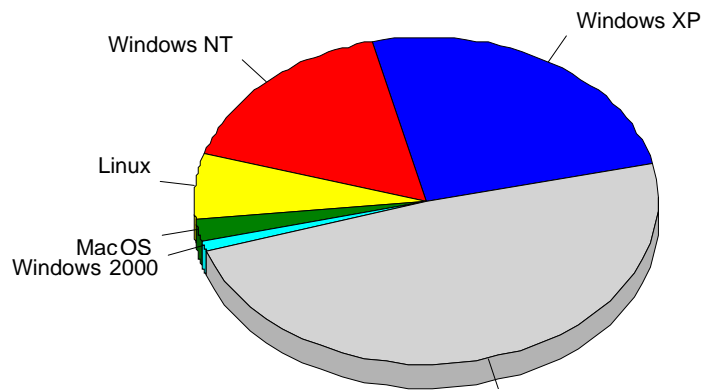

%
1		27,338	3,868	47.61%
2	Windows XP	5,357	2,046	25.18%
3	Windows NT	11,580	1,338	16.47%
4	Linux	5,610	533	6.56%
5	Mac OS	387	180	2.22%
6	Windows 2000	117	76	0.94%
7	Windows Vista	77	41	0.50%
8	Windows Server 2003	71	27	0.33%
9	Windows ME	20	10	0.12%
10	Windows 95	5	3	0.04%
11	Windows 98	2	2	0.02%
12	Windows CE	2	1	0.01%
13	Windows 3.x	3	0	0.00%
		50,569	8,125	100.00%