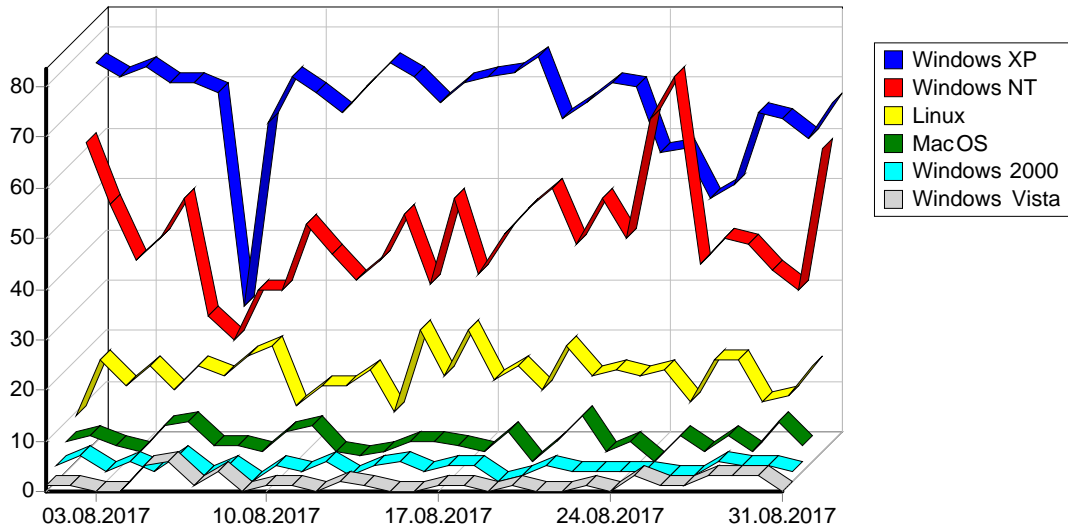

%
1		27,338	3,868	47.61%
2	Windows XP	5,357	2,046	25.18%
3	Windows NT	11,580	1,338	16.47%
4	Linux	5,610	533	6.56%
5	Mac OS	387	180	2.22%
6	Windows 2000	117	76	0.94%
7	Windows Vista	77	41	0.50%
8	Windows Server 2003	71	27	0.33%
9	Windows ME	20	10	0.12%
10	Windows 95	5	3	0.04%
11	Windows 98	2	2	0.02%
12	Windows CE	2	1	0.01%
13	Windows 3.x	3	0	0.00%
		50,569	8,125	100.00%