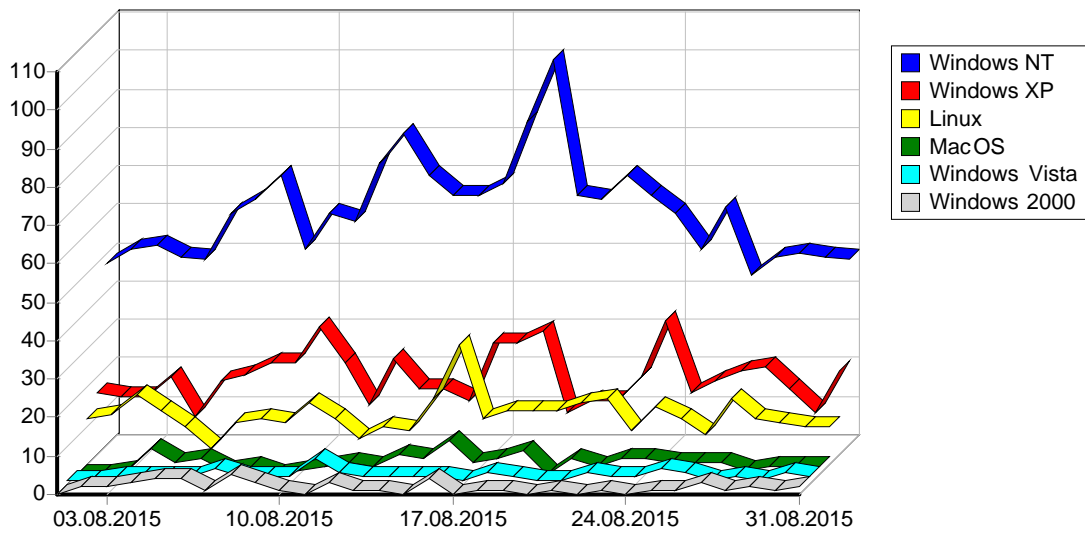

%
1		24,510	2,768	46.63%
2	Windows NT	12,930	1,893	31.89%
3	Windows XP	4,674	621	10.46%
4	Linux	3,121	398	6.70%
5	Mac OS	209	87	1.47%
6	Windows Vista	178	69	1.16%
7	Windows 2000	134	49	0.83%
8	Windows Server 2003	95	27	0.45%
9	Windows ME	26	6	0.10%
10	Windows 95	24	5	0.08%
11	Windows Win32s	4	4	0.07%
12	Windows CE	20	3	0.05%
13	Sun OS	17	2	0.03%
14	Windows 3.x	10	2	0.03%
15	Windows 98	11	2	0.03%
		45,963	5,936	100.00%