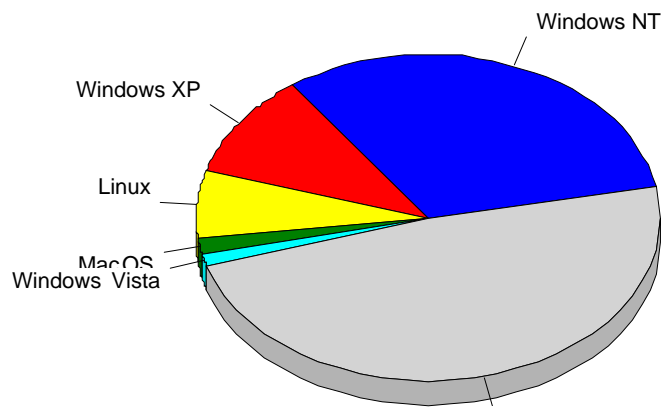

%
1		24,510	2,768	46.63%
2	Windows NT	12,930	1,893	31.89%
3	Windows XP	4,674	621	10.46%
4	Linux	3,121	398	6.70%
5	Mac OS	209	87	1.47%
6	Windows Vista	178	69	1.16%
7	Windows 2000	134	49	0.83%
8	Windows Server 2003	95	27	0.45%
9	Windows ME	26	6	0.10%
10	Windows 95	24	5	0.08%
11	Windows Win32s	4	4	0.07%
12	Windows CE	20	3	0.05%
13	Sun OS	17	2	0.03%
14	Windows 3.x	10	2	0.03%
15	Windows 98	11	2	0.03%
		45,963	5,936	100.00%