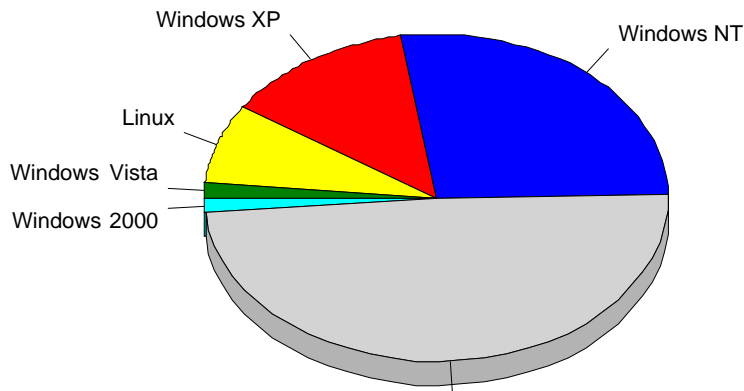

%
1		31,434	2,778	46.54%
2	Windows NT	14,406	1,622	27.17%
3	Windows XP	4,700	794	13.30%
4	Linux	2,051	465	7.79%
5	Windows Vista	209	94	1.57%
6	Windows 2000	175	87	1.46%
7	Mac OS	177	62	1.04%
8	Windows 95	74	22	0.37%
9	Windows 98	48	15	0.25%
10	Windows Server 2003	46	14	0.23%
11	Windows ME	15	4	0.07%
12	Windows 3.x	18	4	0.07%
13	Windows CE	33	4	0.07%
14	Windows Win32s	6	1	0.02%
15	FreeBSD	1	1	0.02%
16	Sun OS	16	1	0.02%