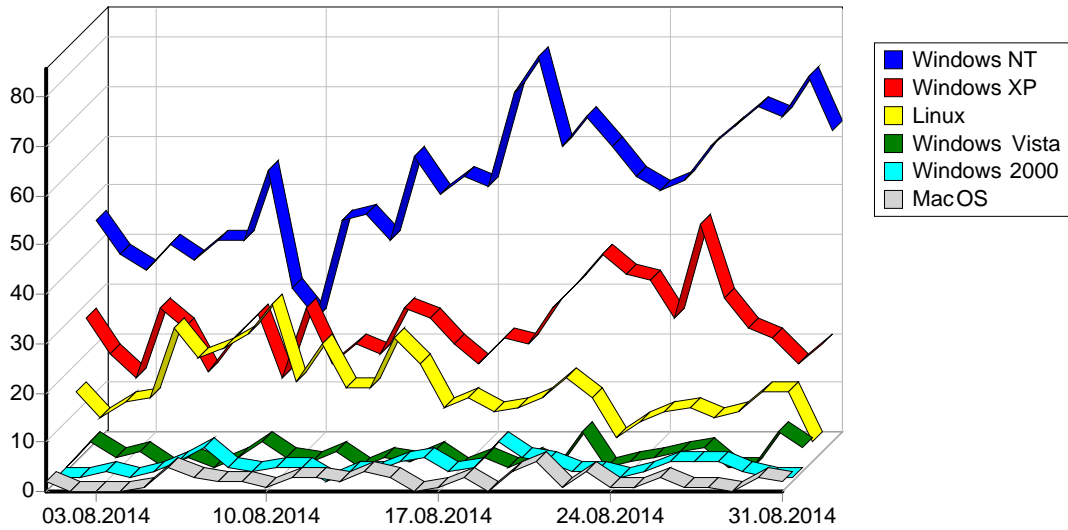

%
1		31,434	2,778	46.54%
2	Windows NT	14,406	1,622	27.17%
3	Windows XP	4,700	794	13.30%
4	Linux	2,051	465	7.79%
5	Windows Vista	209	94	1.57%
6	Windows 2000	175	87	1.46%
7	Mac OS	177	62	1.04%
8	Windows 95	74	22	0.37%
9	Windows 98	48	15	0.25%
10	Windows Server 2003	46	14	0.23%
11	Windows ME	15	4	0.07%
12	Windows 3.x	18	4	0.07%
13	Windows CE	33	4	0.07%
14	Windows Win32s	6	1	0.02%
15	FreeBSD	1	1	0.02%
16	Sun OS	16	1	0.02%