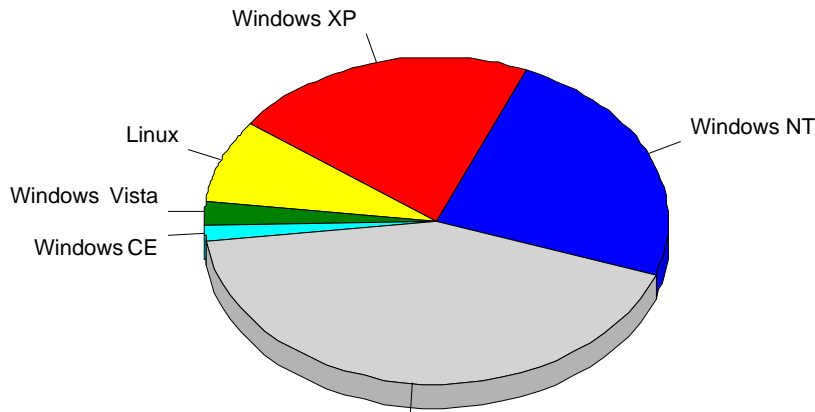

%
1		11,667	1,621	39.33%
2	Windows NT	11,340	984	23.87%
3	Windows XP	9,370	874	21.20%
4	Linux	985	340	8.25%
5	Windows Vista	602	97	2.35%
6	Windows CE	253	69	1.67%
7	Mac OS	213	64	1.55%
8	Windows Server 2003	402	36	0.87%
9	Windows 2000	51	23	0.56%
10	Windows ME	6	5	0.12%
11	Windows 95	7	3	0.07%
12	Windows 98	12	3	0.07%
13	OS/2	2	2	0.05%
14	Windows 3.x	3	1	0.02%
		34,913	4,122	100.00%