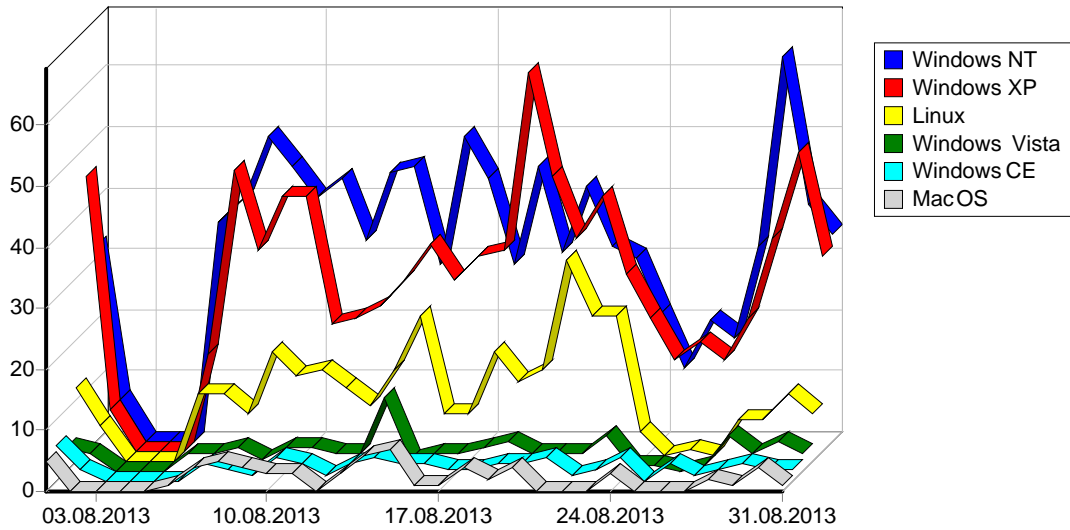

%
1		11,667	1,621	39.33%
2	Windows NT	11,340	984	23.87%
3	Windows XP	9,370	874	21.20%
4	Linux	985	340	8.25%
5	Windows Vista	602	97	2.35%
6	Windows CE	253	69	1.67%
7	Mac OS	213	64	1.55%
8	Windows Server 2003	402	36	0.87%
9	Windows 2000	51	23	0.56%
10	Windows ME	6	5	0.12%
11	Windows 95	7	3	0.07%
12	Windows 98	12	3	0.07%
13	OS/2	2	2	0.05%
14	Windows 3.x	3	1	0.02%
		34,913	4,122	100.00%