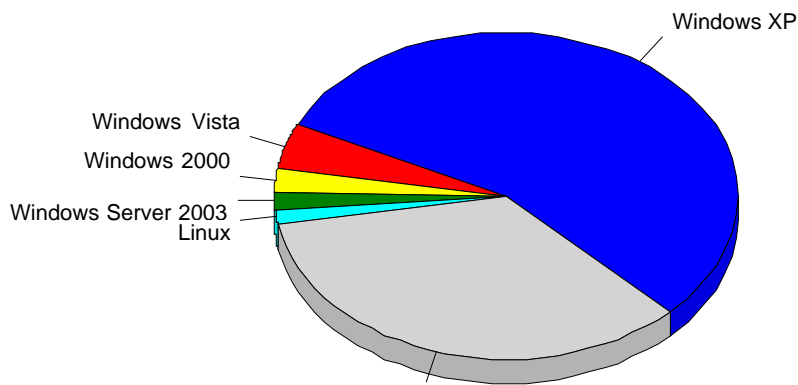

%
1	Windows XP	22,890	889	55.32%
2		3,994	496	30.86%
3	Windows Vista	2,209	73	4.54%
4	Windows 2000	226	36	2.24%
5	Windows Server 2003	223	28	1.74%
6	Linux	53	24	1.49%
7	Windows NT	130	19	1.18%
8	Windows ME	28	18	1.12%
9	Windows 98	29	11	0.68%
10	Mac OS	339	6	0.37%
11	FreeBSD	44	2	0.12%
12	Windows CE	31	2	0.12%
13	Windows 95	4	2	0.12%
14	Windows Win32s	1	1	0.06%
		30,201	1,607	100.00%