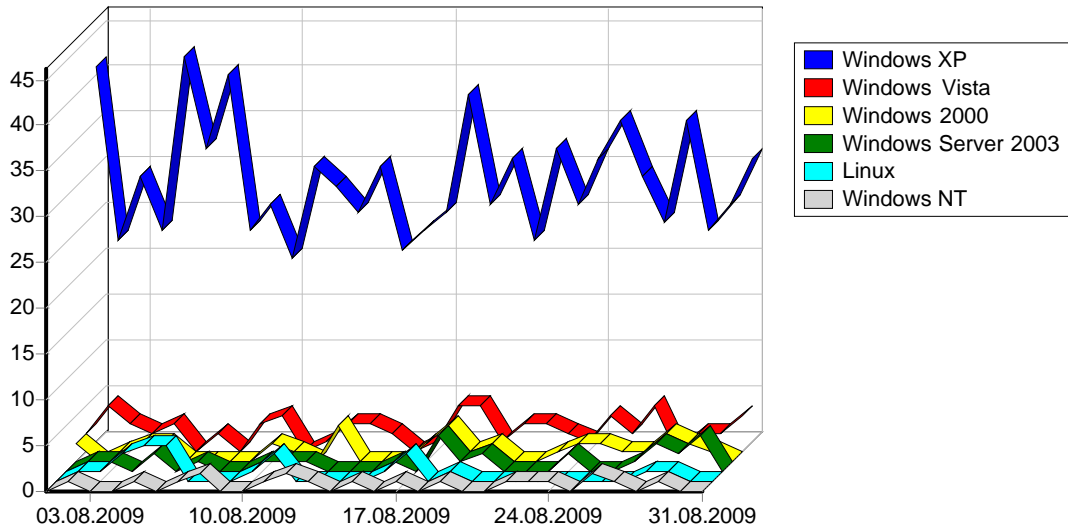

%
1	Windows XP	22,890	889	55.32%
2		3,994	496	30.86%
3	Windows Vista	2,209	73	4.54%
4	Windows 2000	226	36	2.24%
5	Windows Server 2003	223	28	1.74%
6	Linux	53	24	1.49%
7	Windows NT	130	19	1.18%
8	Windows ME	28	18	1.12%
9	Windows 98	29	11	0.68%
10	Mac OS	339	6	0.37%
11	FreeBSD	44	2	0.12%
12	Windows CE	31	2	0.12%
13	Windows 95	4	2	0.12%
14	Windows Win32s	1	1	0.06%
		30,201	1,607	100.00%