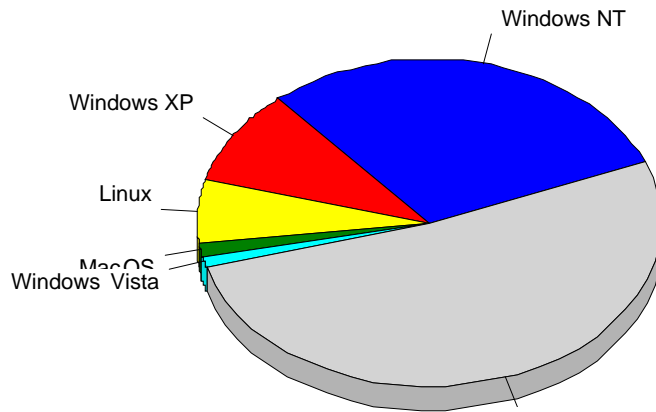

%
1		16,042	1,799	50.07%
2	Windows NT	6,323	1,086	30.23%
3	Windows XP	2,170	339	9.44%
4	Linux	1,538	224	6.23%
5	Mac OS	294	46	1.28%
6	Windows Vista	107	43	1.20%
7	Windows 2000	54	30	0.83%
8	Windows Server 2003	33	12	0.33%
9	Windows 95	4	3	0.08%
10	Windows CE	8	3	0.08%
11	Sun OS	22	2	0.06%
12	Windows 98	6	2	0.06%
13	Windows ME	6	2	0.06%
14	Windows Win32s	3	1	0.03%
15	Windows 3.x	1	1	0.03%
		26,611	3,593	100.00%