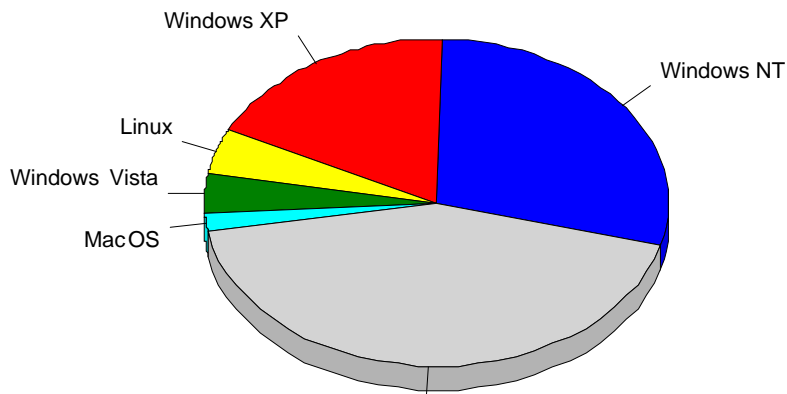

%
1		12,627	2,300	40.71%
2	Windows NT	12,337	1,625	28.76%
3	Windows XP	6,279	1,019	18.04%
4	Linux	1,843	260	4.60%
5	Windows Vista	743	219	3.88%
6	Mac OS	177	104	1.84%
7	Windows Server 2003	3,551	49	0.87%
8	Windows 2000	2,118	38	0.67%
9	Windows 98	1,978	10	0.18%
10	Windows 95	30	9	0.16%
11	Windows ME	19	6	0.11%
12	Sun OS	94	4	0.07%
13	Windows 3.x	11	4	0.07%
14	FreeBSD	1	1	0.02%
15	OS/2	1	1	0.02%
16	Windows CE	3	1	0.02%