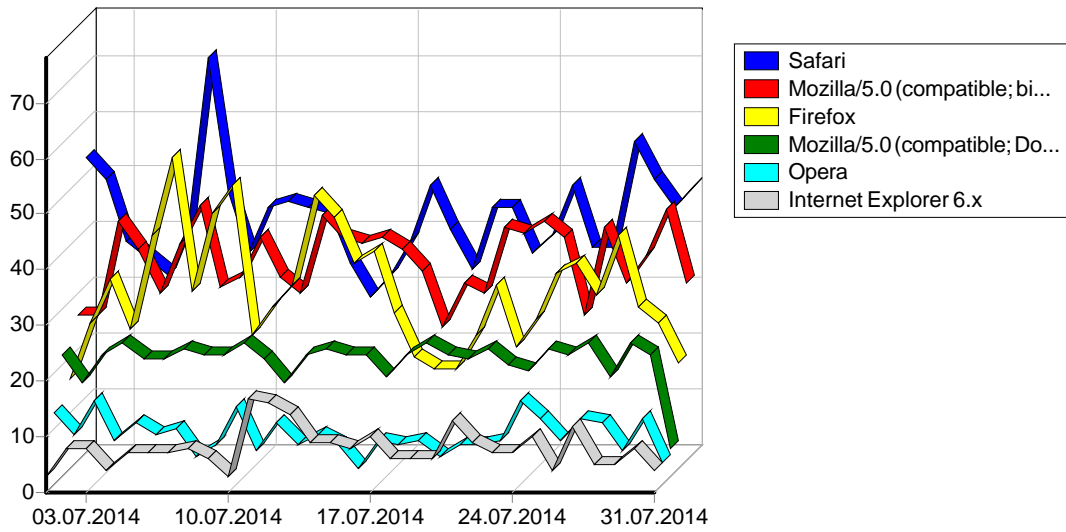

%
1	Safari	9,935	1,313	22.77%
2	Mozilla/5.0 (compatible; bingbot/2.0; +http://www.bing.com/bingbot.htm)	2,045	1,116	19.35%
3	Firefox	4,417	993	17.22%
4	Mozilla/5.0 (compatible; DotBot/1.1; http://www.opensiteexplorer.org/dotbot, help@moz.com)	1,354	652	11.31%
5	Opera	2,152	274	4.75%
6	Internet Explorer 6.x	4,767	246	4.27%
7	Internet Explorer 9.x	933	200	3.47%
8	Internet Explorer 8.x	600	118	2.05%
9	Mozilla/5.0 (compatible; MJ12bot/v1.4.5; http://www.majestic12.co.uk/bot.php?+)	813	111	1.93%
10	Internet Explorer 7.x	1,105	84	1.46%
11		155	64	1.11%
12	Gecko	716	52	0.90%
13	Internet Explorer 1.x	236	46	0.80%