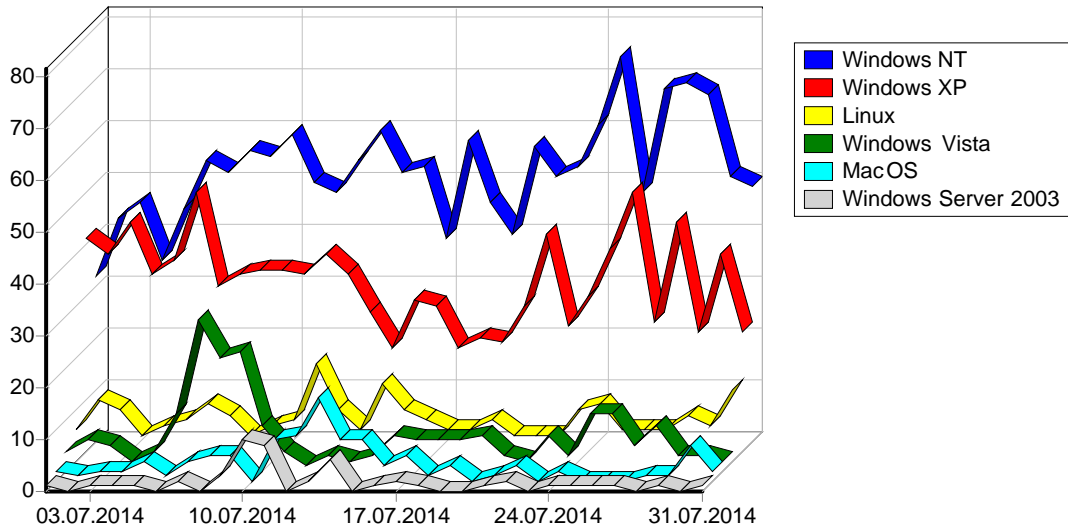

%
1		12,627	2,300	40.71%
2	Windows NT	12,337	1,625	28.76%
3	Windows XP	6,279	1,019	18.04%
4	Linux	1,843	260	4.60%
5	Windows Vista	743	219	3.88%
6	Mac OS	177	104	1.84%
7	Windows Server 2003	3,551	49	0.87%
8	Windows 2000	2,118	38	0.67%
9	Windows 98	1,978	10	0.18%
10	Windows 95	30	9	0.16%
11	Windows ME	19	6	0.11%
12	Sun OS	94	4	0.07%
13	Windows 3.x	11	4	0.07%
14	FreeBSD	1	1	0.02%
15	OS/2	1	1	0.02%
16	Windows CE	3	1	0.02%