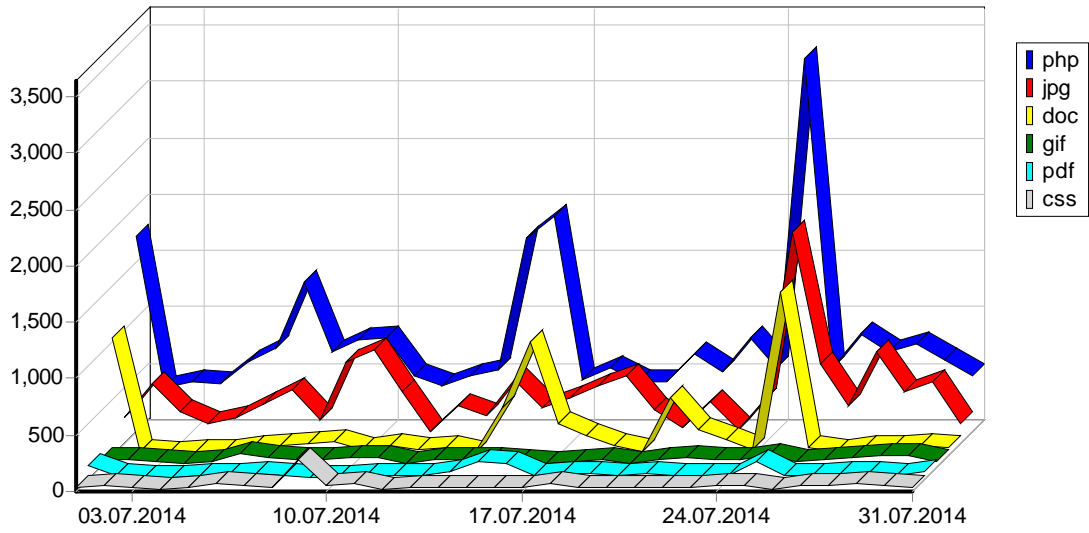

( )
1	php	25,515	0	739,219
2	jpg	13,856	26	497,948
3	doc	6,652	19	248,448
4	gif	2,178	0	1,180
5	pdf	1,627	69	466,658
6	css	1,551	0	3,944
7	js	572	0	1,410
8	html	14	0	10
9		3	0	40
		51,968	114	1,958,862