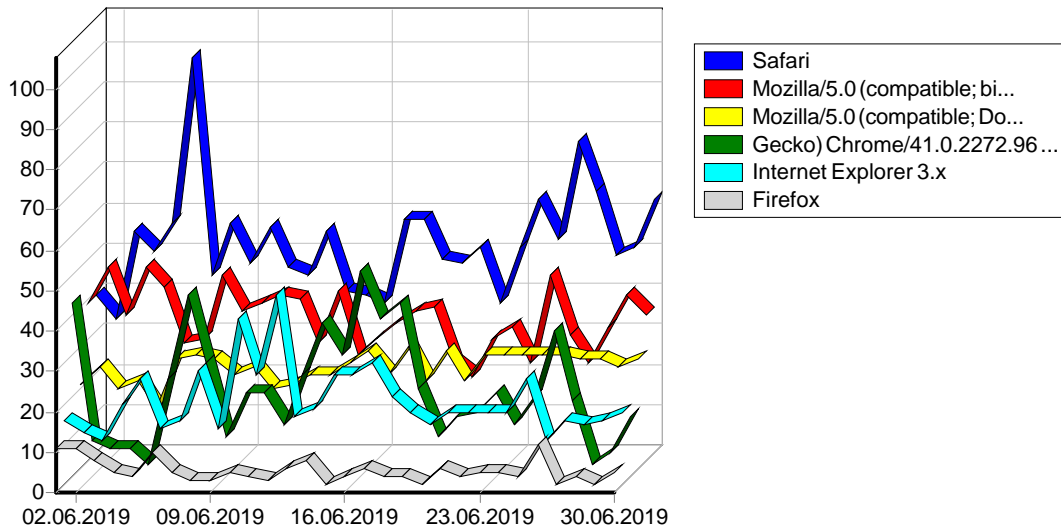

%
1	Safari	9,481	1,568	26.33%
2	Mozilla/5.0 (compatible; bingbot/2.0; +http://www.bing.com/bingbot.htm)	1,349	1,055	17.72%
3	Mozilla/5.0 (compatible; DotBot/1.1; http://www.opensiteexplorer.org/dotbot, help@moz.com)	2,166	747	12.54%
4	Gecko) Chrome/41.0.2272.96 Mobile Saf	999	653	10.97%
5	Internet Explorer 3.x	622	622	10.45%
6	Firefox	2,533	157	2.64%
7	Mozilla/5.0 (compatible; MJ12bot/v1.4.8; http://mj12bot.com/)	5,231	131	2.20%
8	Internet Explorer 6.x	286	87	1.46%
9	Opera	209	57	0.96%
10	Gecko) Version/12.0 Mobile/15E148 Sa	533	54	0.91%
11	Gecko)	49	49	0.82%
12	Netscape 5.x	96	43	0.72%
13	Gecko) Chrome/73.0.3683.103 YaBrowser/19.4.3.370 Yowser/2.	64	39	0.65%