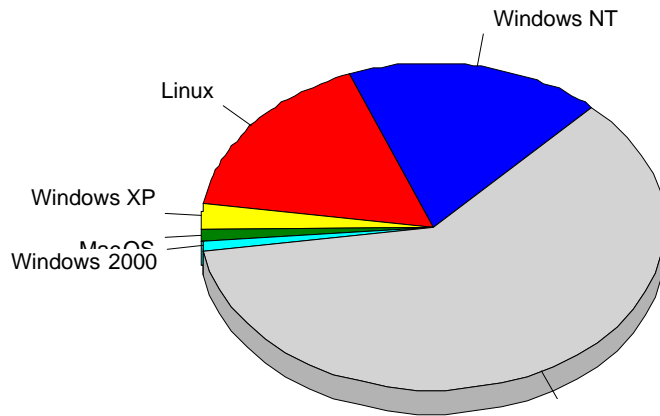

%
1		17,660	3,427	60.30%
2	Windows NT	6,162	1,015	17.86%
3	Linux	5,052	948	16.68%
4	Windows XP	580	149	2.62%
5	Mac OS	927	67	1.18%
6	Windows 2000	83	50	0.88%
7	Windows Vista	59	13	0.23%
8	Windows ME	24	7	0.12%
9	Windows 95	9	3	0.05%
10	Sun OS	10	1	0.02%
11	IRIX	1	1	0.02%
12	Windows 98	1	1	0.02%
13	Windows Server 2003	4	1	0.02%
		30,572	5,683	100.00%