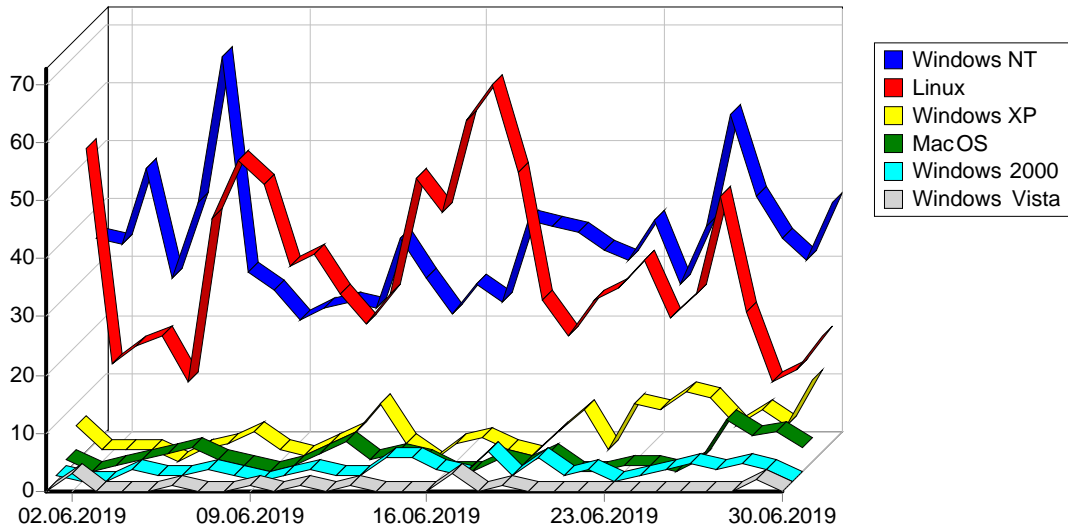

%
1		17,660	3,427	60.30%
2	Windows NT	6,162	1,015	17.86%
3	Linux	5,052	948	16.68%
4	Windows XP	580	149	2.62%
5	Mac OS	927	67	1.18%
6	Windows 2000	83	50	0.88%
7	Windows Vista	59	13	0.23%
8	Windows ME	24	7	0.12%
9	Windows 95	9	3	0.05%
10	Sun OS	10	1	0.02%
11	IRIX	1	1	0.02%
12	Windows 98	1	1	0.02%
13	Windows Server 2003	4	1	0.02%
		30,572	5,683	100.00%