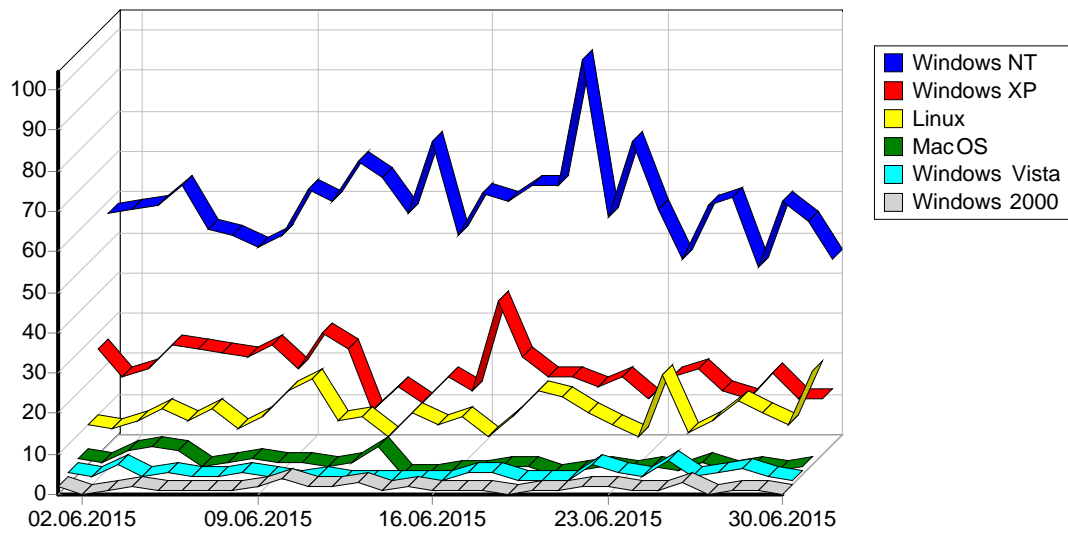

%
1		12,271	2,692	47.11%
2	Windows NT	13,952	1,792	31.36%
3	Windows XP	2,872	616	10.78%
4	Linux	3,424	381	6.67%
5	Mac OS	248	75	1.31%
6	Windows Vista	304	69	1.21%
7	Windows 2000	2,099	41	0.72%
8	Windows Server 2003	1,688	23	0.40%
9	Windows 95	36	11	0.19%
10	Windows 3.x	15	4	0.07%
11	Windows 98	8	3	0.05%
12	Windows ME	11	3	0.05%
13	Windows Win32s	4	2	0.04%
14	Sun OS	7	1	0.02%
15	Windows CE	7	1	0.02%
		36,946	5,714	100.00%