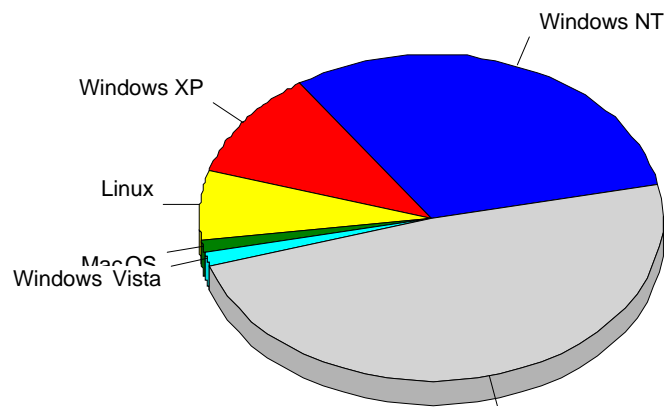

%
1		12,271	2,692	47.11%
2	Windows NT	13,952	1,792	31.36%
3	Windows XP	2,872	616	10.78%
4	Linux	3,424	381	6.67%
5	Mac OS	248	75	1.31%
6	Windows Vista	304	69	1.21%
7	Windows 2000	2,099	41	0.72%
8	Windows Server 2003	1,688	23	0.40%
9	Windows 95	36	11	0.19%
10	Windows 3.x	15	4	0.07%
11	Windows 98	8	3	0.05%
12	Windows ME	11	3	0.05%
13	Windows Win32s	4	2	0.04%
14	Sun OS	7	1	0.02%
15	Windows CE	7	1	0.02%
		36,946	5,714	100.00%