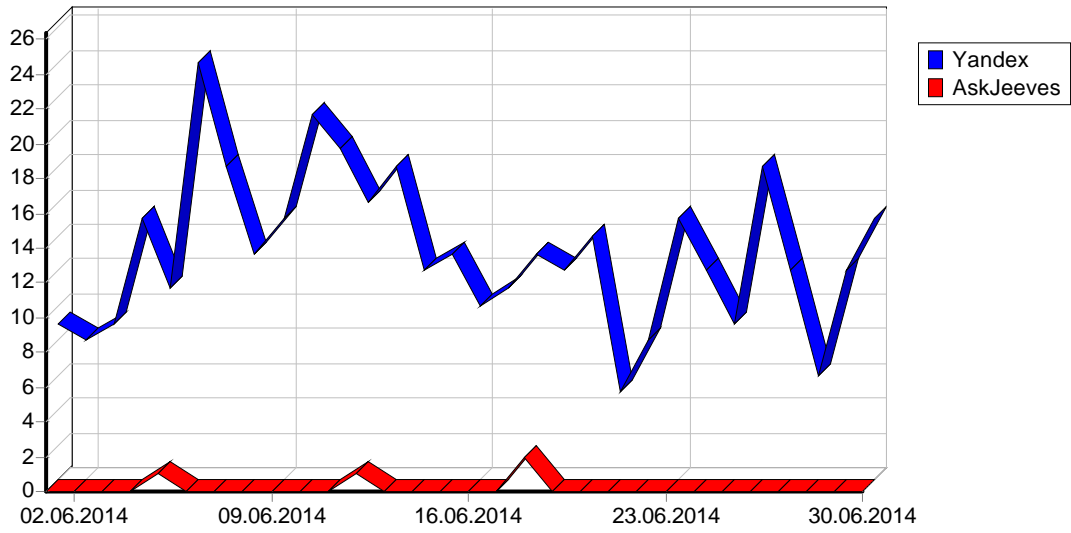

1	Yandex	393
2	AskJeeves	4
		397