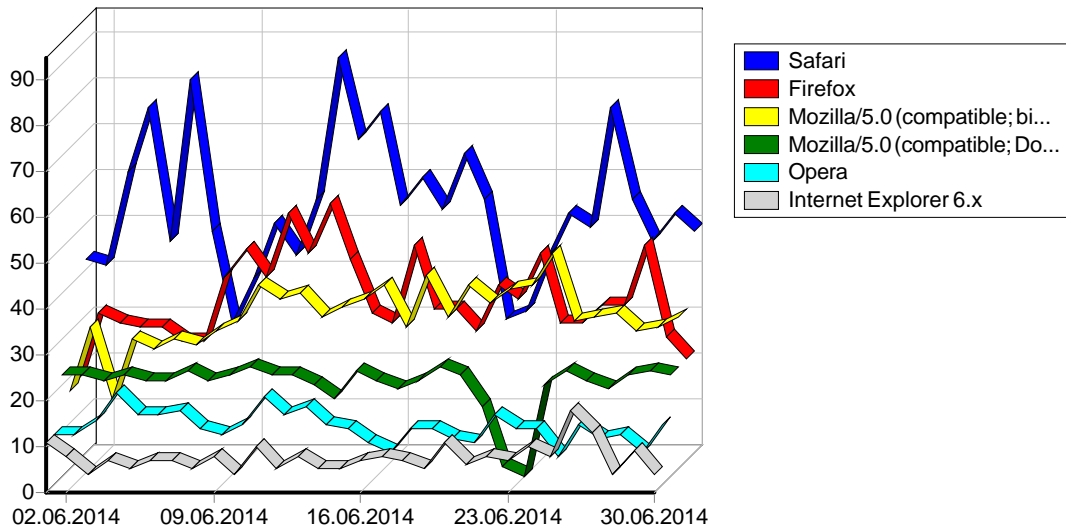

%
1	Safari	10,423	1,603	26.74%
2	Firefox	5,852	1,060	17.68%
3	Mozilla/5.0 (compatible; bingbot/2.0; +http://www.bing.com/bingbot.htm)	4,102	995	16.60%
4	Mozilla/5.0 (compatible; DotBot/1.1; http://www.opensiteexplorer.org/dotbot, help@moz.com)	1,244	597	9.96%
5	Opera	3,692	372	6.21%
6	Internet Explorer 6.x	4,645	224	3.74%
7	Internet Explorer 8.x	697	166	2.77%
8	Internet Explorer 9.x	490	154	2.57%
9	Mozilla/5.0 (compatible; MJ12bot/v1.4.5; http://www.majestic12.co.uk/bot.php?+)	3,869	135	2.25%
10	Internet Explorer 7.x	233	85	1.42%
11		236	74	1.23%
12	Gecko	1,082	59	0.98%
13	Internet Explorer 1.x	226	52	0.87%