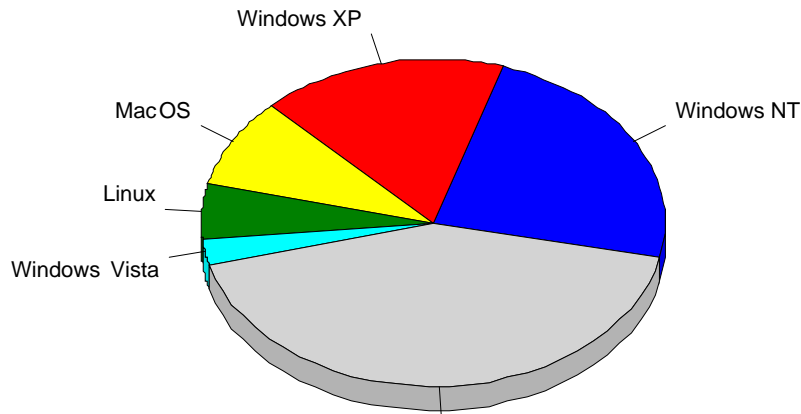

%
1		17,928	2,387	40.52%
2	Windows NT	12,448	1,380	23.43%
3	Windows XP	7,005	1,010	17.14%
4	Mac OS	680	521	8.84%
5	Linux	2,580	331	5.62%
6	Windows Vista	401	147	2.50%
7	Windows Server 2003	5,478	35	0.59%
8	Windows 2000	115	31	0.53%
9	Windows 95	55	16	0.27%
10	Windows ME	33	9	0.15%
11	Windows 98	42	9	0.15%
12	FreeBSD	7	7	0.12%
13	Windows 3.x	19	4	0.07%
14	Windows Win32s	8	3	0.05%
15	Windows CE	6	1	0.02%
		46,805	5,891	100.00%