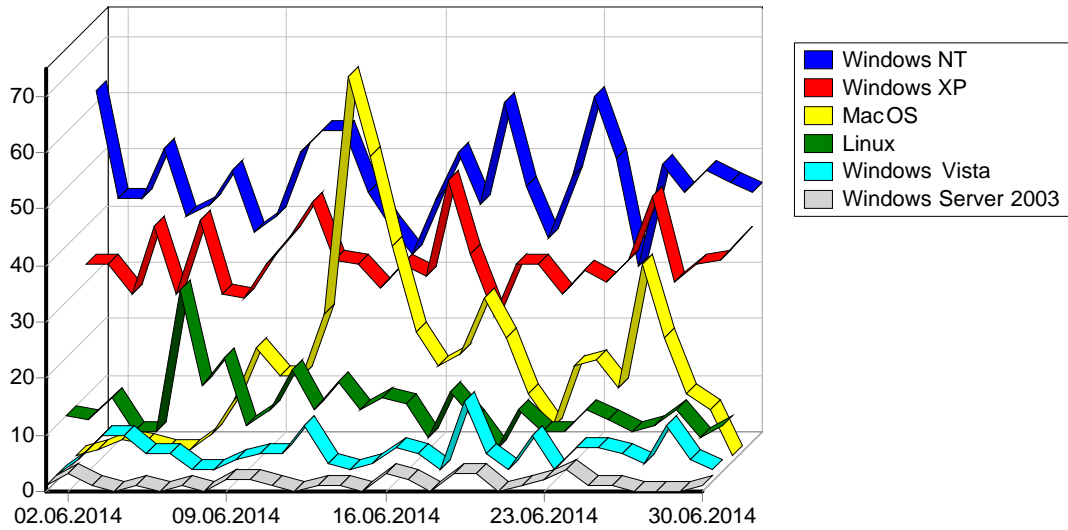

%
1		17,928	2,387	40.52%
2	Windows NT	12,448	1,380	23.43%
3	Windows XP	7,005	1,010	17.14%
4	Mac OS	680	521	8.84%
5	Linux	2,580	331	5.62%
6	Windows Vista	401	147	2.50%
7	Windows Server 2003	5,478	35	0.59%
8	Windows 2000	115	31	0.53%
9	Windows 95	55	16	0.27%
10	Windows ME	33	9	0.15%
11	Windows 98	42	9	0.15%
12	FreeBSD	7	7	0.12%
13	Windows 3.x	19	4	0.07%
14	Windows Win32s	8	3	0.05%
15	Windows CE	6	1	0.02%
		46,805	5,891	100.00%