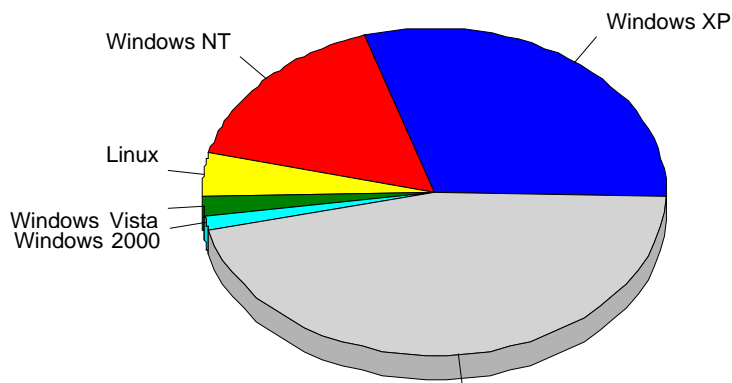

%
1		9,872	1,498	42.08%
2	Windows XP	18,448	1,081	30.37%
3	Windows NT	13,425	580	16.29%
4	Linux	972	156	4.38%
5	Windows Vista	505	65	1.83%
6	Windows 2000	174	52	1.46%
7	Mac OS	603	45	1.26%
8	Windows Server 2003	116	39	1.10%
9	Windows ME	53	21	0.59%
10	Windows 95	35	12	0.34%
11	Windows 98	8	4	0.11%
12	Windows 3.x	11	3	0.08%
13	Sun OS	58	2	0.06%
14	Windows Win32s	1	1	0.03%
15	Windows CE	6	1	0.03%
		44,287	3,560	100.00%