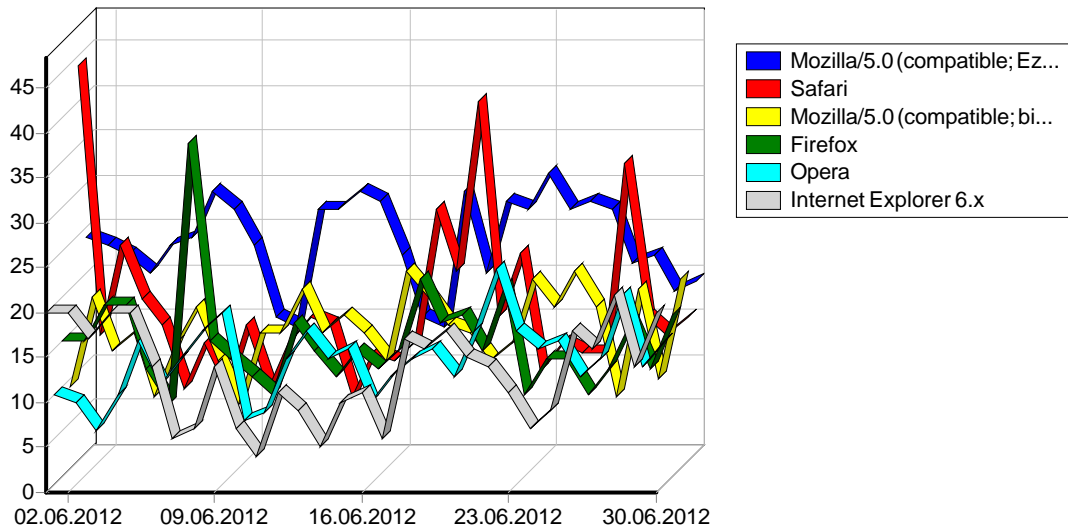

%
1	Mozilla/5.0 (compatible; Ezooms/1.0; ezooms.bot@gmail.com)	1,745	703	19.23%
2	Safari	8,575	508	13.89%
3	Mozilla/5.0 (compatible; bingbot/2.0; +http://www.bing.com/bingbot.htm)	756	460	12.58%
4	Firefox	6,210	450	12.31%
5	Opera	6,769	414	11.32%
6	Internet Explorer 6.x	4,536	398	10.89%
7	Internet Explorer 8.x	5,181	175	4.79%
8	Internet Explorer 7.x	1,233	125	3.42%
9	Internet Explorer 9.x	2,293	90	2.46%
10	Mozilla/5.0 (compatible; Mail.RU/2.0)	3,378	42	1.15%
11	Mozilla/5.0 (compatible; MJ12bot/v1.4.3; http://www.majestic12.co.uk/bot.php?+)	232	27	0.74%
12	Internet Explorer 5.x	80	25	0.68%
13		24	23	0.63%
14	Microsoft Office Protocol Discovery	24	21	0.57%