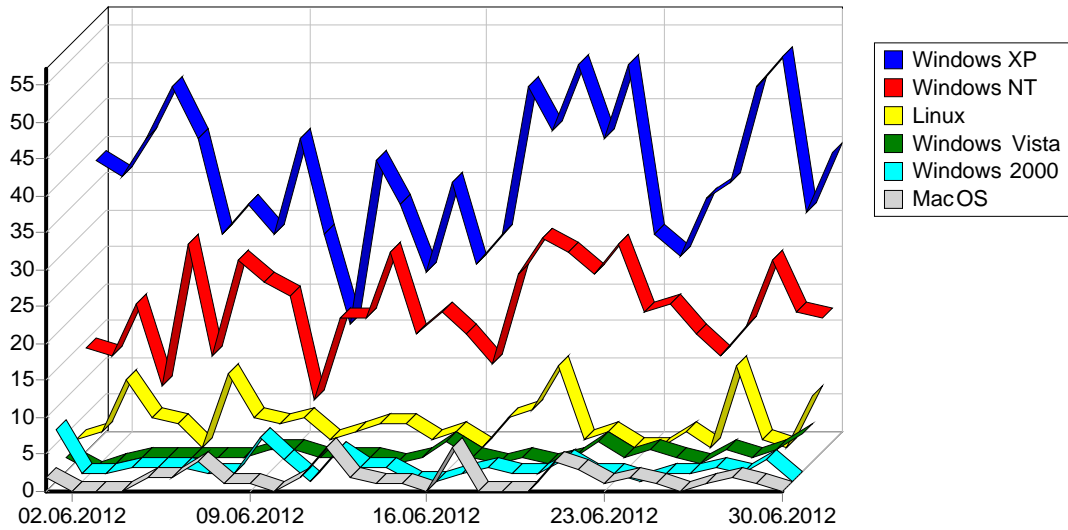

%
1		9,872	1,498	42.08%
2	Windows XP	18,448	1,081	30.37%
3	Windows NT	13,425	580	16.29%
4	Linux	972	156	4.38%
5	Windows Vista	505	65	1.83%
6	Windows 2000	174	52	1.46%
7	Mac OS	603	45	1.26%
8	Windows Server 2003	116	39	1.10%
9	Windows ME	53	21	0.59%
10	Windows 95	35	12	0.34%
11	Windows 98	8	4	0.11%
12	Windows 3.x	11	3	0.08%
13	Sun OS	58	2	0.06%
14	Windows Win32s	1	1	0.03%
15	Windows CE	6	1	0.03%
		44,287	3,560	100.00%