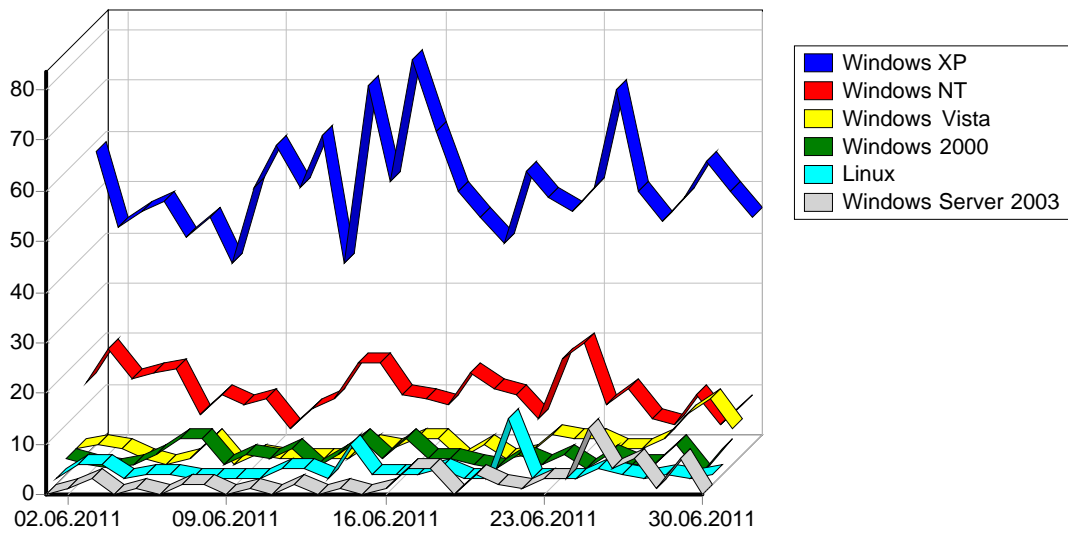

%
1	Windows XP	25,295	1,535	48.13%
2		7,931	800	25.09%
3	Windows NT	8,682	371	11.63%
4	Windows Vista	3,653	105	3.29%
5	Windows 2000	292	101	3.17%
6	Linux	287	71	2.23%
7	Windows Server 2003	259	70	2.20%
8	Windows 98	91	35	1.10%
9	FreeBSD	112	28	0.88%
10	Windows ME	59	25	0.78%
11	Windows 95	69	25	0.78%
12	Mac OS	93	15	0.47%
13	Windows Win32s	3	3	0.09%
14	Windows CE	16	3	0.09%
15	Sun OS	2	2	0.06%
16	Windows 3.x	6	0	0.00%