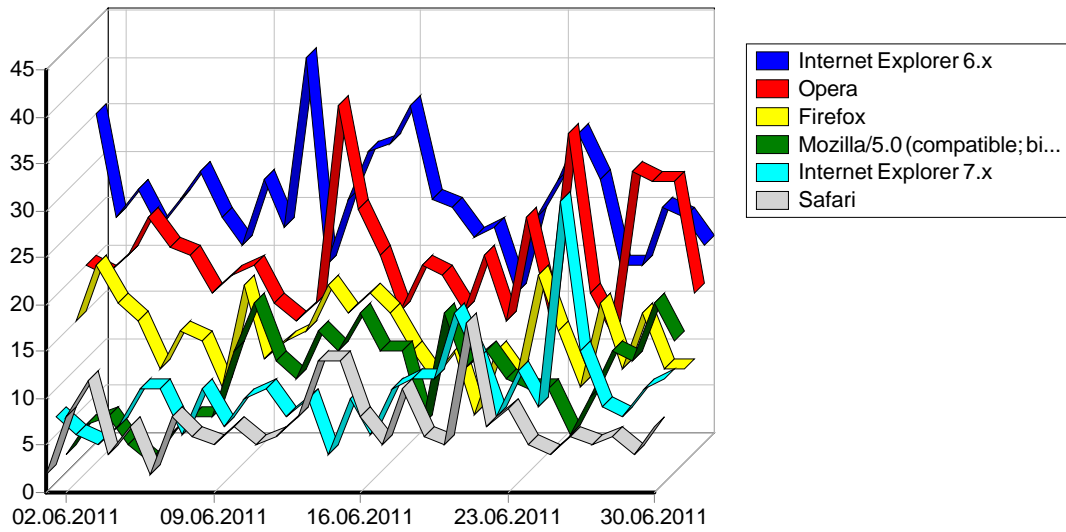

%
1	Internet Explorer 6.x	5,317	778	22.27%
2	Opera	7,895	627	17.95%
3	Firefox	9,090	403	11.53%
4	Mozilla/5.0 (compatible; bingbot/2.0; +http://www.bing.com/bingbot.htm)	556	300	8.59%
5	Internet Explorer 7.x	2,954	285	8.16%
6	Safari	5,402	214	6.12%
7	Internet Explorer 8.x	7,290	200	5.72%
8	Mozilla/5.0 (compatible; Ezooms/1.0; ezooms.bot@gmail.com)	395	191	5.47%
9	Internet Explorer 5.x	196	109	3.12%
10	Mozilla/5.0 (compatible; discobot/1.1; +http://discoveryengine.com/discobot.html)	355	93	2.66%
11	Mozilla/5.0 (compatible; MJ12bot/v1.3.3; http://www.majestic12.co.uk/bot.php?+)	204	33	0.94%
12	searchsite.akvadorallsite	29	29	0.83%
13	Netscape 4.x	35	26	0.74%
14	Internet Explorer 9.x	1,374	24	0.69%