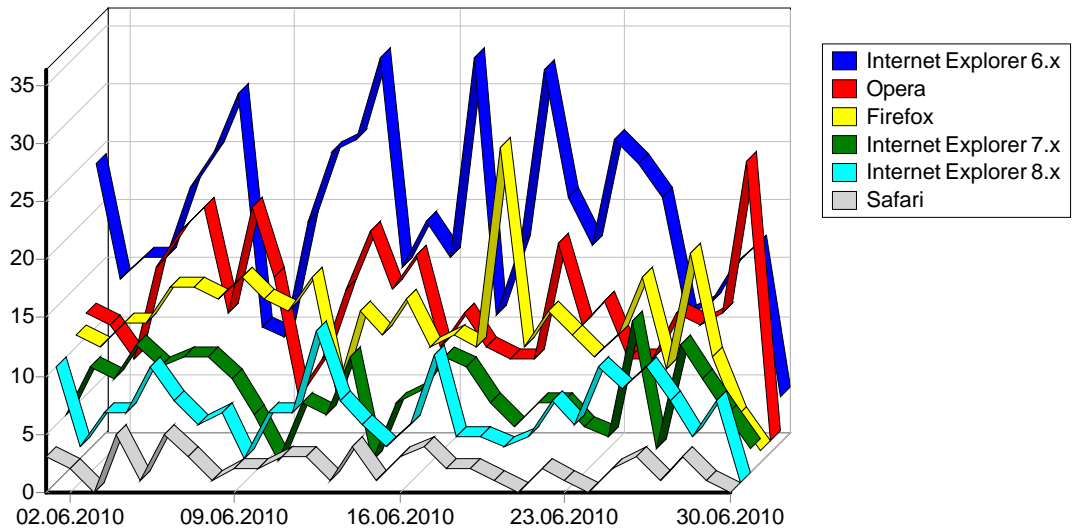

%
1	Internet Explorer 6.x	8,475	580	29.00%
2	Opera	6,823	377	18.85%
3	Firefox	6,359	360	18.00%
4	Internet Explorer 7.x	3,056	200	10.00%
5	Internet Explorer 8.x	6,339	184	9.20%
6	Safari	1,222	61	3.05%
7	Netscape 5.x	172	40	2.00%
8	searchsite.akvador allsite	30	30	1.50%
9	Internet Explorer 5.x	107	22	1.10%
10	Microsoft Office Protocol Discovery	23	21	1.05%
11	Avant Browser	10	10	0.50%
12	Microsoft Office Existence Discovery	13	10	0.50%
13		409	9	0.45%
14	Netscape 4.x	24	8	0.40%