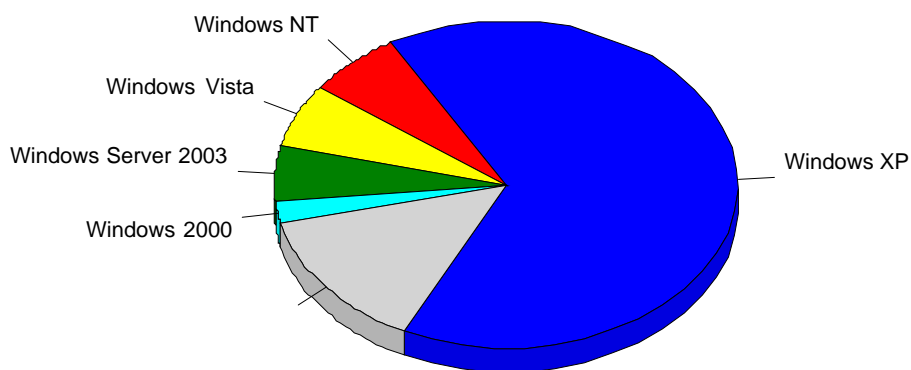

%
1	Windows XP	24,473	1,258	65.49%
2		4,184	175	9.11%
3	Windows NT	3,472	126	6.56%
4	Windows Vista	2,316	121	6.30%
5	Windows Server 2003	318	106	5.52%
6	Windows 2000	218	41	2.13%
7	Windows ME	54	29	1.51%
8	FreeBSD	214	19	0.99%
9	Mac OS	108	14	0.73%
10	Linux	293	14	0.73%
11	Windows 98	275	10	0.52%
12	Windows 3.x	19	4	0.21%
13	Windows CE	14	4	0.21%
		35,958	1,921	100.00%