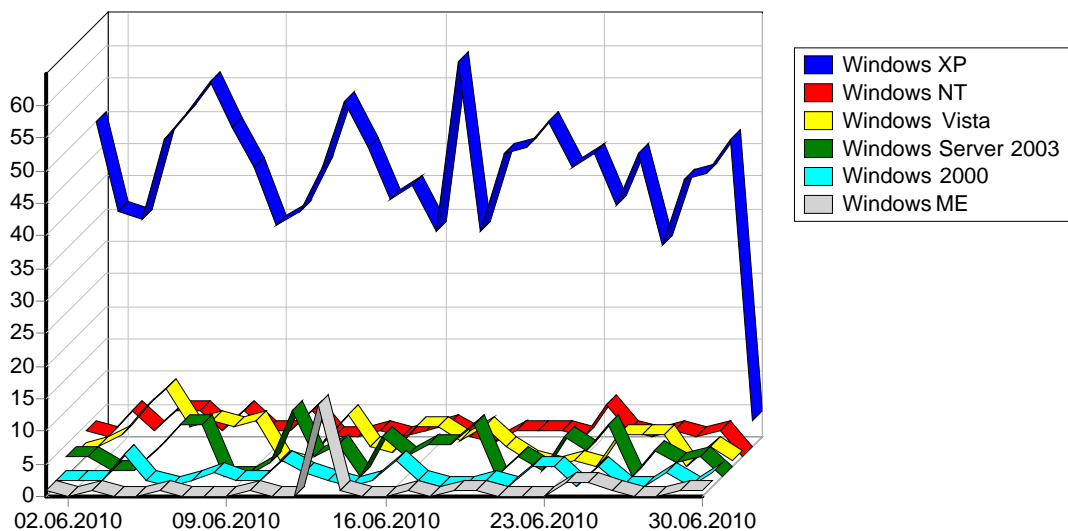

%
1	Windows XP	24,473	1,258	65.49%
2		4,184	175	9.11%
3	Windows NT	3,472	126	6.56%
4	Windows Vista	2,316	121	6.30%
5	Windows Server 2003	318	106	5.52%
6	Windows 2000	218	41	2.13%
7	Windows ME	54	29	1.51%
8	FreeBSD	214	19	0.99%
9	Mac OS	108	14	0.73%
10	Linux	293	14	0.73%
11	Windows 98	275	10	0.52%
12	Windows 3.x	19	4	0.21%
13	Windows CE	14	4	0.21%
		35,958	1,921	100.00%