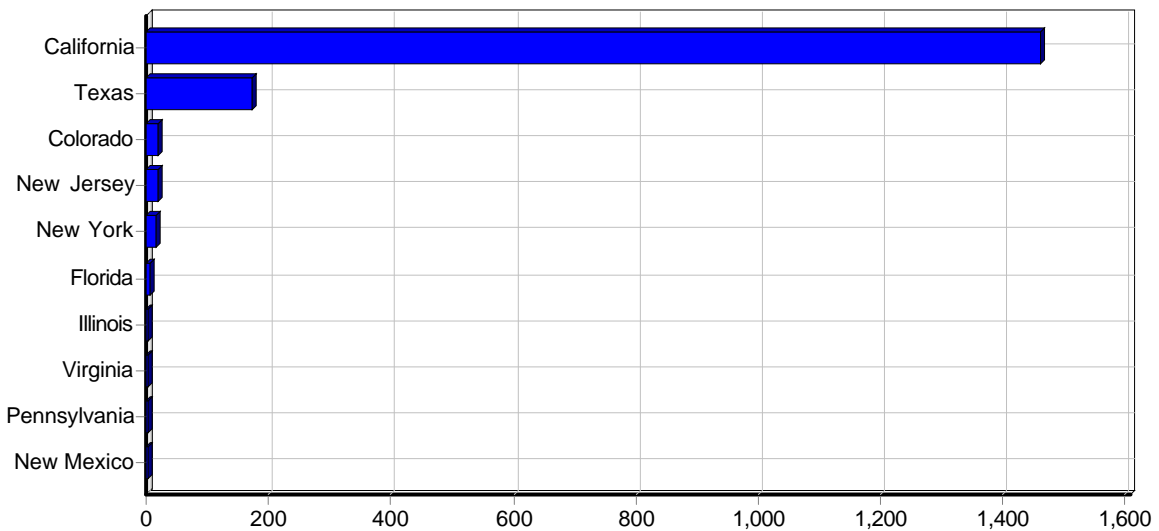

( )
1	California	2,515	1,462	34,166
2	Texas	674	172	6,963
3	Colorado	19	19	171
4	New Jersey	18	18	17
5	New York	15	15	76
6	Florida	16	7	202
7	Illinois	6	4	23
8	Virginia	3	3	11
9	Pennsylvania	2	2	9
10	New Mexico	2	2	20
11	Ohio	2	2	14
12	Washington	7	2	29
13	Georgia	270	2	1,440
14	Massachusetts	9	2	62
15	Michigan	2	2	10
16	Tennessee	1	1	0
17	Wisconsin	1	1	5
18	Kentucky	1	1	0
19	Kansas	1	1	5
20	Indiana	1	1	5
21	North Carolina	16	1	86
22	Missouri	1	1	5
23	Louisiana	1	1	0
		3,583	1,722	43,328

				( )
1	Sunnyvale, California,	1,331	1,203	14,988
2	Moscow,	11,762	302	136,695
3	Mountain View, California,	905	254	16,002