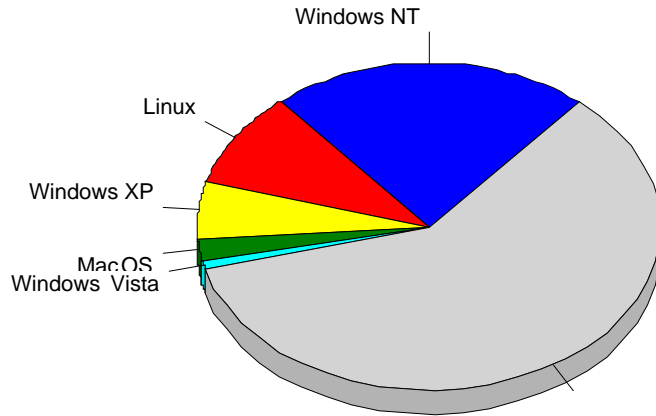

%
1		17,657	4,536	58.39%
2	Windows NT	29,188	1,721	22.15%
3	Linux	5,564	739	9.51%
4	Windows XP	3,279	437	5.62%
5	Mac OS	769	164	2.11%
6	Windows Vista	586	71	0.91%
7	Windows 2000	98	59	0.76%
8	Windows Server 2003	62	21	0.27%
9	Windows ME	32	10	0.13%
10	Windows 95	22	9	0.12%
11	Windows 98	6	2	0.03%
		57,263	7,769	100.00%