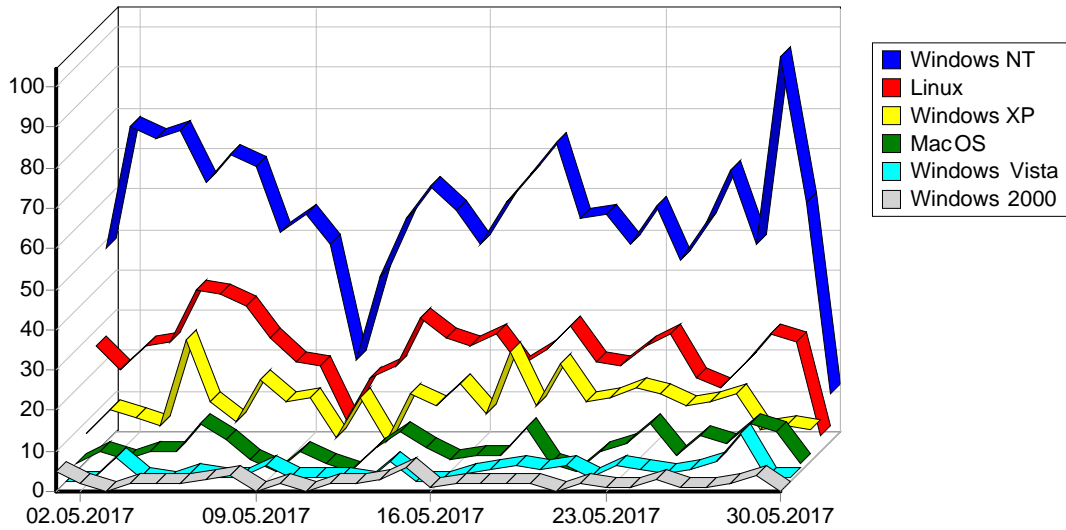

%
1		17,657	4,536	58.39%
2	Windows NT	29,188	1,721	22.15%
3	Linux	5,564	739	9.51%
4	Windows XP	3,279	437	5.62%
5	Mac OS	769	164	2.11%
6	Windows Vista	586	71	0.91%
7	Windows 2000	98	59	0.76%
8	Windows Server 2003	62	21	0.27%
9	Windows ME	32	10	0.13%
10	Windows 95	22	9	0.12%
11	Windows 98	6	2	0.03%
		57,263	7,769	100.00%