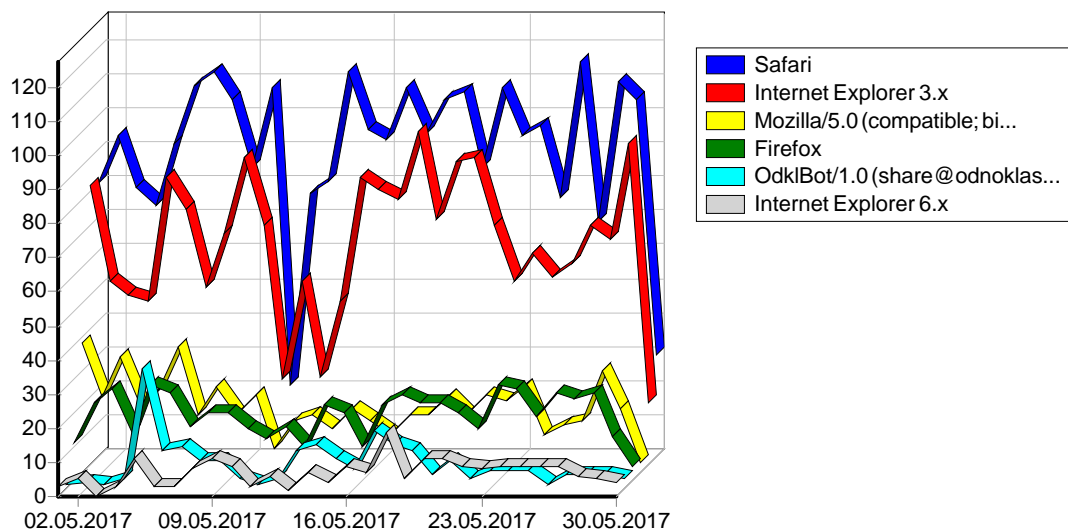

%
1	Safari	28,579	2,725	32.28%
2	Internet Explorer 3.x	1,966	1,966	23.29%
3	Mozilla/5.0 (compatible; bingbot/2.0; +http://www.bing.com/bingbot.htm)	906	588	6.97%
4	Firefox	7,653	585	6.93%
5	OdklBot/1.0 (share@odnoklassniki.ru)	226	214	2.54%
6	Internet Explorer 6.x	643	208	2.46%
7	Mozilla/5.0 (compatible; SemrushBot/1.2-bl; +http://www.semrush.com/bot.html)	2,026	142	1.68%
8	Gecko)	137	132	1.56%
9	Gecko) Chrome/41.0.2272.96 Mobile Saf	190	131	1.55%
10	Gecko) Version/10.0 Mobile/14A300 Safa	132	127	1.50%
11	Gecko) Version/10.0 Mobile/14D27 Safa	269	126	1.49%
12	Gecko	1,579	89	1.05%
13	Opera	723	87	1.03%
14		165	81	0.96%