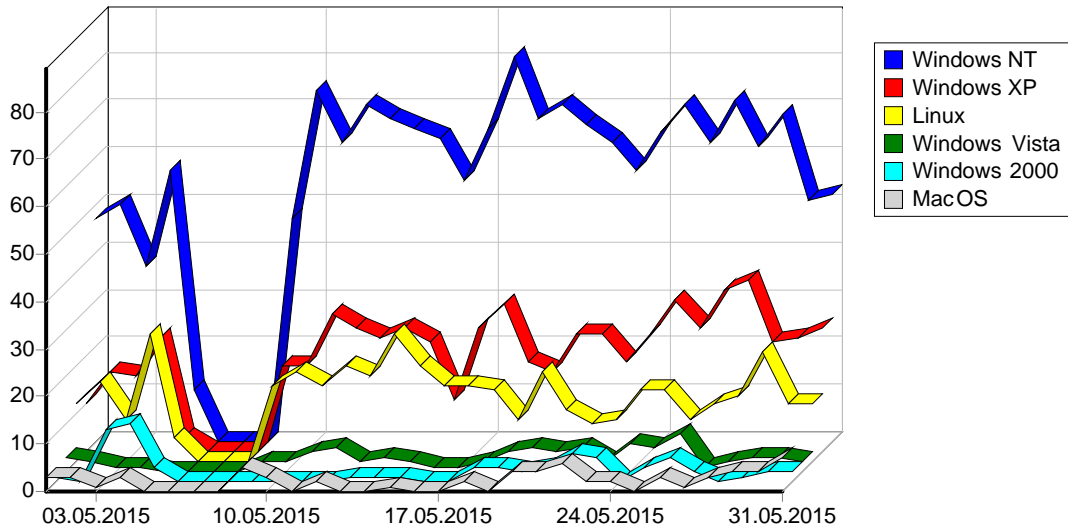

%
1		22,644	2,510	45.64%
2	Windows NT	15,027	1,688	30.70%
3	Windows XP	4,668	633	11.51%
4	Linux	3,536	421	7.66%
5	Windows Vista	317	81	1.47%
6	Windows 2000	188	67	1.22%
7	Mac OS	407	63	1.15%
8	Windows Server 2003	3,577	30	0.55%
9	Windows ME	17	4	0.07%
10	Windows 95	20	1	0.02%
11	Sun OS	16	1	0.02%
12	Windows CE	5	0	0.00%
13	Windows 3.x	7	0	0.00%
14	Windows 98	4	0	0.00%
		50,433	5,499	100.00%