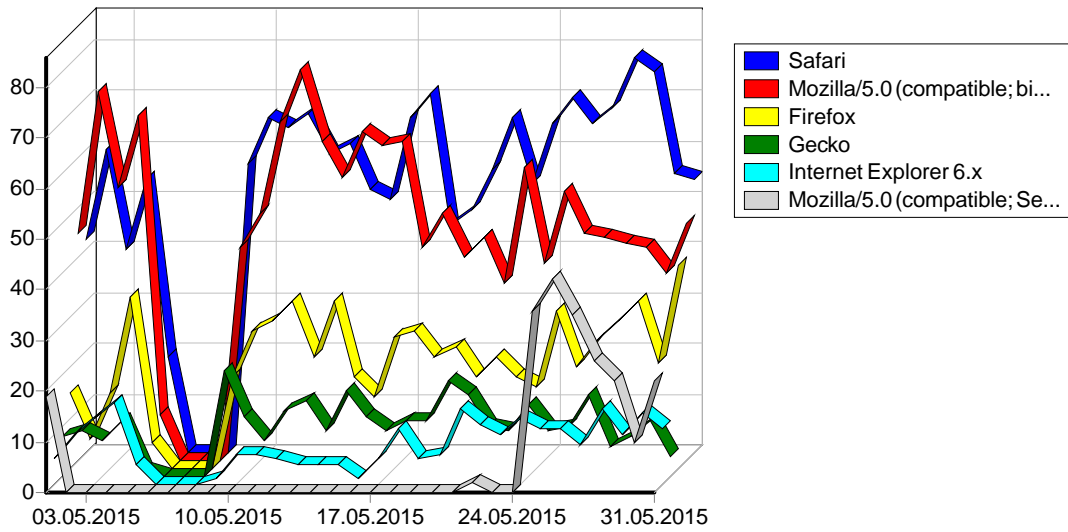

%
1	Safari	13,175	1,626	28.02%
2	Mozilla/5.0 (compatible; bingbot/2.0; +http://www.bing.com/bingbot.htm)	5,045	1,411	24.32%
3	Firefox	3,285	641	11.05%
4	Gecko	2,441	305	5.26%
5	Internet Explorer 6.x	4,315	236	4.07%
6	Mozilla/5.0 (compatible; SemrushBot/0.98~bl; +http://www.semrush.com/bot.html)	2,152	214	3.69%
7	Opera	1,641	208	3.58%
8	Mozilla/5.0 (compatible; MJ12bot/v1.4.5; http://www.majestic12.co.uk/bot.php?+)	8,754	142	2.45%
9	izsearch.com	178	133	2.29%
10		659	76	1.31%
11	Internet Explorer 5.x	88	62	1.07%
12	Internet Explorer 8.x	167	50	0.86%
13	Internet Explorer 7.x	76	40	0.69%
14	Internet Explorer 1.x	1,051	40	0.69%