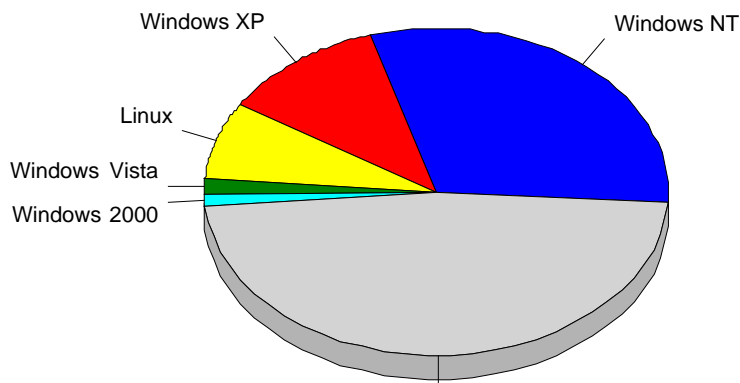

%
1		22,644	2,510	45.64%
2	Windows NT	15,027	1,688	30.70%
3	Windows XP	4,668	633	11.51%
4	Linux	3,536	421	7.66%
5	Windows Vista	317	81	1.47%
6	Windows 2000	188	67	1.22%
7	Mac OS	407	63	1.15%
8	Windows Server 2003	3,577	30	0.55%
9	Windows ME	17	4	0.07%
10	Windows 95	20	1	0.02%
11	Sun OS	16	1	0.02%
12	Windows CE	5	0	0.00%
13	Windows 3.x	7	0	0.00%
14	Windows 98	4	0	0.00%
		50,433	5,499	100.00%