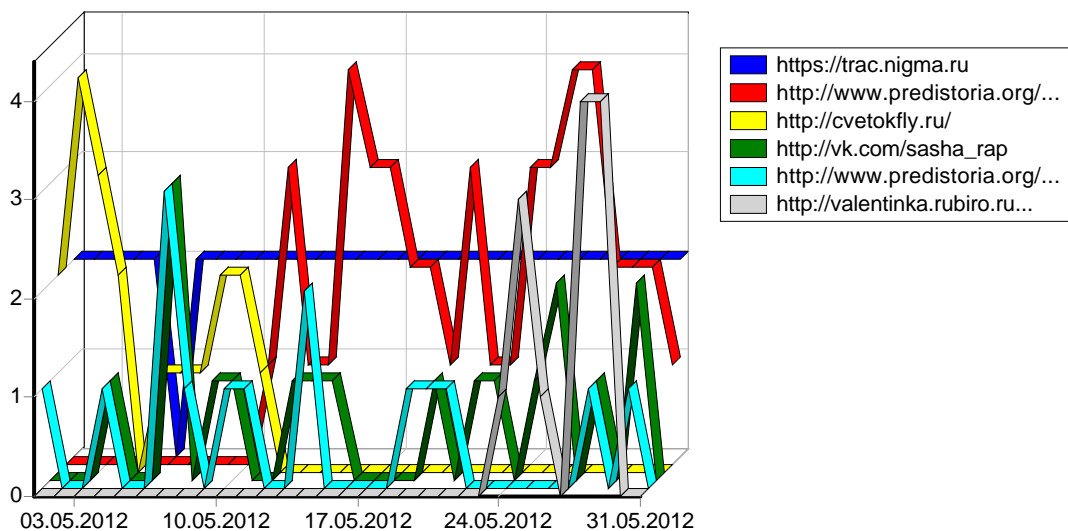

URL	
1		5,234
2	https://trac.nigma.ru	60
3	http://www.predistoria.org/index.php?name=Forums&file=viewtopic&t=971&postdays=0&postorder=asc&start=60	47
4	http://cvetokfly.ru/	19
5	http://vk.com/sasha_rap	18
6	http://www.predistoria.org/forums/index.php?topic=21.60	15
7	http://valentinka.rubiro.ru/tekst-dlya-gramoti.html	13
8	http://zalizyaka.livejournal.com/tag/	10
9	http://www.google.ru/search?q=odnoklasniki&sourceid=opera&ie=utf-8&oe=utf-8&channel=suggest	8
10	http://autobeseda.ru/	7
11	http://www.google.ru/search?q=yandex&sourceid=opera&ie=utf-8&oe=utf-8&channel=suggest	7
12	http://ru.wikipedia.org/wiki/ - , _ ... ° » _ ° ‡	7
13	http://www.priorovod.ru/showthread.php?p=995908	6
14	http://www.odnoklassniki.ru/dk?cmd=logExternal&st_aid=Conversations_Openlink&st.name=externalLinkRedirect&st.link=http://www.epov.ru	6
15	http://auto.siteua.org/	6