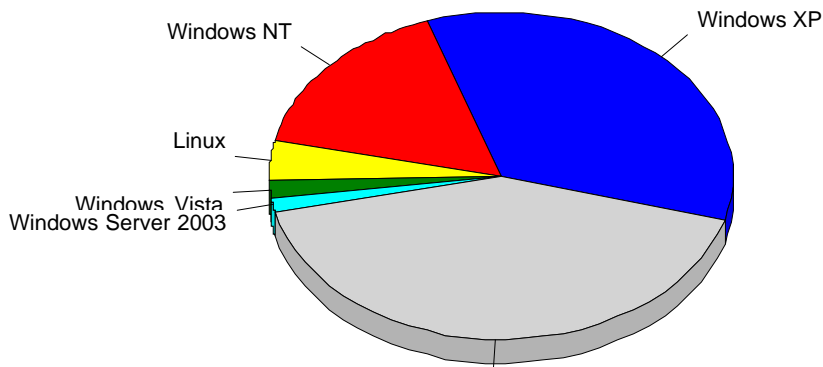

%
1		14,292	1,609	39.76%
2	Windows XP	31,972	1,400	34.59%
3	Windows NT	13,717	663	16.38%
4	Linux	1,109	160	3.95%
5	Windows Vista	1,414	70	1.73%
6	Windows Server 2003	195	54	1.33%
7	Windows 2000	97	34	0.84%
8	Mac OS	236	18	0.44%
9	Windows ME	31	16	0.40%
10	Windows 95	45	15	0.37%
11	Windows 3.x	12	4	0.10%
12	Windows CE	6	2	0.05%
13	Sun OS	1	1	0.02%
14	Windows 98	1	1	0.02%
15	FreeBSD	2	0	0.00%
		63,130	4,047	100.00%