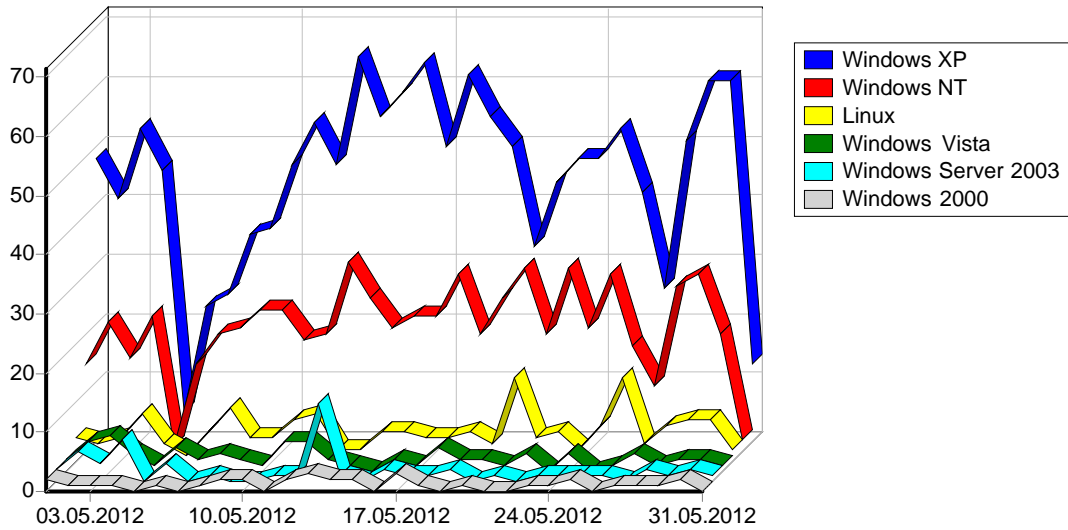

%
1		14,292	1,609	39.76%
2	Windows XP	31,972	1,400	34.59%
3	Windows NT	13,717	663	16.38%
4	Linux	1,109	160	3.95%
5	Windows Vista	1,414	70	1.73%
6	Windows Server 2003	195	54	1.33%
7	Windows 2000	97	34	0.84%
8	Mac OS	236	18	0.44%
9	Windows ME	31	16	0.40%
10	Windows 95	45	15	0.37%
11	Windows 3.x	12	4	0.10%
12	Windows CE	6	2	0.05%
13	Sun OS	1	1	0.02%
14	Windows 98	1	1	0.02%
15	FreeBSD	2	0	0.00%
		63,130	4,047	100.00%