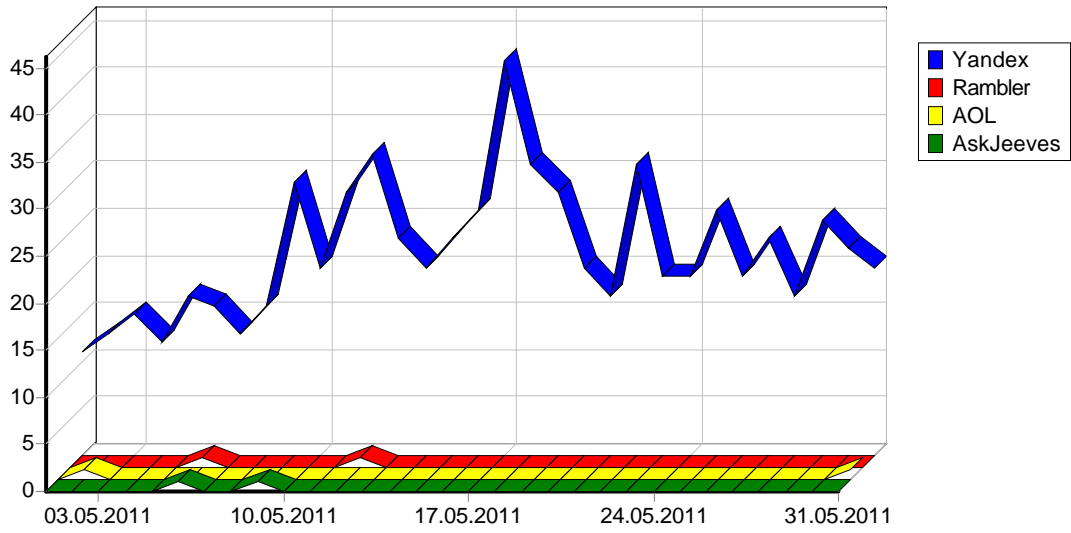

1	Yandex	673
2	Rambler	2
3	AOL	2
4	AskJeeves	2
		679