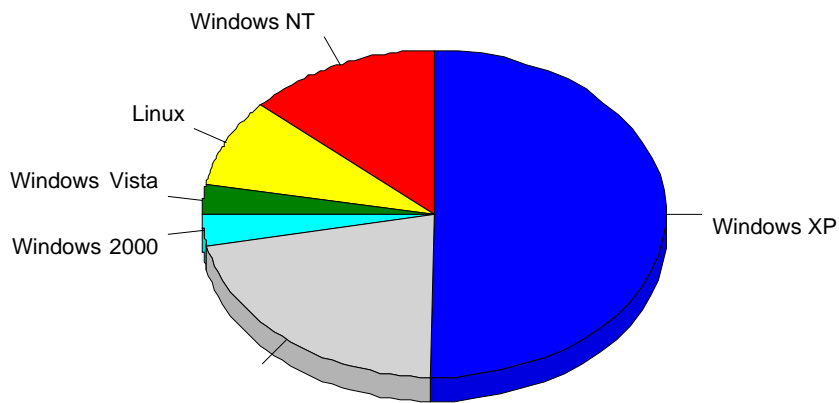

%
1	Windows XP	23,071	1,614	50.26%
2		3,768	512	15.95%
3	Windows NT	8,815	432	13.45%
4	Linux	1,208	276	8.60%
5	Windows Vista	4,522	100	3.11%
6	Windows 2000	284	95	2.96%
7	Windows Server 2003	275	43	1.34%
8	FreeBSD	140	42	1.31%
9	Windows ME	74	34	1.06%
10	Windows 98	98	27	0.84%
11	Windows 95	45	12	0.37%
12	Mac OS	65	11	0.34%
13	Windows CE	18	5	0.16%
14	Windows Win32s	4	4	0.12%
15	Sun OS	16	3	0.09%
16	Windows 3.x	6	1	0.03%