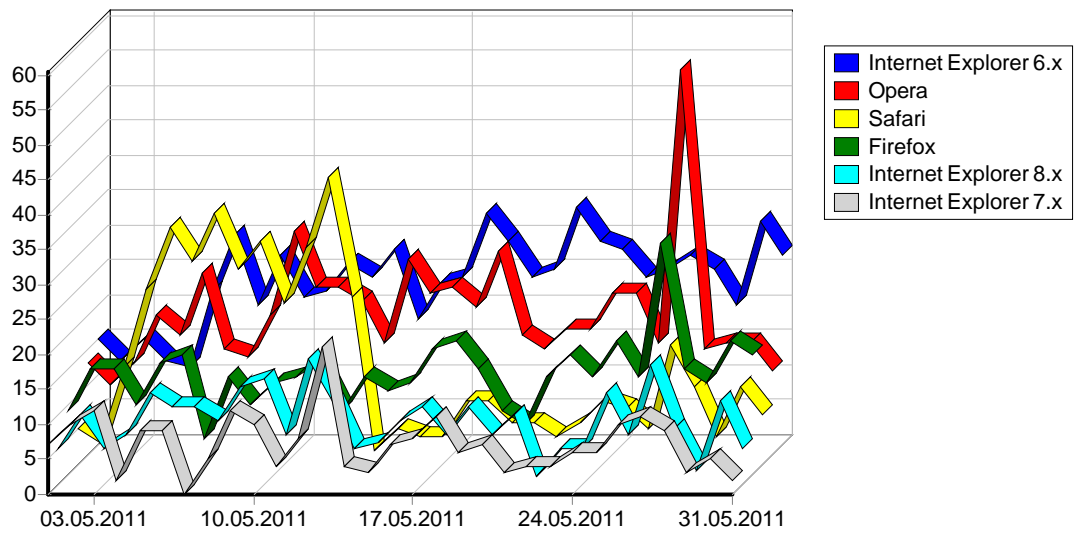

%
1	Internet Explorer 6.x	7,182	732	21.71%
2	Opera	7,369	635	18.83%
3	Safari	3,930	452	13.40%
4	Firefox	7,547	445	13.20%
5	Internet Explorer 8.x	6,800	278	8.24%
6	Internet Explorer 7.x	3,297	218	6.47%
7	Mozilla/5.0 (compatible; bingbot/2.0; +http://www.bing.com/bingbot.htm)	292	163	4.83%
8	Internet Explorer 5.x	134	72	2.14%
9	Internet Explorer 9.x	3,004	46	1.36%
10	Mozilla/5.0 (compatible; MJ12bot/v1.3.3; http://www.majestic12.co.uk/bot.php?+)	216	37	1.10%
11		119	37	1.10%
12	Mozilla/5.0 (compatible; Ezooms/1.0; ezooms.bot@gmail.com)	42	35	1.04%
13	searchsite.akvador allsite	32	32	0.95%
14	Microsoft Office Protocol Discovery	23	20	0.59%