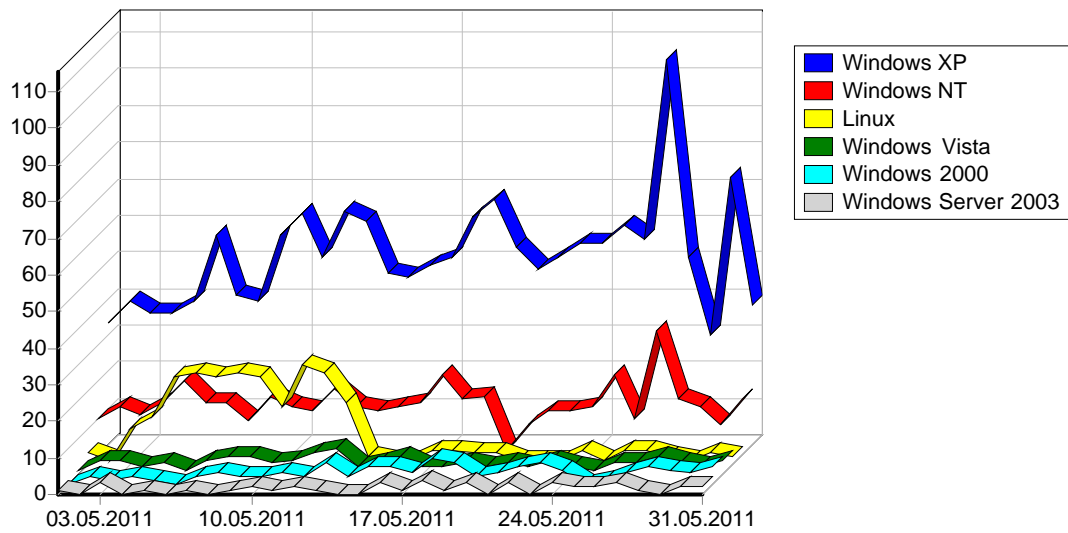

%
1	Windows XP	23,071	1,614	50.26%
2		3,768	512	15.95%
3	Windows NT	8,815	432	13.45%
4	Linux	1,208	276	8.60%
5	Windows Vista	4,522	100	3.11%
6	Windows 2000	284	95	2.96%
7	Windows Server 2003	275	43	1.34%
8	FreeBSD	140	42	1.31%
9	Windows ME	74	34	1.06%
10	Windows 98	98	27	0.84%
11	Windows 95	45	12	0.37%
12	Mac OS	65	11	0.34%
13	Windows CE	18	5	0.16%
14	Windows Win32s	4	4	0.12%
15	Sun OS	16	3	0.09%
16	Windows 3.x	6	1	0.03%