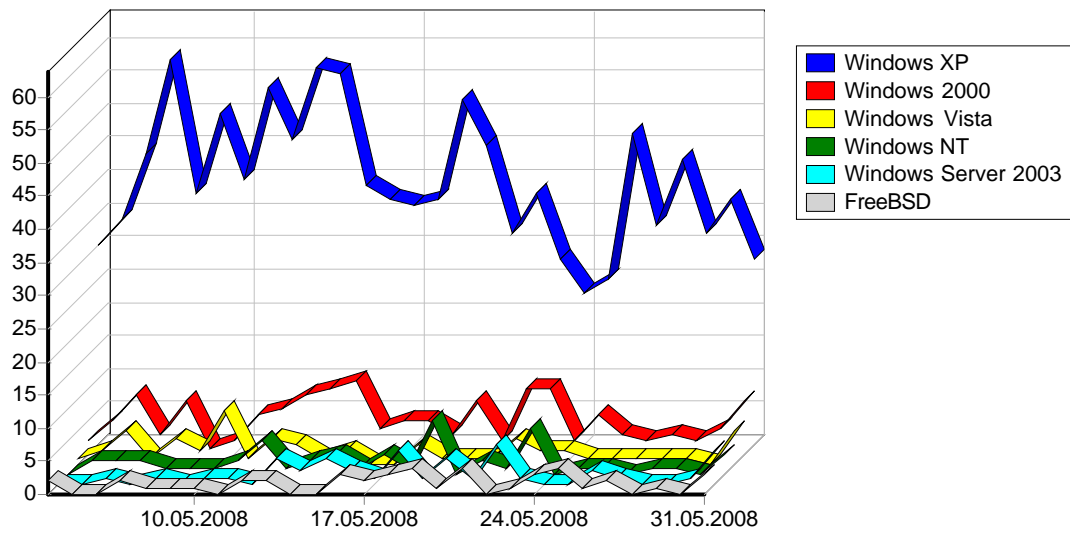

%
1	Windows XP	19,020	1,119	66.29%
2	Windows 2000	1,778	150	8.89%
3		3,040	123	7.29%
4	Windows Vista	962	58	3.44%
5	Windows NT	164	52	3.08%
6	Windows Server 2003	204	44	2.61%
7	FreeBSD	688	43	2.55%
8	Linux	90	28	1.66%
9	Mac OS	181	20	1.18%
10	Windows 95	50	15	0.89%
11	Windows ME	31	13	0.77%
12	Windows 98	38	9	0.53%
13	Sun OS	46	6	0.36%
14	Windows CE	13	4	0.24%
15	MSN TV (WebTV)	8	2	0.12%
16	Windows 3.x	8	2	0.12%