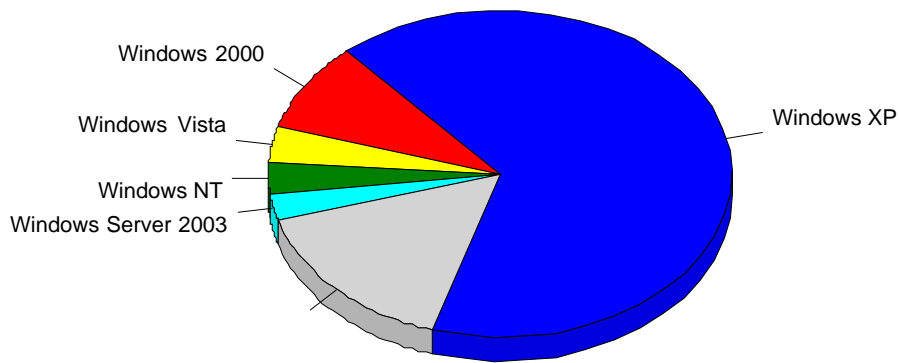

%
1	Windows XP	19,020	1,119	66.29%
2	Windows 2000	1,778	150	8.89%
3		3,040	123	7.29%
4	Windows Vista	962	58	3.44%
5	Windows NT	164	52	3.08%
6	Windows Server 2003	204	44	2.61%
7	FreeBSD	688	43	2.55%
8	Linux	90	28	1.66%
9	Mac OS	181	20	1.18%
10	Windows 95	50	15	0.89%
11	Windows ME	31	13	0.77%
12	Windows 98	38	9	0.53%
13	Sun OS	46	6	0.36%
14	Windows CE	13	4	0.24%
15	MSN TV (WebTV)	8	2	0.12%
16	Windows 3.x	8	2	0.12%