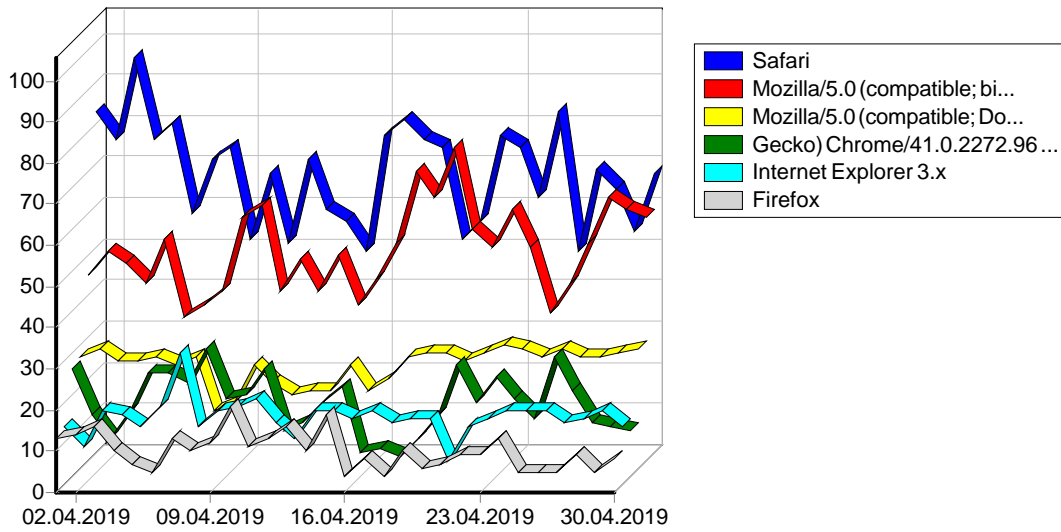

%
1	Safari	17,050	2,036	28.16%
2	Mozilla/5.0 (compatible; bingbot/2.0; +http://www.bing.com/bingbot.htm)	3,881	1,539	21.28%
3	Mozilla/5.0 (compatible; DotBot/1.1; http://www.opensiteexplorer.org/dotbot, help@moz.com)	2,150	748	10.34%
4	Gecko) Chrome/41.0.2272.96 Mobile Saf	686	529	7.32%
5	Internet Explorer 3.x	491	491	6.79%
6	Firefox	1,711	297	4.11%
7	Gecko) Version/12.0 Mobile/15E148 Sa	697	255	3.53%
8	Opera	475	113	1.56%
9	Mozilla/5.0 (compatible; MJ12bot/v1.4.8; http://mj12bot.com/)	2,601	106	1.47%
10	python-requests/2.18.4	104	103	1.42%
11	Internet Explorer 6.x	186	55	0.76%
12	Internet Explorer 5.x	55	48	0.66%
13	Gecko) Chrome/72.0.3626.121 YaBrowser/19.3.2.177 Yowser/2.	378	46	0.64%