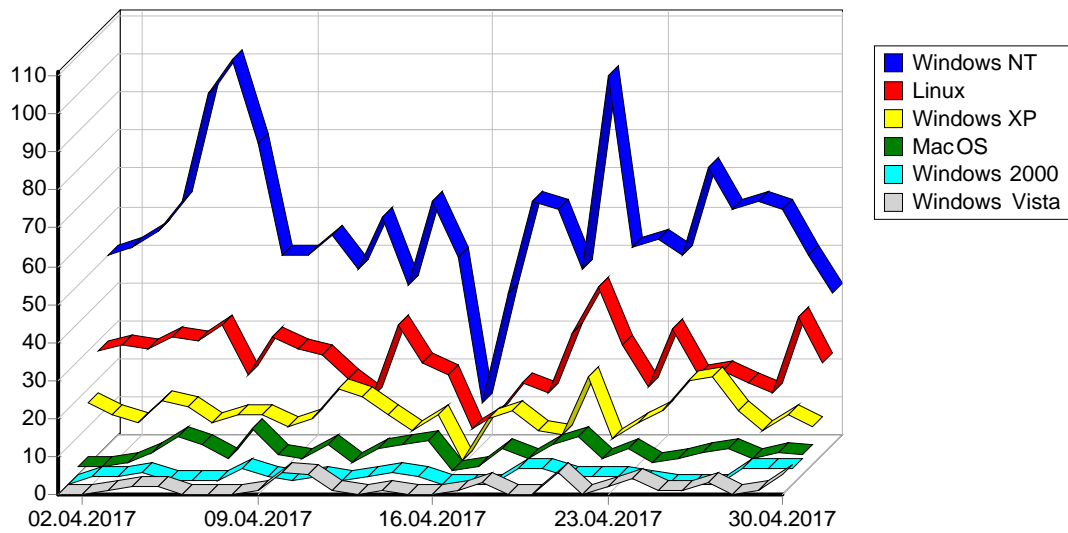

%
1		13,957	4,245	57.16%
2	Windows NT	31,769	1,737	23.39%
3	Linux	4,969	746	10.04%
4	Windows XP	3,194	394	5.30%
5	Mac OS	490	169	2.28%
6	Windows 2000	94	54	0.73%
7	Windows Vista	1,039	46	0.62%
8	Windows 98	39	10	0.13%
9	Windows 95	16	8	0.11%
10	Windows Server 2003	22	5	0.07%
11	Windows ME	12	5	0.07%
12	Windows 3.x	12	4	0.05%
13	Windows Win32s	28	2	0.03%
14	Sun OS	1	1	0.01%
15	Windows CE	4	1	0.01%
		55,646	7,427	100.00%