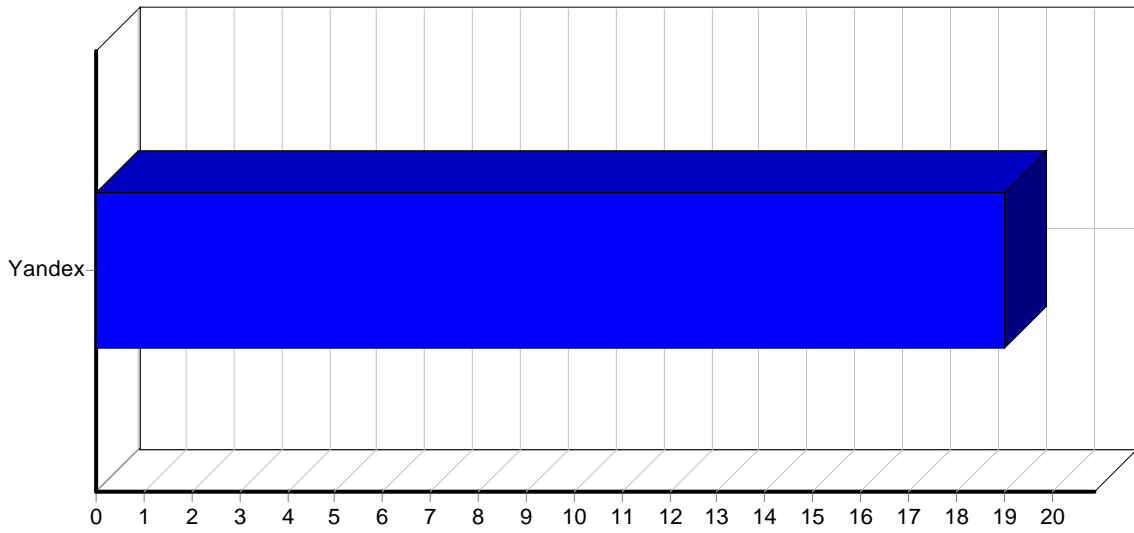

1	Yandex	19
		19