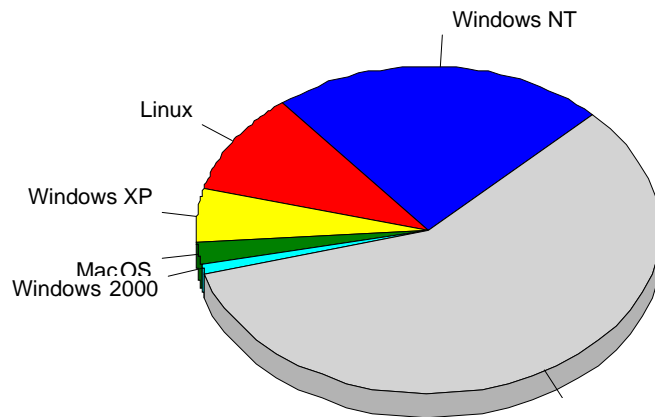

%
1		13,957	4,245	57.16%
2	Windows NT	31,769	1,737	23.39%
3	Linux	4,969	746	10.04%
4	Windows XP	3,194	394	5.30%
5	Mac OS	490	169	2.28%
6	Windows 2000	94	54	0.73%
7	Windows Vista	1,039	46	0.62%
8	Windows 98	39	10	0.13%
9	Windows 95	16	8	0.11%
10	Windows Server 2003	22	5	0.07%
11	Windows ME	12	5	0.07%
12	Windows 3.x	12	4	0.05%
13	Windows Win32s	28	2	0.03%
14	Sun OS	1	1	0.01%
15	Windows CE	4	1	0.01%
		55,646	7,427	100.00%