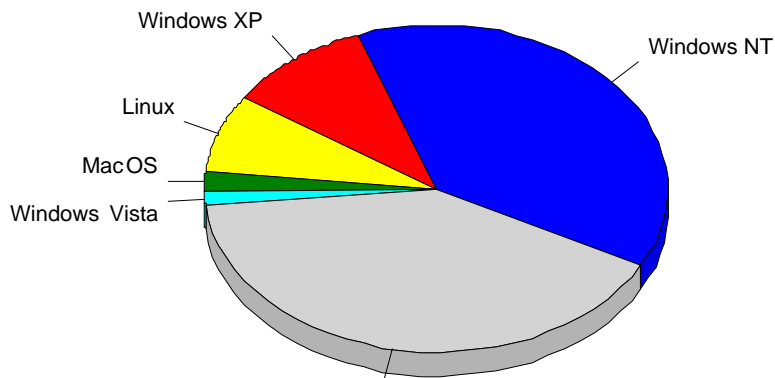

%
1		43,875	2,625	39.05%
2	Windows NT	17,710	2,572	38.26%
3	Windows XP	4,064	682	10.14%
4	Linux	4,000	524	7.79%
5	Mac OS	582	129	1.92%
6	Windows Vista	170	90	1.34%
7	Windows 2000	100	65	0.97%
8	Windows Server 2003	37	16	0.24%
9	FreeBSD	6	6	0.09%
10	Windows 98	20	5	0.07%
11	Windows ME	3	2	0.03%
12	Windows 3.x	2	2	0.03%
13	OpenBSD	1	1	0.01%
14	OS/2	2	1	0.01%
15	Windows Win32s	20	1	0.01%
16	AIX	1	1	0.01%