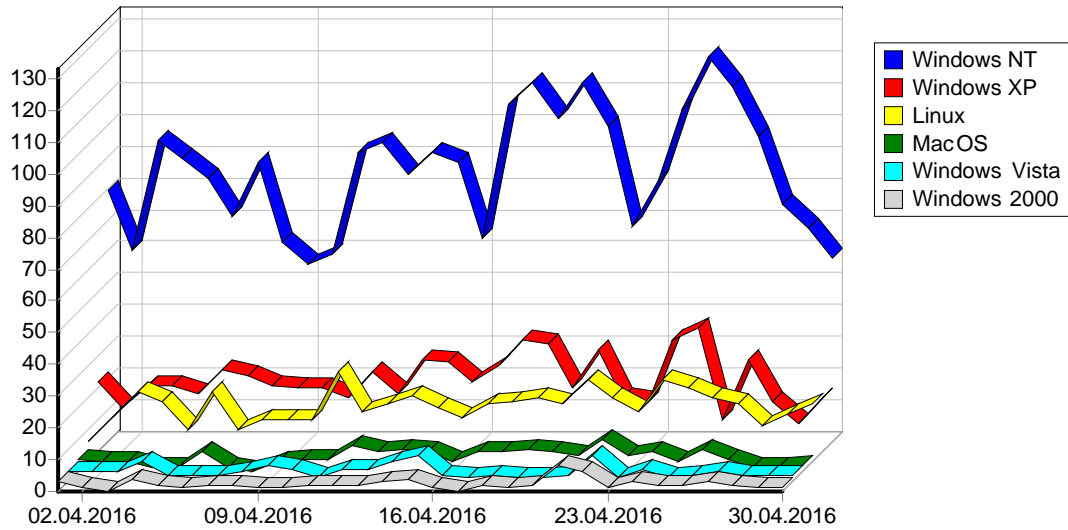

%
1		43,875	2,625	39.05%
2	Windows NT	17,710	2,572	38.26%
3	Windows XP	4,064	682	10.14%
4	Linux	4,000	524	7.79%
5	Mac OS	582	129	1.92%
6	Windows Vista	170	90	1.34%
7	Windows 2000	100	65	0.97%
8	Windows Server 2003	37	16	0.24%
9	FreeBSD	6	6	0.09%
10	Windows 98	20	5	0.07%
11	Windows ME	3	2	0.03%
12	Windows 3.x	2	2	0.03%
13	OpenBSD	1	1	0.01%
14	OS/2	2	1	0.01%
15	Windows Win32s	20	1	0.01%
16	AIX	1	1	0.01%