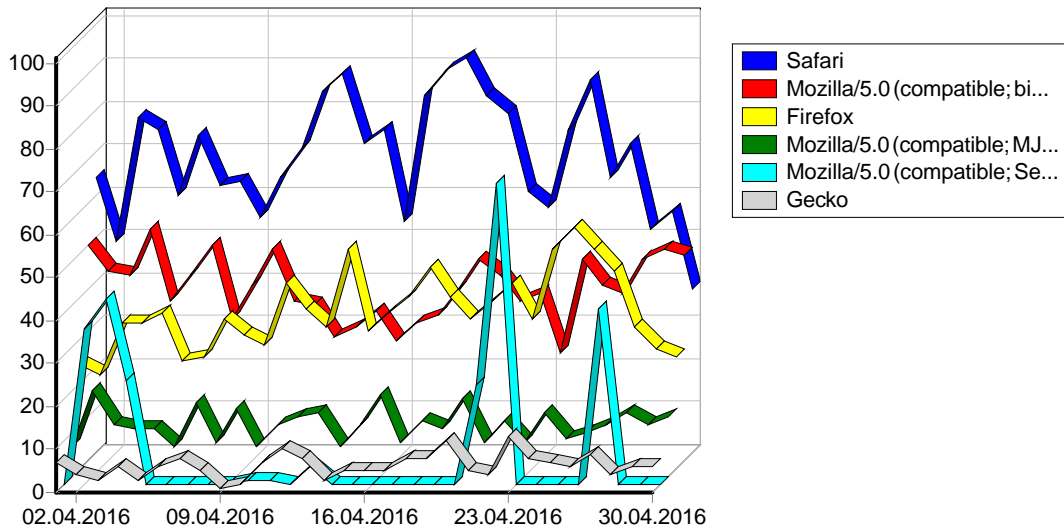

%
1	Safari	15,379	2,076	29.35%
2	Mozilla/5.0 (compatible; bingbot/2.0; +http://www.bing.com/bingbot.htm)	2,415	1,208	17.08%
3	Firefox	4,349	1,098	15.52%
4	Mozilla/5.0 (compatible; MJ12bot/v1.4.5; http://www.majestic12.co.uk/bot.php?+)	21,066	361	5.10%
5	Mozilla/5.0 (compatible; SemrushBot/1~bl; +http://www.semrush.com/bot.html)	14,976	243	3.44%
6	Gecko	1,050	184	2.60%
7	Internet Explorer 6.x	1,084	137	1.94%
8	Opera	483	128	1.81%
9	Gecko) Chrome/47.0.2526.111 YaBrowser/16.3.0.7146 Yowser/2.	854	102	1.44%
10	Gecko) Chrome/47.0.2526.111 YaBrowser/16.2.0.3539 Yowser/2.5 Safari	136	98	1.39%
11	GuzzleHttp/6.1.1 curl/7.29.0 PHP/5.6.18	89	89	1.26%
12	Internet Explorer 1.x	245	73	1.03%
13	Gecko) Chrome/47.0.2526.111 YaBrowser/16.3.0.7146 Yowser/2.5 Safari	479	70	0.99%
14	Mozilla/5.0 (compatible; SputnikBot/2.3; +http://corp.sputnik.ru/webmaster)	218	66	0.93%