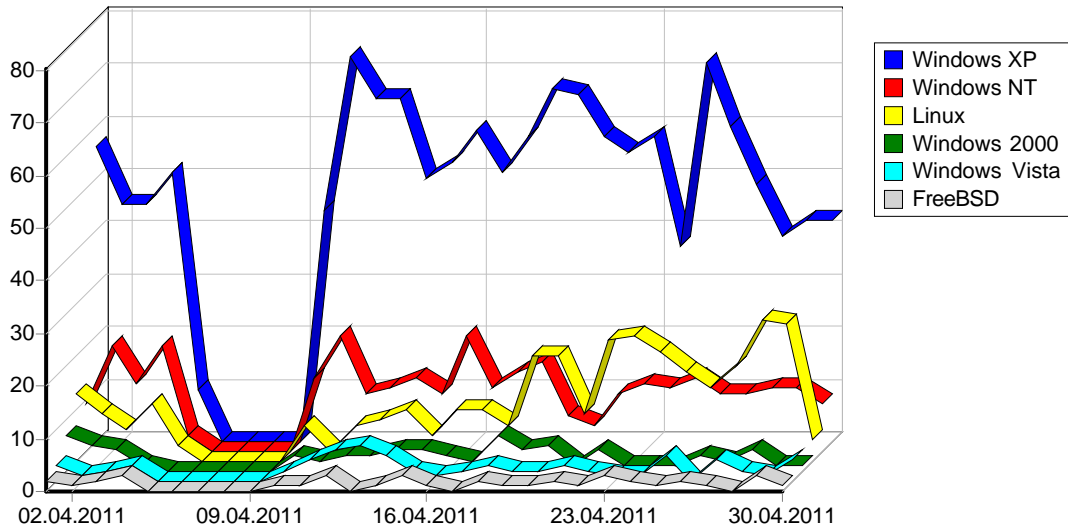

%
1	Windows XP	22,249	1,370	49.69%
2		5,649	456	16.54%
3	Windows NT	8,779	332	12.04%
4	Linux	599	331	12.01%
5	Windows 2000	402	76	2.76%
6	Windows Vista	1,082	68	2.47%
7	FreeBSD	1,948	38	1.38%
8	Windows Server 2003	259	27	0.98%
9	Windows ME	37	19	0.69%
10	Windows 95	38	13	0.47%
11	Windows 98	119	11	0.40%
12	Mac OS	96	8	0.29%
13	Windows 3.x	10	5	0.18%
14	Windows CE	8	2	0.07%
15	Sun OS	1	1	0.04%
		41,276	2,757	100.00%