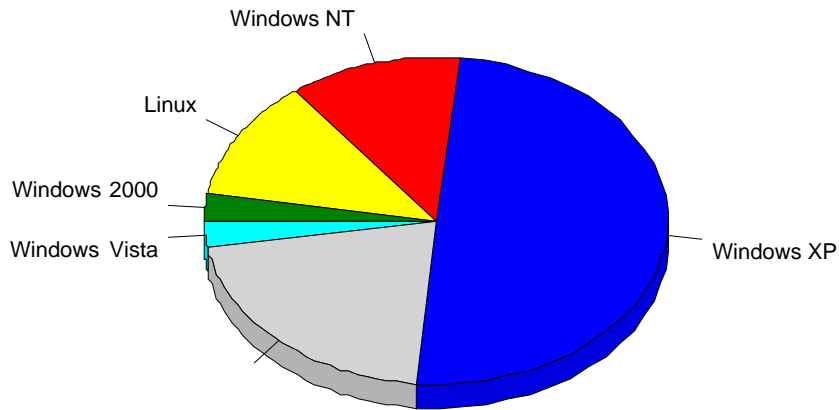

%
1	Windows XP	22,249	1,370	49.69%
2		5,649	456	16.54%
3	Windows NT	8,779	332	12.04%
4	Linux	599	331	12.01%
5	Windows 2000	402	76	2.76%
6	Windows Vista	1,082	68	2.47%
7	FreeBSD	1,948	38	1.38%
8	Windows Server 2003	259	27	0.98%
9	Windows ME	37	19	0.69%
10	Windows 95	38	13	0.47%
11	Windows 98	119	11	0.40%
12	Mac OS	96	8	0.29%
13	Windows 3.x	10	5	0.18%
14	Windows CE	8	2	0.07%
15	Sun OS	1	1	0.04%
		41,276	2,757	100.00%