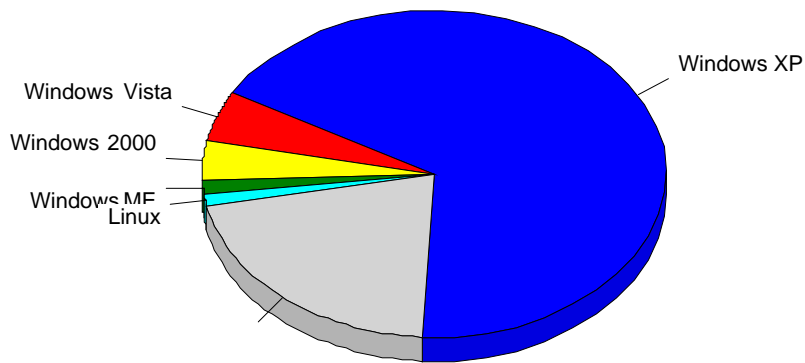

%
1	Windows XP	34,693	1,426	67.71%
2		3,414	374	17.76%
3	Windows Vista	3,170	103	4.89%
4	Windows 2000	2,233	82	3.89%
5	Windows ME	37	28	1.33%
6	Linux	181	25	1.19%
7	Windows Server 2003	417	21	1.00%
8	Windows NT	65	15	0.71%
9	Windows 98	789	8	0.38%
10	Mac OS	53	7	0.33%
11	FreeBSD	72	6	0.28%
12	Windows 95	18	6	0.28%
13	Windows CE	127	3	0.14%
14	Windows 3.x	6	2	0.09%
15	Windows Win32s	3	0	0.00%
		45,278	2,106	100.00%