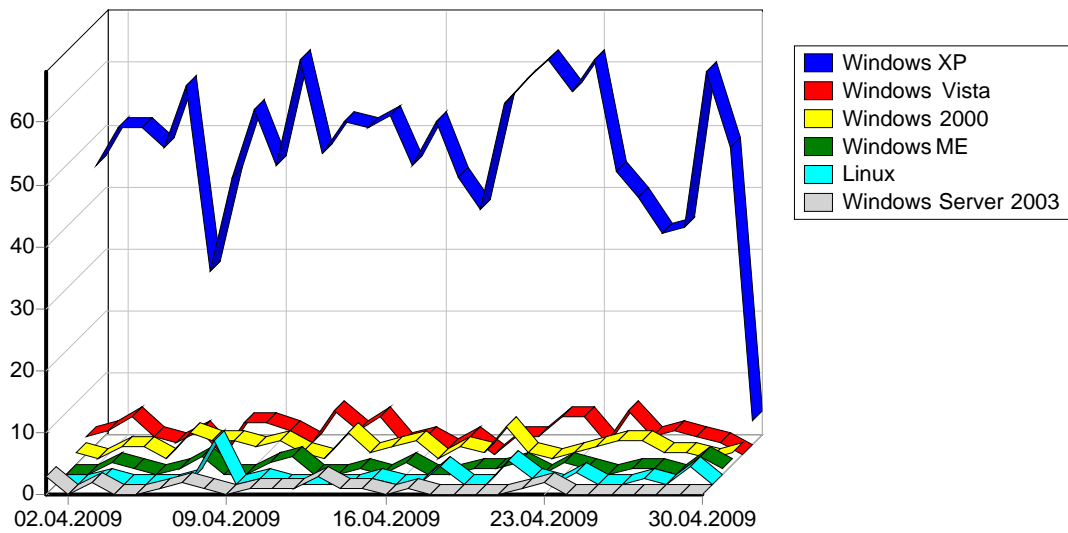

%
1	Windows XP	34,693	1,426	67.71%
2		3,414	374	17.76%
3	Windows Vista	3,170	103	4.89%
4	Windows 2000	2,233	82	3.89%
5	Windows ME	37	28	1.33%
6	Linux	181	25	1.19%
7	Windows Server 2003	417	21	1.00%
8	Windows NT	65	15	0.71%
9	Windows 98	789	8	0.38%
10	Mac OS	53	7	0.33%
11	FreeBSD	72	6	0.28%
12	Windows 95	18	6	0.28%
13	Windows CE	127	3	0.14%
14	Windows 3.x	6	2	0.09%
15	Windows Win32s	3	0	0.00%
		45,278	2,106	100.00%