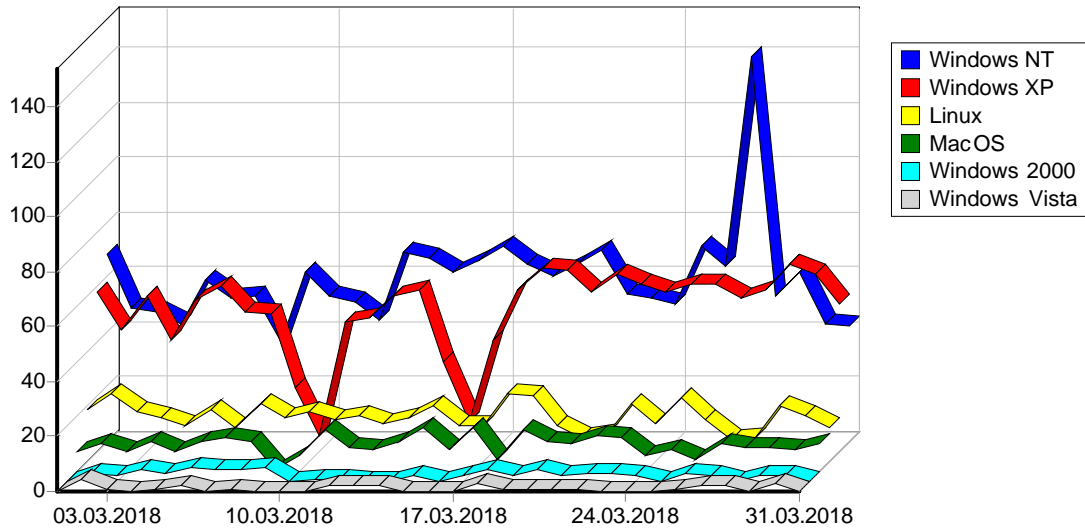

%
1		33,996	4,411	50.01%
2	Windows NT	26,458	1,843	20.89%
3	Windows XP	3,237	1,600	18.14%
4	Linux	4,672	505	5.72%
5	Mac OS	2,506	295	3.34%
6	Windows 2000	273	65	0.74%
7	Windows Vista	164	30	0.34%
8	Windows ME	70	27	0.31%
9	Windows 98	57	24	0.27%
10	Windows Server 2003	64	19	0.22%
11	Windows 95	5	1	0.01%
12	Windows CE	4	1	0.01%
		71,506	8,821	100.00%