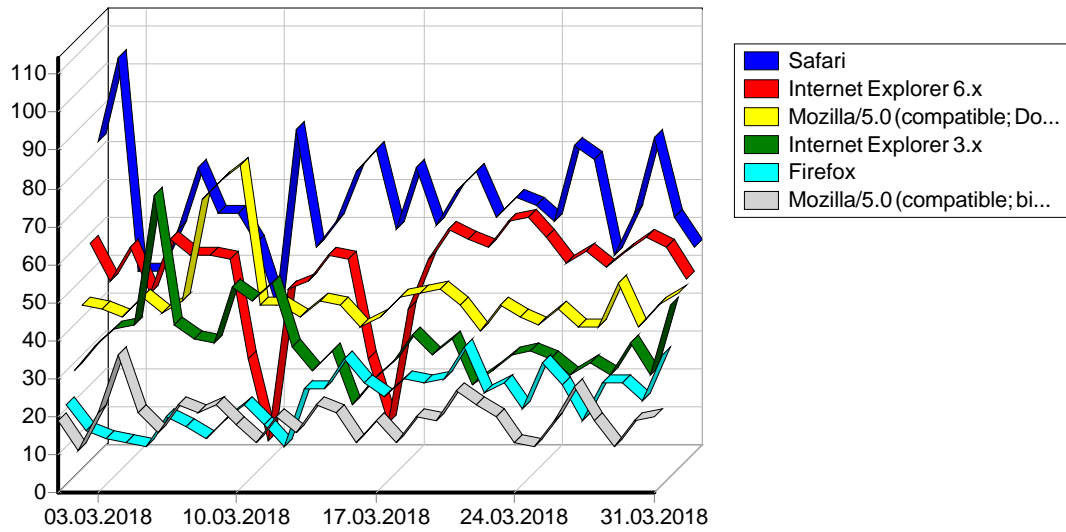

%
1	Safari	23,610	2,054	21.65%
2	Internet Explorer 6.x	2,316	1,521	16.03%
3	Mozilla/5.0 (compatible; DotBot/1.1; http://www.opensiteexplorer.org/dotbot, help@moz.com)	8,196	1,401	14.77%
4	Internet Explorer 3.x	1,086	1,086	11.45%
5	Firefox	3,886	685	7.22%
6	Mozilla/5.0 (compatible; bingbot/2.0; +http://www.bing.com/bingbot.htm)	932	598	6.30%
7	Gecko)	1,166	185	1.95%
8	Gecko) Version/11.0 Mobile/15A372 Sa	187	182	1.92%
9	Gecko) Chrome/41.0.2272.96 Mobile Saf	249	133	1.40%
10	BUbiNG (+http://law.di.unimi.it/BUbiNG.html#wc)	10,853	120	1.27%
11	Gecko) Chrome/63.0.3239.132 YaBrowser/18.1.1.839 Yowser/2.5	1,492	112	1.18%
12	Gecko) BingPreview/1.0b	129	95	1.00%
13	Mozilla/5.0 (compatible; MJ12bot/v1.4.8; http://mj12bot.com/)	1,602	95	1.00%