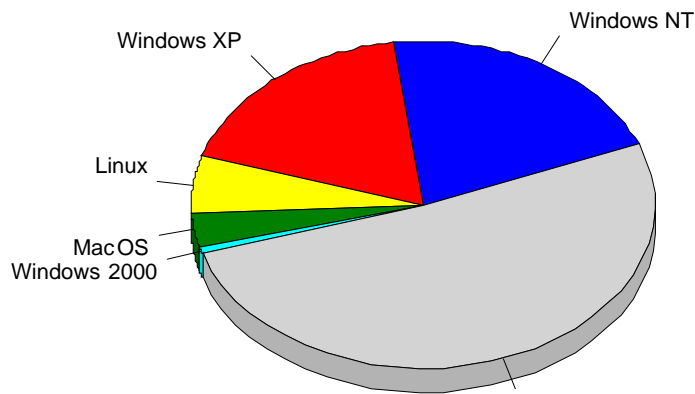

%
1		33,996	4,411	50.01%
2	Windows NT	26,458	1,843	20.89%
3	Windows XP	3,237	1,600	18.14%
4	Linux	4,672	505	5.72%
5	Mac OS	2,506	295	3.34%
6	Windows 2000	273	65	0.74%
7	Windows Vista	164	30	0.34%
8	Windows ME	70	27	0.31%
9	Windows 98	57	24	0.27%
10	Windows Server 2003	64	19	0.22%
11	Windows 95	5	1	0.01%
12	Windows CE	4	1	0.01%
		71,506	8,821	100.00%