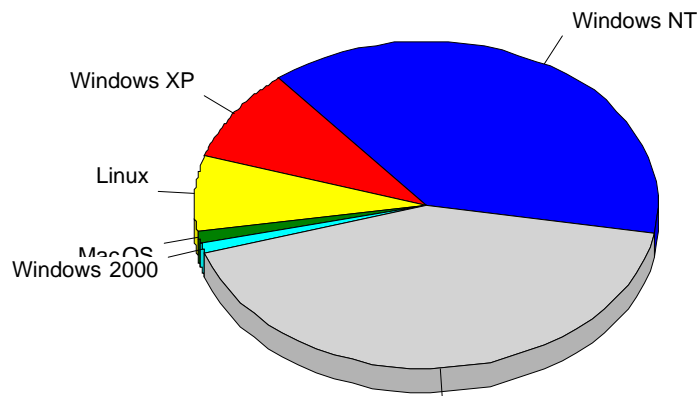

%
1		44,169	2,636	41.08%
2	Windows NT	19,545	2,484	38.72%
3	Windows XP	4,272	593	9.24%
4	Linux	5,606	479	7.47%
5	Mac OS	490	75	1.17%
6	Windows 2000	89	62	0.97%
7	Windows Vista	107	59	0.92%
8	Windows Server 2003	29	10	0.16%
9	Windows ME	23	5	0.08%
10	Windows 98	8	4	0.06%
11	Windows 95	18	4	0.06%
12	Sun OS	3	3	0.05%
13	FreeBSD	1	1	0.02%
14	BeOS	1	1	0.02%
15	Windows Win32s	1	0	0.00%
16	Windows 3.x	2	0	0.00%