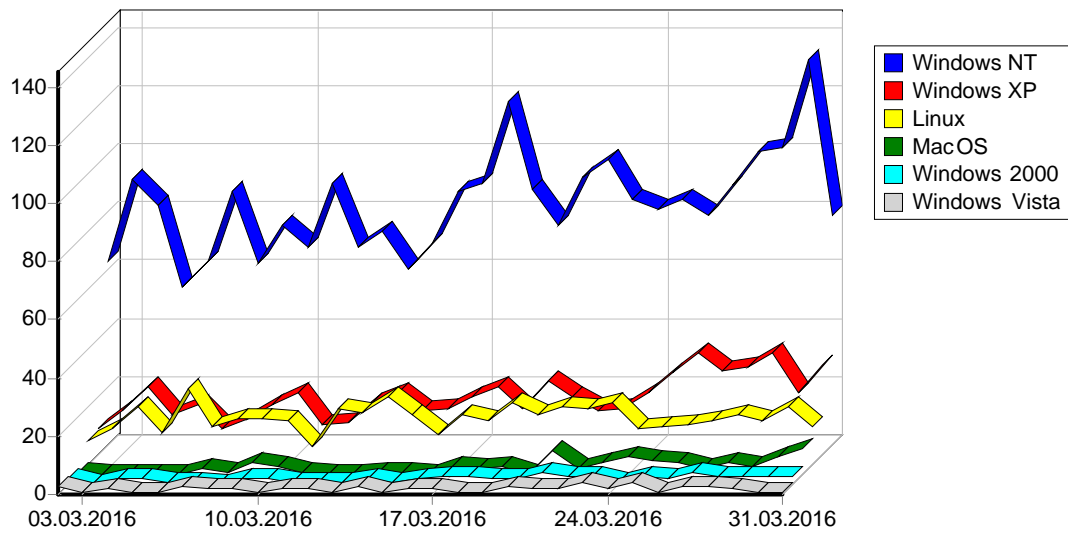

%
1		44,169	2,636	41.08%
2	Windows NT	19,545	2,484	38.72%
3	Windows XP	4,272	593	9.24%
4	Linux	5,606	479	7.47%
5	Mac OS	490	75	1.17%
6	Windows 2000	89	62	0.97%
7	Windows Vista	107	59	0.92%
8	Windows Server 2003	29	10	0.16%
9	Windows ME	23	5	0.08%
10	Windows 98	8	4	0.06%
11	Windows 95	18	4	0.06%
12	Sun OS	3	3	0.05%
13	FreeBSD	1	1	0.02%
14	BeOS	1	1	0.02%
15	Windows Win32s	1	0	0.00%
16	Windows 3.x	2	0	0.00%