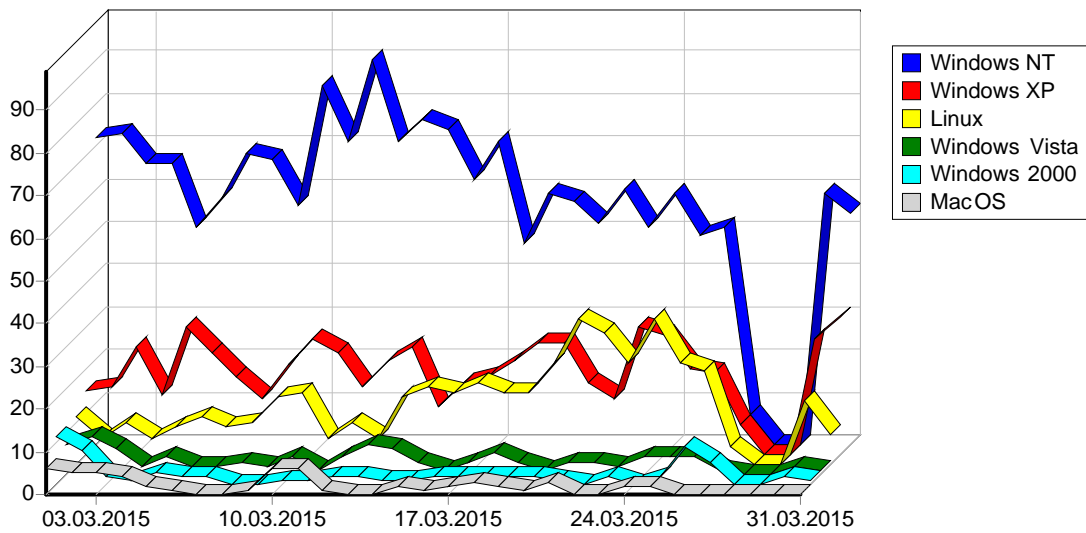

%
1		30,625	2,831	47.70%
2	Windows NT	16,596	1,781	30.01%
3	Windows XP	4,279	603	10.16%
4	Linux	3,941	450	7.58%
5	Windows Vista	352	99	1.67%
6	Windows 2000	188	69	1.16%
7	Mac OS	440	55	0.93%
8	Windows Server 2003	3,560	37	0.62%
9	Windows ME	13	5	0.08%
10	Windows 95	14	2	0.03%
11	Sun OS	14	2	0.03%
12	FreeBSD	1	1	0.02%
13	Windows CE	6	0	0.00%
14	Windows 98	1	0	0.00%
15	Windows 3.x	3	0	0.00%
		60,033	5,935	100.00%