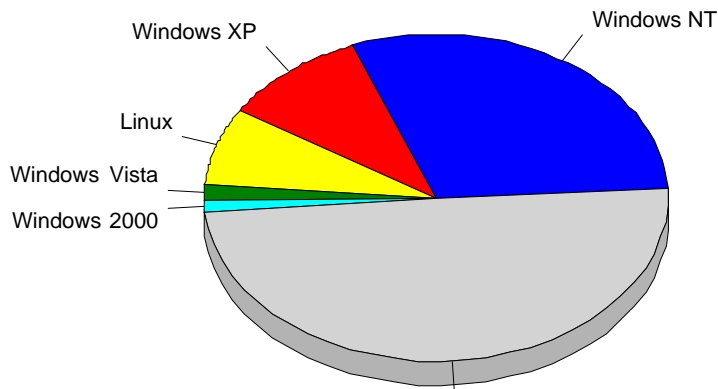

%
1		30,625	2,831	47.70%
2	Windows NT	16,596	1,781	30.01%
3	Windows XP	4,279	603	10.16%
4	Linux	3,941	450	7.58%
5	Windows Vista	352	99	1.67%
6	Windows 2000	188	69	1.16%
7	Mac OS	440	55	0.93%
8	Windows Server 2003	3,560	37	0.62%
9	Windows ME	13	5	0.08%
10	Windows 95	14	2	0.03%
11	Sun OS	14	2	0.03%
12	FreeBSD	1	1	0.02%
13	Windows CE	6	0	0.00%
14	Windows 98	1	0	0.00%
15	Windows 3.x	3	0	0.00%
		60,033	5,935	100.00%