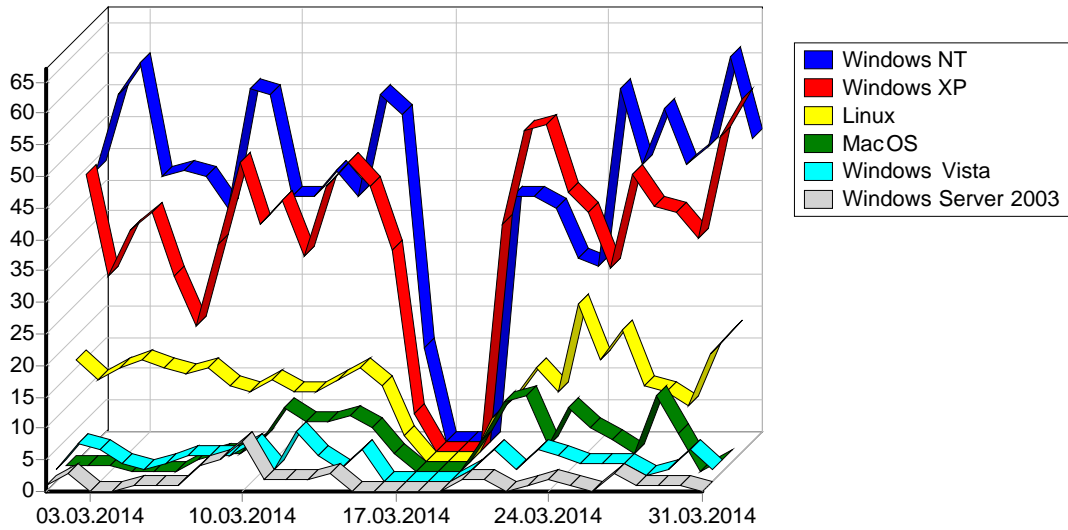

%
1		86,135	2,437	44.49%
2	Windows NT	15,156	1,240	22.64%
3	Windows XP	7,419	1,055	19.26%
4	Linux	1,883	381	6.96%
5	Mac OS	837	138	2.52%
6	Windows Vista	727	97	1.77%
7	Windows Server 2003	3,647	47	0.86%
8	Windows 2000	89	30	0.55%
9	Windows 95	78	26	0.47%
10	Windows ME	2,022	12	0.22%
11	Windows 98	15	6	0.11%
12	Windows CE	18	6	0.11%
13	Windows 3.x	6	2	0.04%
14	Sun OS	39	1	0.02%
15	BeOS	4	0	0.00%
		118,075	5,478	100.00%