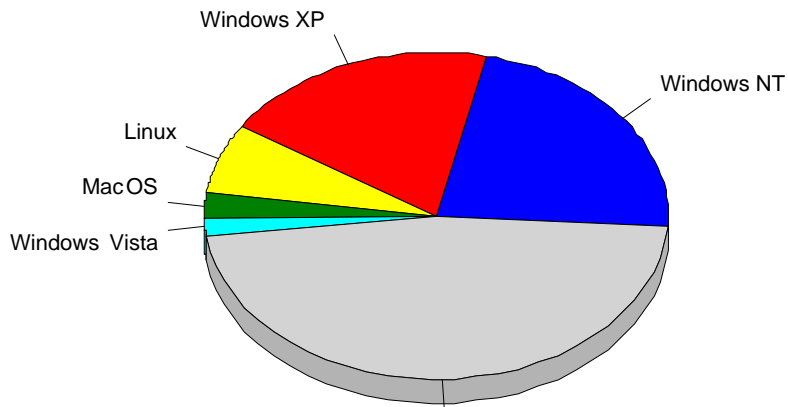

%
1		86,135	2,437	44.49%
2	Windows NT	15,156	1,240	22.64%
3	Windows XP	7,419	1,055	19.26%
4	Linux	1,883	381	6.96%
5	Mac OS	837	138	2.52%
6	Windows Vista	727	97	1.77%
7	Windows Server 2003	3,647	47	0.86%
8	Windows 2000	89	30	0.55%
9	Windows 95	78	26	0.47%
10	Windows ME	2,022	12	0.22%
11	Windows 98	15	6	0.11%
12	Windows CE	18	6	0.11%
13	Windows 3.x	6	2	0.04%
14	Sun OS	39	1	0.02%
15	BeOS	4	0	0.00%
		118,075	5,478	100.00%