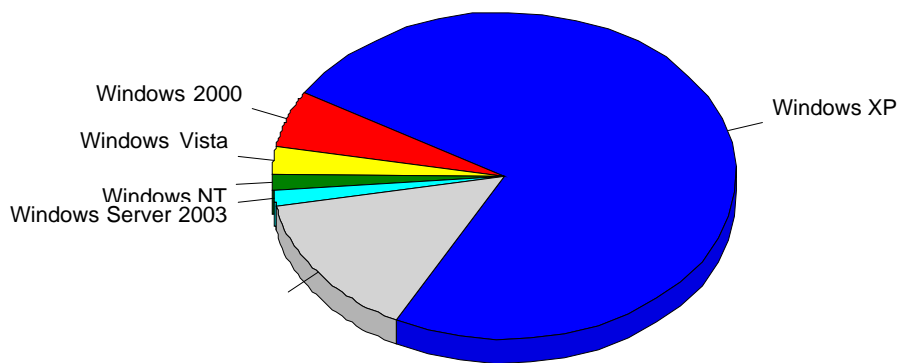

%
1	Windows XP	23,431	1,284	74.35%
2		2,806	144	8.34%
3	Windows 2000	945	96	5.56%
4	Windows Vista	989	48	2.78%
5	Windows NT	123	28	1.62%
6	Windows Server 2003	182	25	1.45%
7	Linux	898	23	1.33%
8	Windows 98	133	23	1.33%
9	Mac OS	151	18	1.04%
10	Windows ME	153	12	0.69%
11	Windows 95	33	10	0.58%
12	FreeBSD	81	7	0.41%
13	Sun OS	12	3	0.17%
14	Windows CE	176	3	0.17%
15	IRIX	4	1	0.06%
16	BeOS	4	1	0.06%