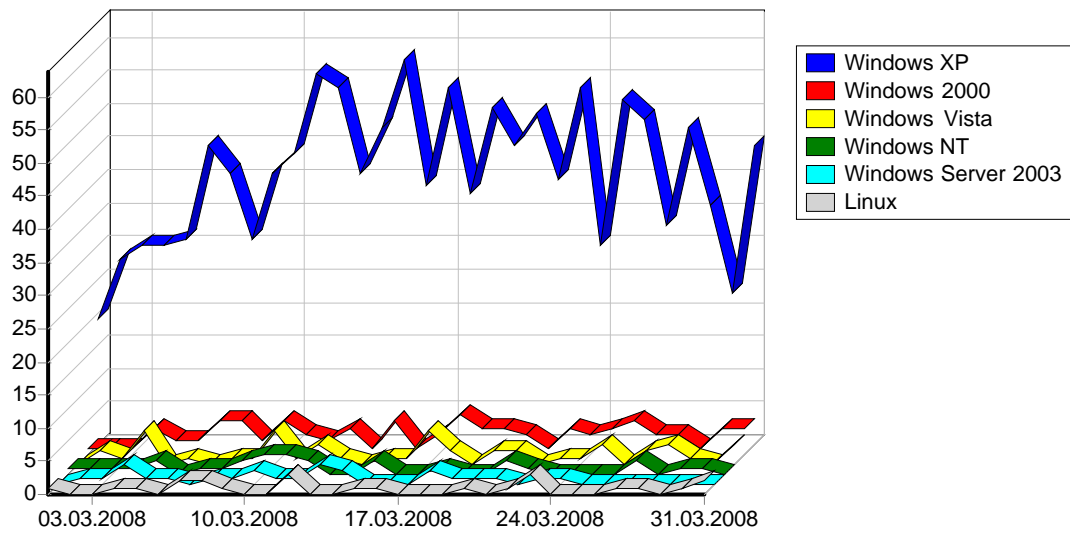

%
1	Windows XP	23,431	1,284	74.35%
2		2,806	144	8.34%
3	Windows 2000	945	96	5.56%
4	Windows Vista	989	48	2.78%
5	Windows NT	123	28	1.62%
6	Windows Server 2003	182	25	1.45%
7	Linux	898	23	1.33%
8	Windows 98	133	23	1.33%
9	Mac OS	151	18	1.04%
10	Windows ME	153	12	0.69%
11	Windows 95	33	10	0.58%
12	FreeBSD	81	7	0.41%
13	Sun OS	12	3	0.17%
14	Windows CE	176	3	0.17%
15	IRIX	4	1	0.06%
16	BeOS	4	1	0.06%