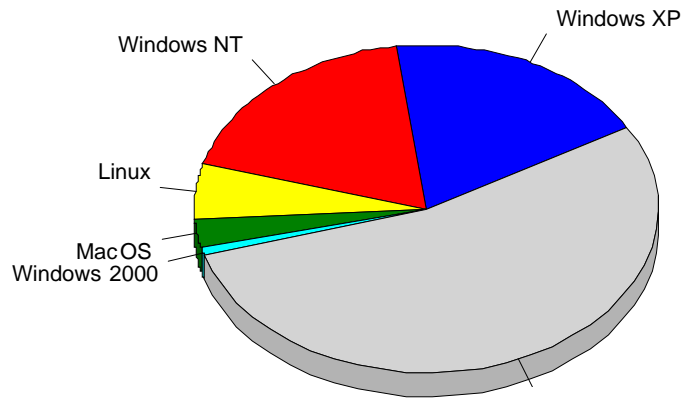

%
1		26,812	4,156	52.76%
2	Windows XP	3,014	1,472	18.69%
3	Windows NT	14,930	1,462	18.56%
4	Linux	4,573	431	5.47%
5	Mac OS	261	227	2.88%
6	Windows 2000	132	53	0.67%
7	Windows Vista	82	26	0.33%
8	Windows Server 2003	48	22	0.28%
9	Windows 98	13	10	0.13%
10	Windows ME	17	9	0.11%
11	Windows 95	8	6	0.08%
12	Windows CE	2	2	0.03%
13	Sun OS	1	1	0.01%
		49,893	7,877	100.00%